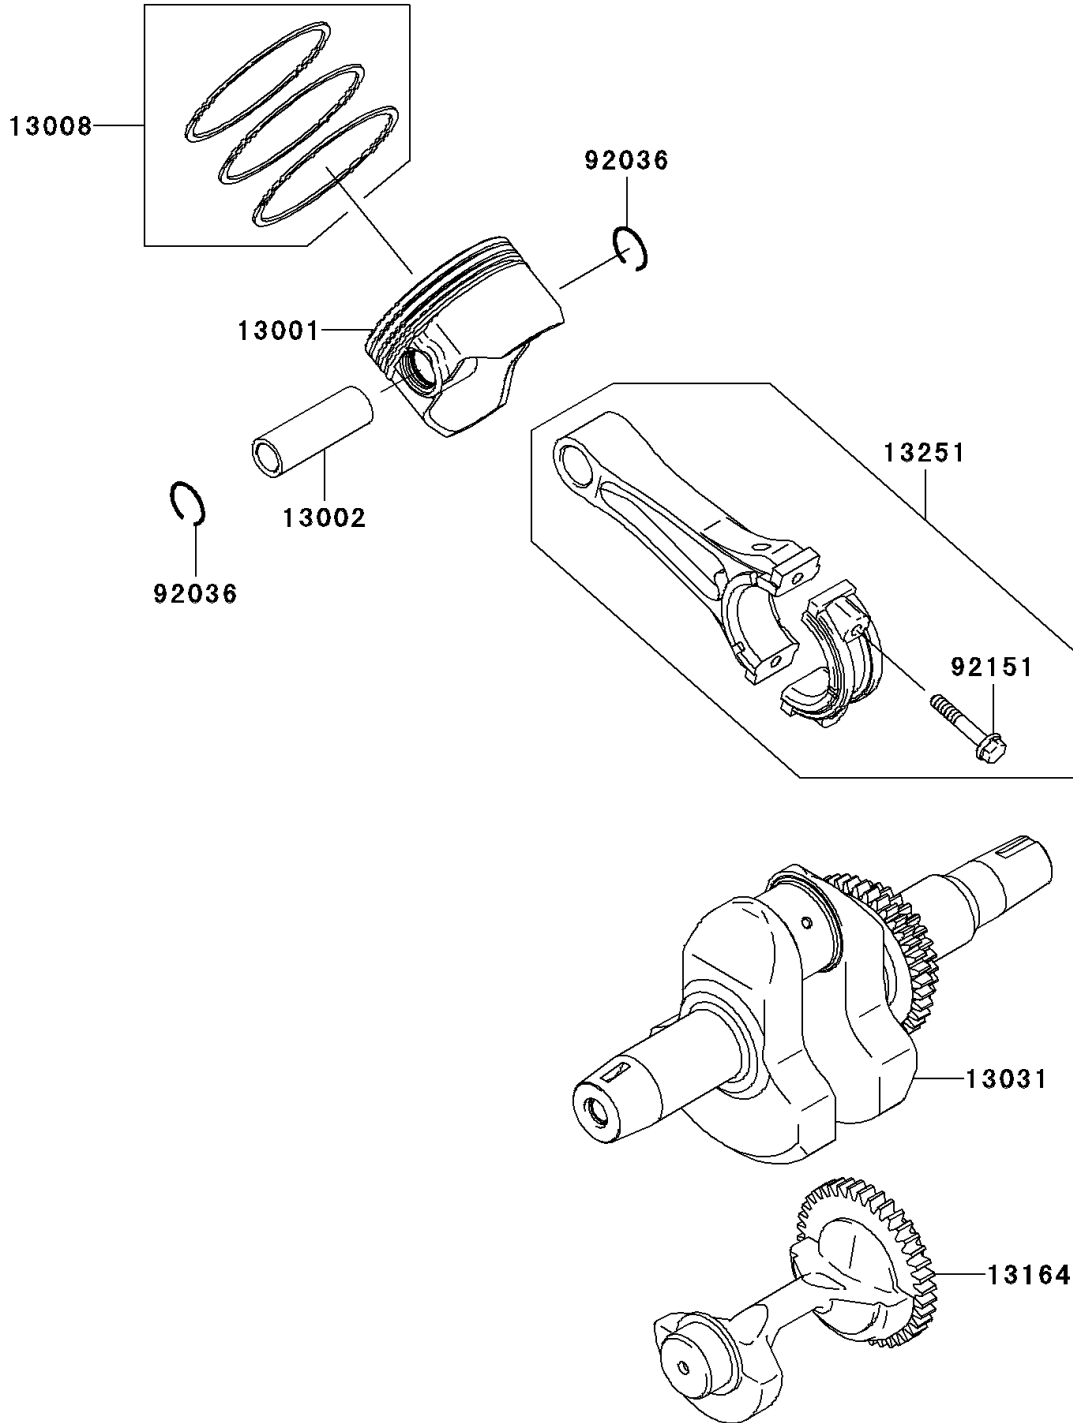

Mule 610 4x4 PARTS DIAGRAM

Crankshaft/Piston(s)

E1320

Mule 610 4x4 PARTS LIST

Crankshaft/Piston(s)

ITEM NAME	PART NUMBER	QUANTITY
PISTON-ENGINE (Ref # 13001)	13001-7013	1
PIN-PISTON (Ref # 13002)	13002-7003	1
RING-SET-PISTON (Ref # 13008)	13008-6063	1
CRANKSHAFT-COMP (Ref # 13031)	13031-7061	1
BALANCER-COMP (Ref # 13164)	13164-7002	1
ROD-ASSY-CONNECTING (Ref # 13251)	13251-7013	1
RING-SNAP,PISTON PIN (Ref # 92036)	92036-008	2
BOLT,6X35 (Ref # 92151)	92151-7017	2