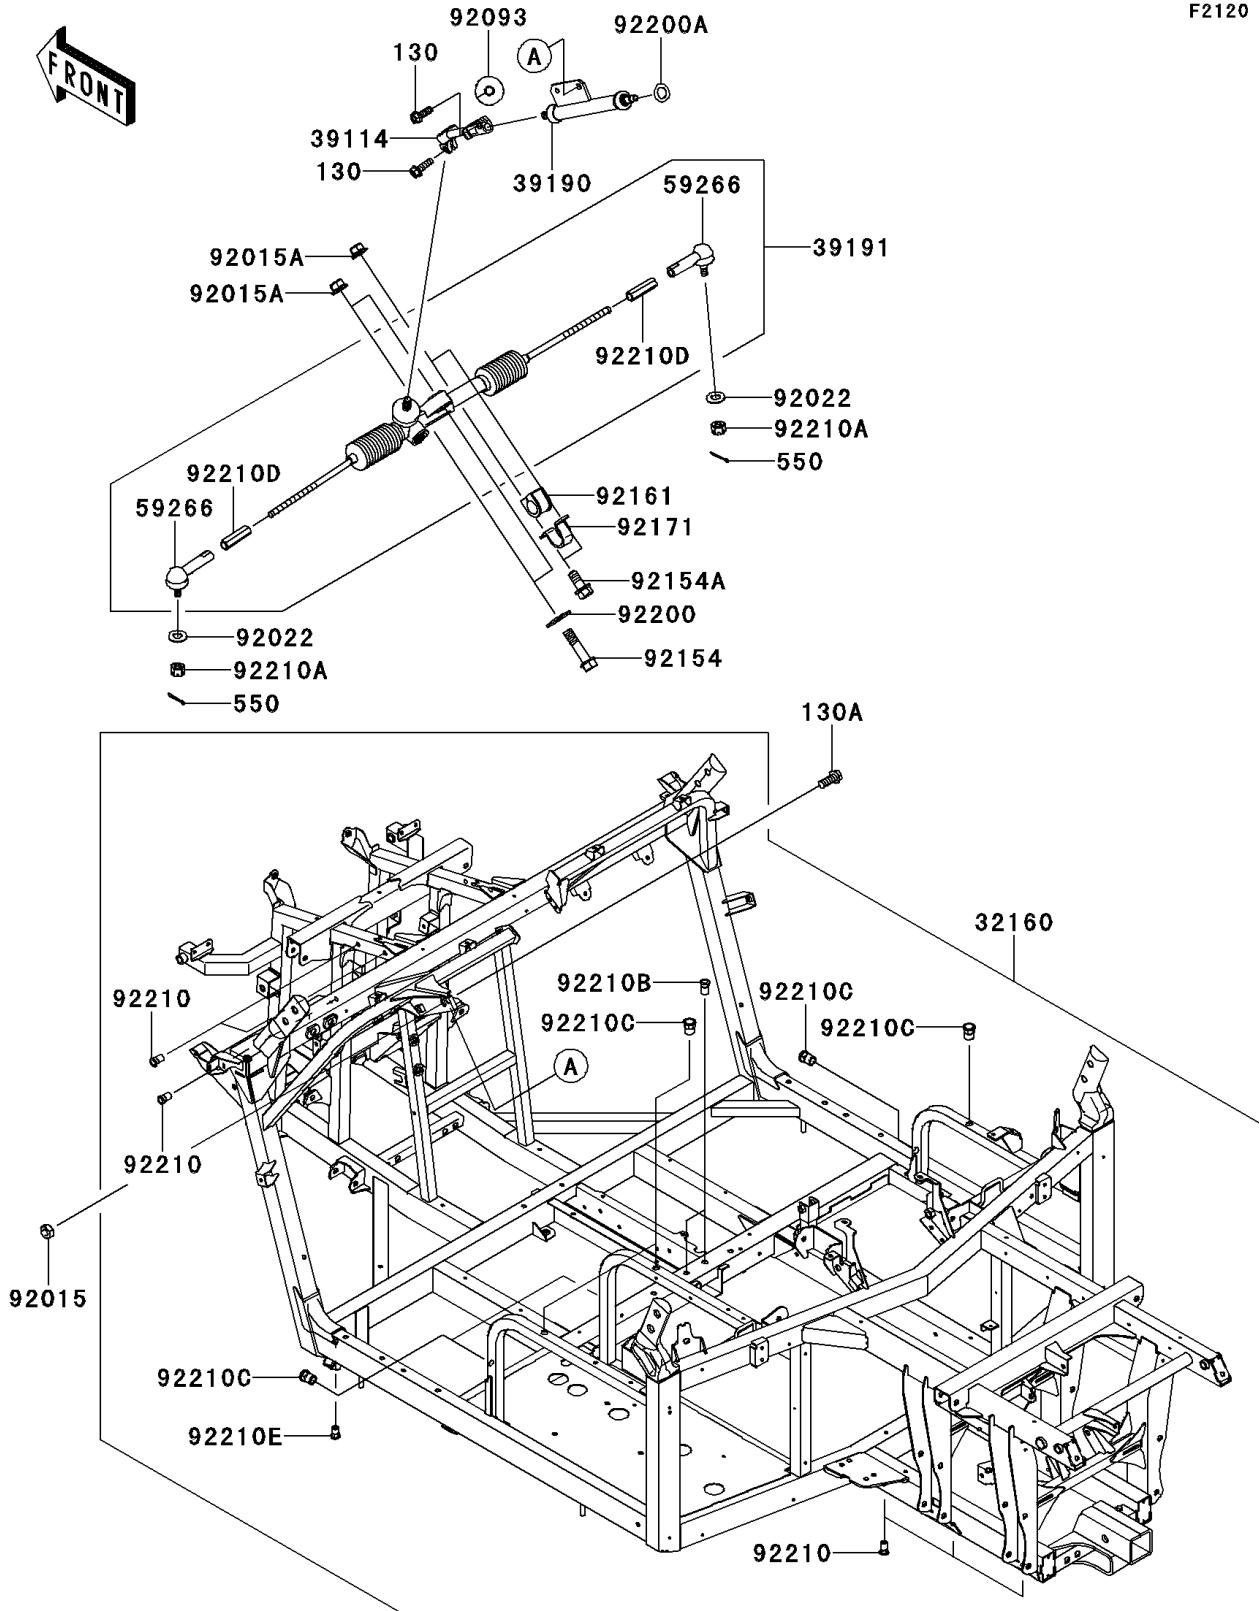

2011 TERYX® 750 FI 4x4 SPORT PARTS DIAGRAM

Frame

F2120

2011 TERYX® 750 FI 4x4 SPORT PARTS LIST

Frame

ITEM NAME	PART NUMBER	QUANTITY
BOLT-FLANGED,8X25 (Ref # 130)	130BA0825	2
BOLT-FLANGED,10X25 (Ref # 130A)	130BA1025	2
PIN-COTTER,3.0X25 (Ref # 550)	550AA3025	2
FRAME-COMP (Ref # 32160)	32160-0502	1
SHAFT-COMP-STRG (Ref # 39114)	39114-0011	1
SHAFT-ASSY-STEERING (Ref # 39190)	39190-0004	1
GEAR-ASSY-STEERING (Ref # 39191)	39191-0011	1
JOINT-BALL (Ref # 59266)	59266-0038	2
NUT,LOCK,10MM,BLACK (Ref # 92015)	92015-1189	1
NUT,LOCK,FLANGED,12MM (Ref # 92015A)	92015-1433	4
WASHER (Ref # 92022)	92022-1831	2
SEAL,STEERING SHAFT (Ref # 92093)	92093-0070	1
BOLT,FLANGED,12X60 (Ref # 92154)	92154-0072	2
BOLT,FLANGED,12X27 (Ref # 92154A)	92154-0073	2
DAMPER,STEERING GEAR (Ref # 92161)	92161-0506	1
CLAMP,STEERING GEAR (Ref # 92171)	92171-1866	1
WASHER,12.3X38X2.0 (Ref # 92200)	92200-0379	2
WASHER,15X25X1.6 (Ref # 92200A)	92200-0460	1
NUT,POP,6MM,L=16.5 (Ref # 92210)	92210-0324	10
NUT,CASTLE,12MM (Ref # 92210A)	92210-0395	2
NUT,FLANGED,8MM (Ref # 92210B)	92210-0527	2
NUT,10MM (Ref # 92210C)	92210-0573	6
NUT,14MM (Ref # 92210D)	92210-0588	2
NUT,POP,6MM,L=15 (Ref # 92210E)	92210-1397	44