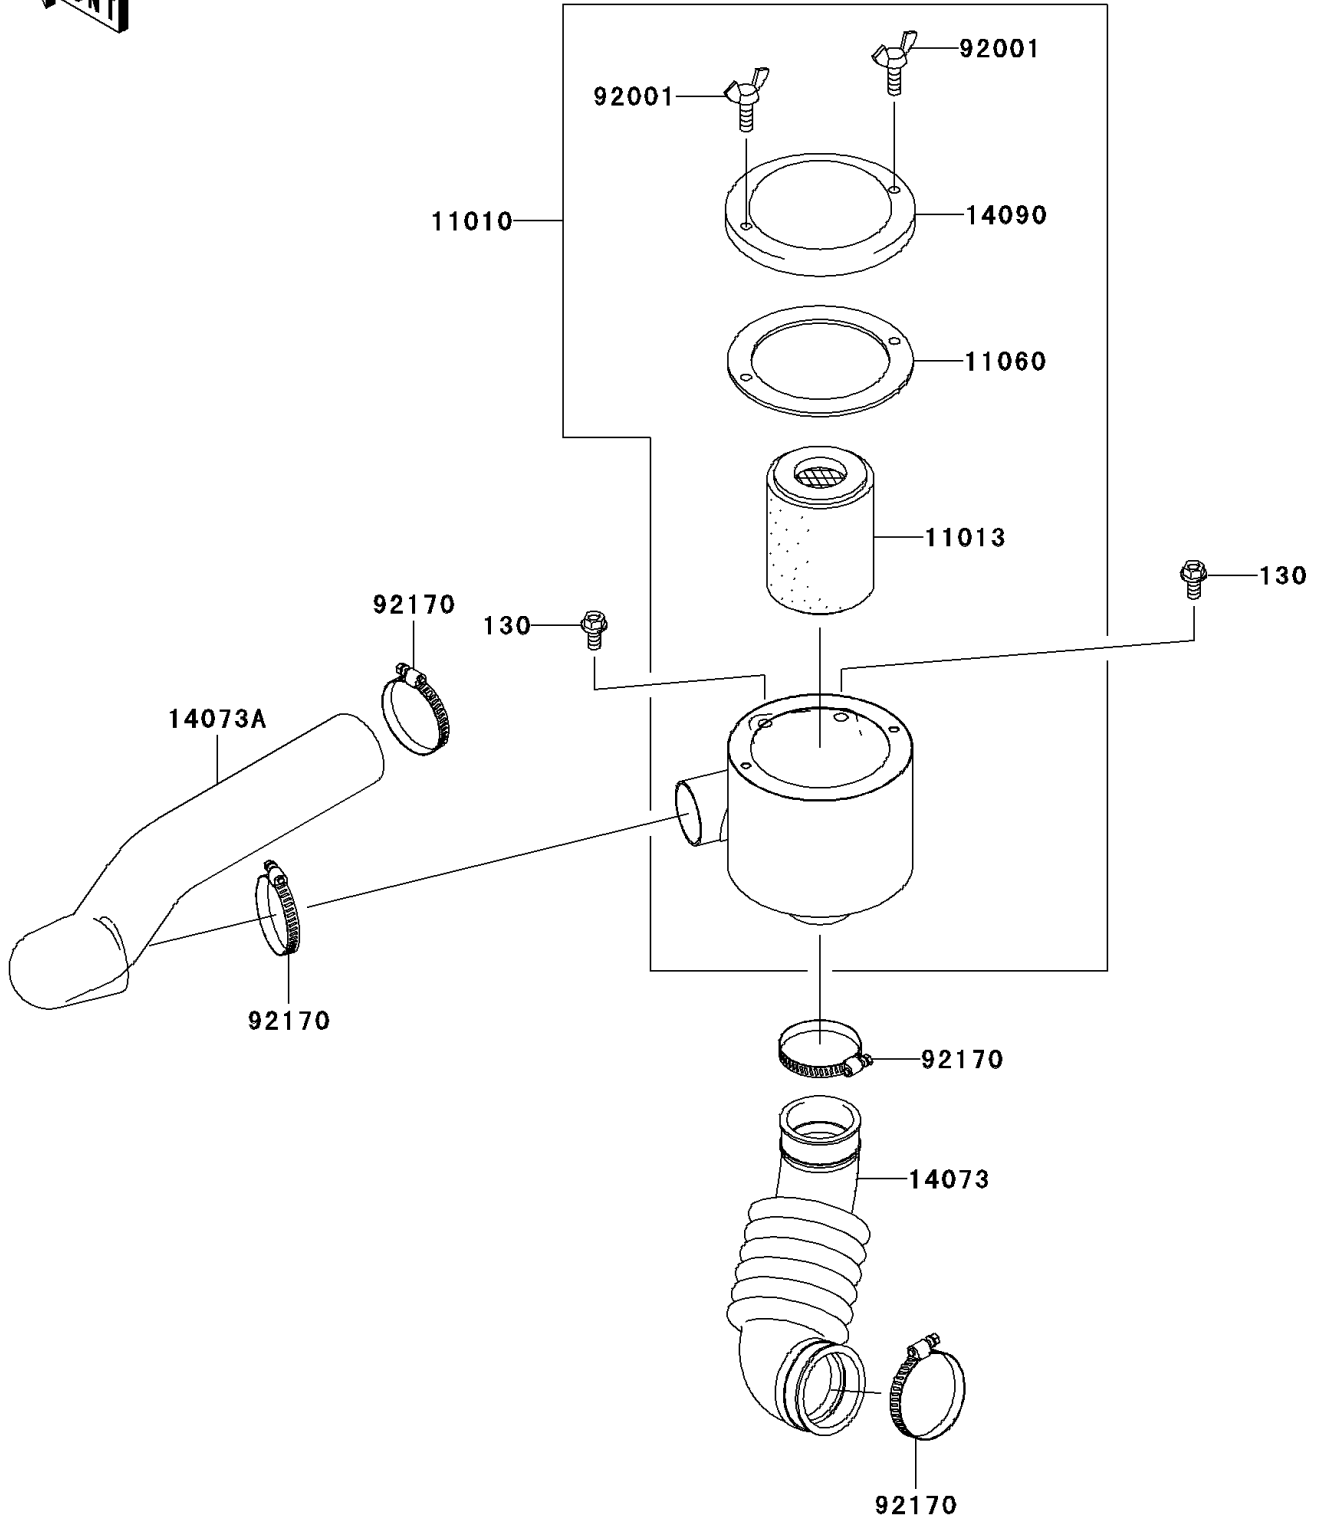

Mule 610 4x4 PARTS DIAGRAM

Air Cleaner-Belt Converter

E1394

Mule 610 4x4 PARTS LIST

Air Cleaner-Belt Converter

ITEM NAME	PART NUMBER	QUANTITY
-----------	-------------	----------