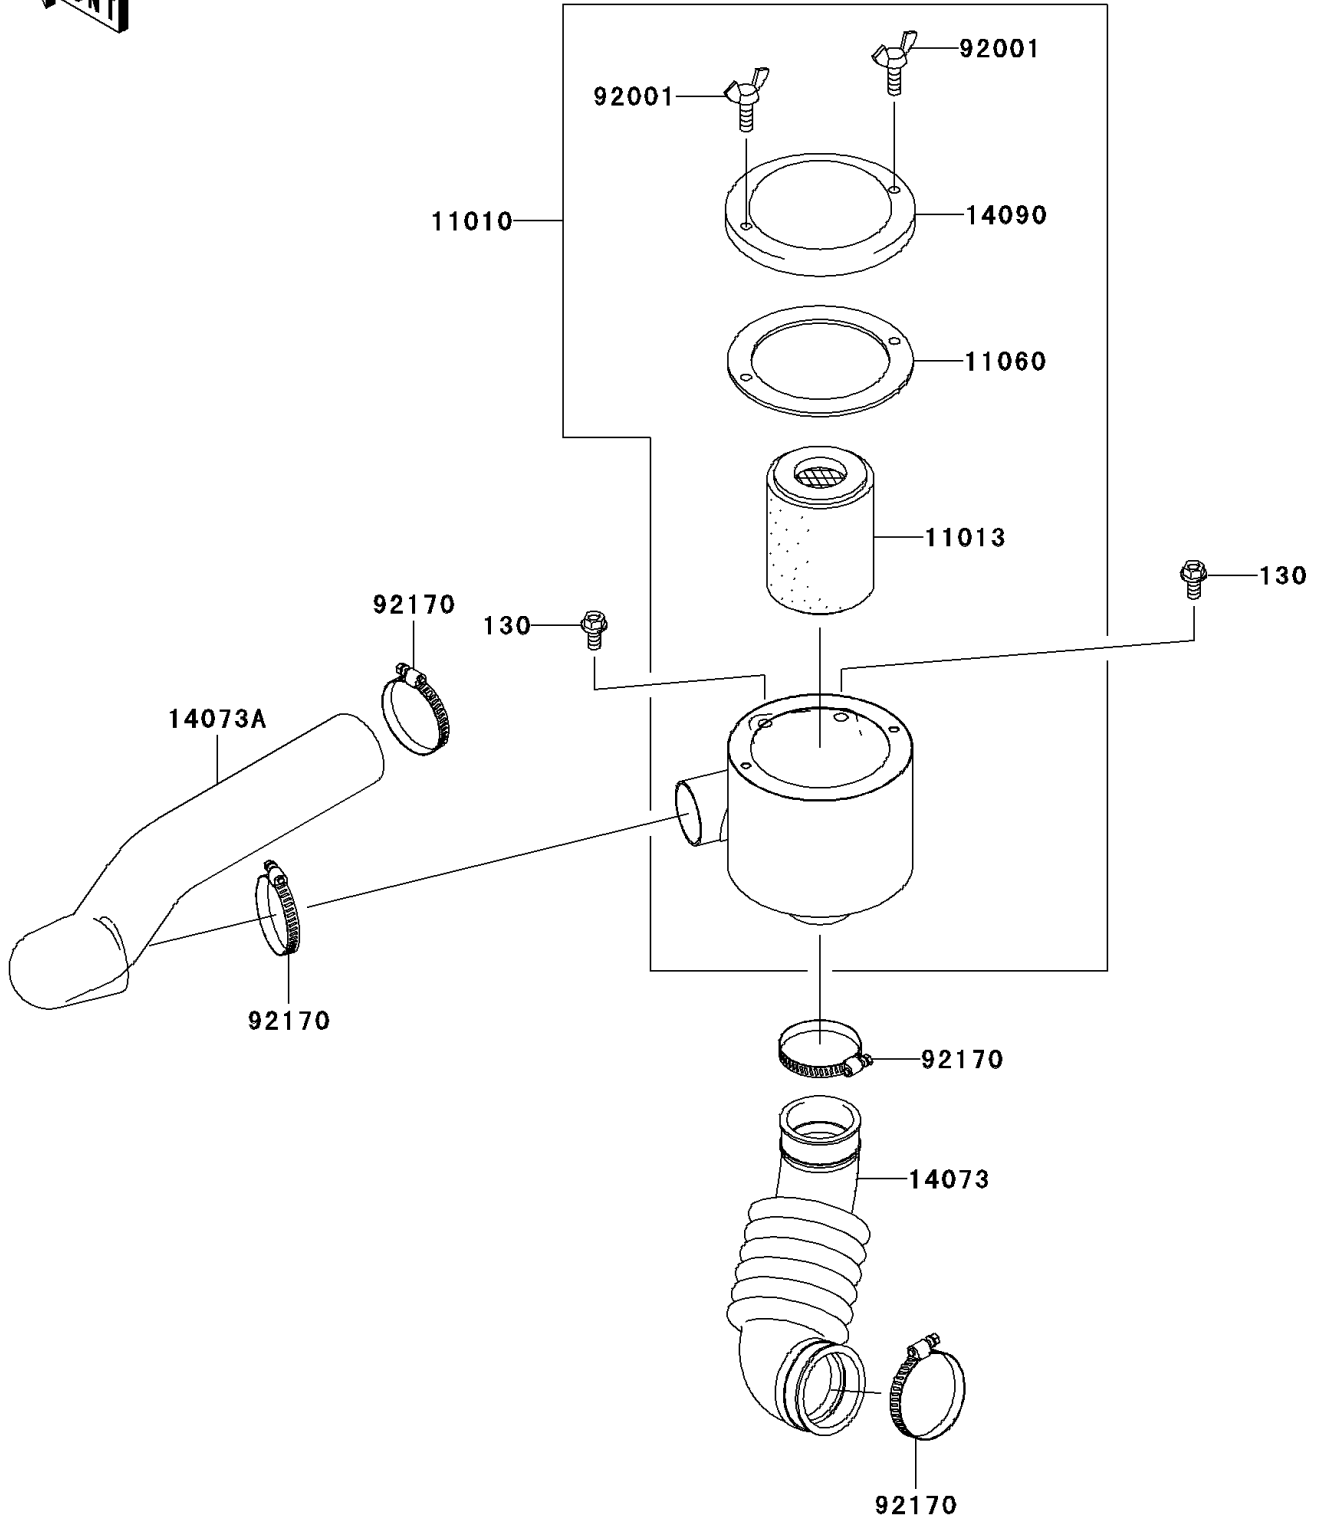

2009 Mule 610 4x4 PARTS DIAGRAM

Air Cleaner-Belt Converter

E1394

2009 Mule 610 4x4 PARTS LIST

Air Cleaner-Belt Converter

ITEM NAME	PART NUMBER	QUANTITY
BOLT-FLANGED,8X16 (Ref # 130)	130BB0816	2
FILTER-ASSY-AIR (Ref # 11010)	11010-0055	1
ELEMENT-AIR FILTER (Ref # 11013)	11013-1263	1
GASKET,AIR FILTER CASE (Ref # 11060)	11060-1975	1
DUCT,AIR FILTER-CASE (Ref # 14073)	14073-0061	1
DUCT,BAR-AIR FILTER (Ref # 14073A)	14073-0080	1
COVER,AIR FILTER (Ref # 14090)	14090-1766	1
BOLT,WING,6X15 (Ref # 92001)	92001-1703	2
CLAMP (Ref # 92170)	92170-1674	4