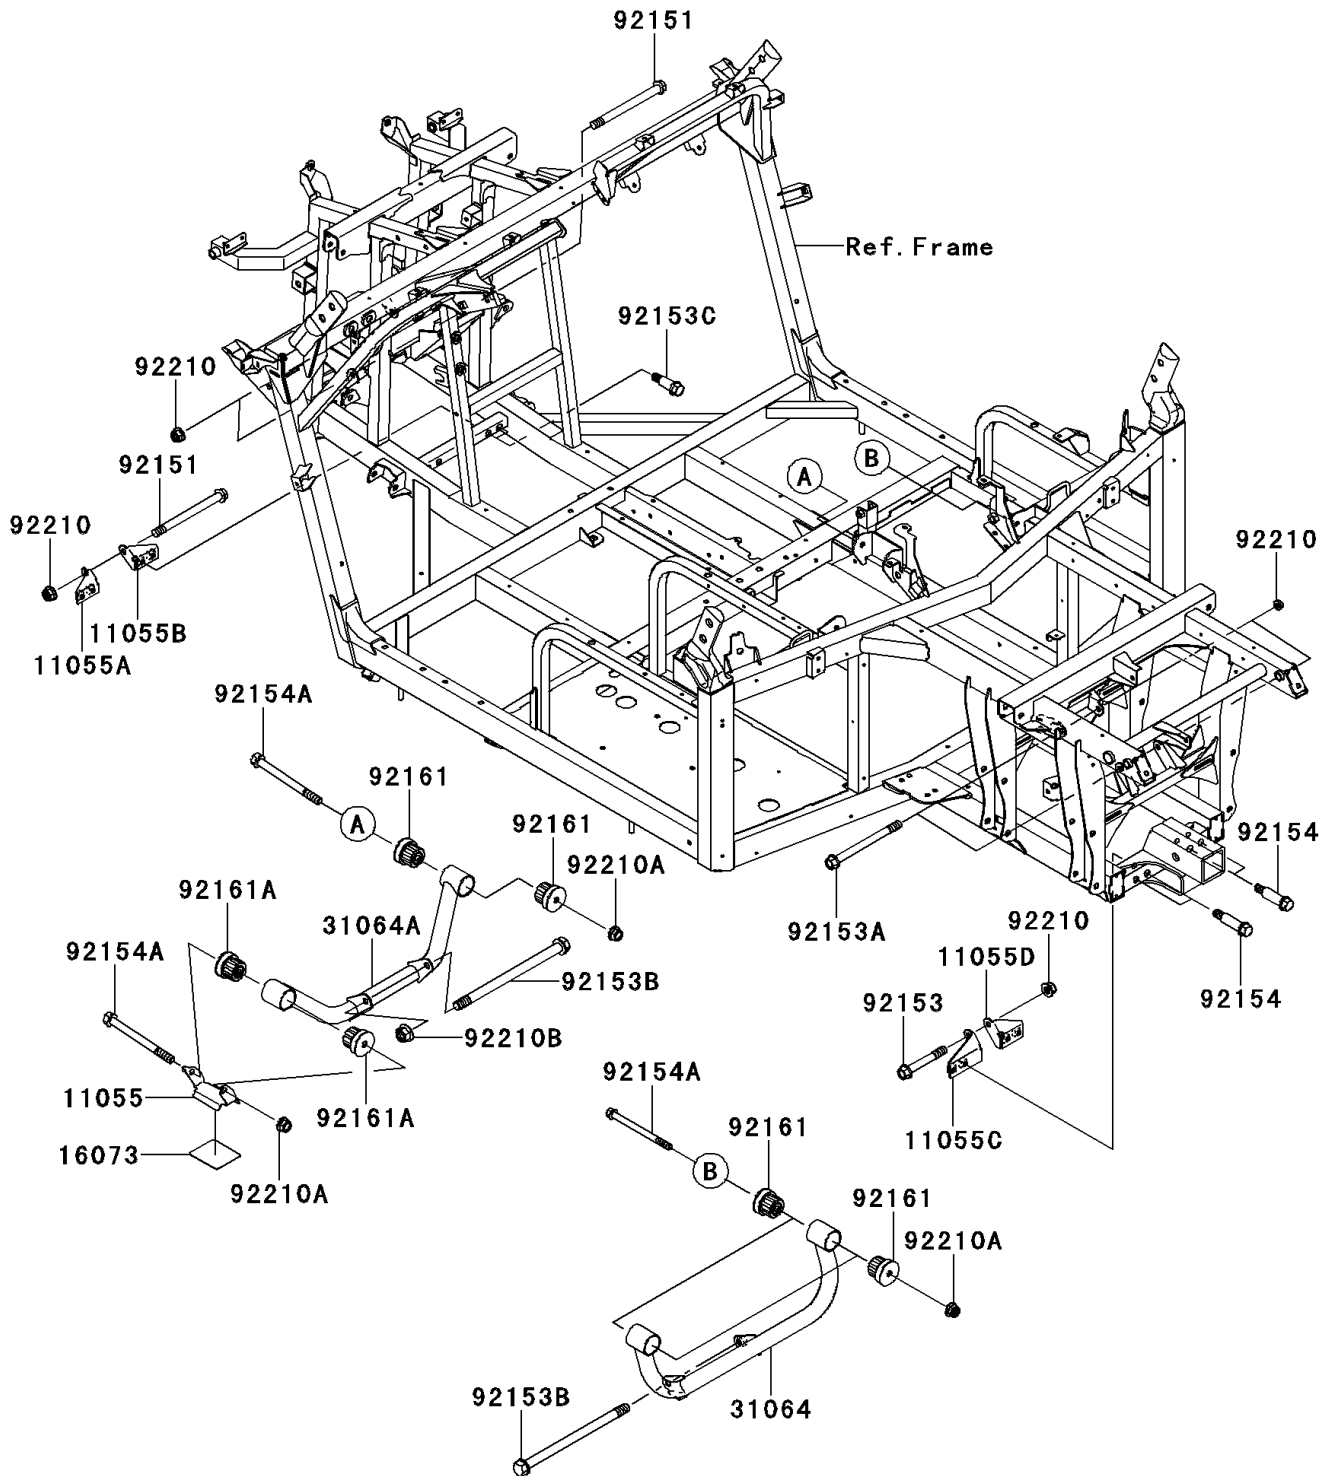

2011 TERYX® 750 FI 4x4 SPORT PARTS DIAGRAM

Engine Mount

F2122

2011 TERYX® 750 FI 4x4 SPORT PARTS LIST

Engine Mount

ITEM NAME	PART NUMBER	QUANTITY
BRACKET (Ref # 11055)	11055-1127	1
BRACKET,FRONT DIFF,LH (Ref # 11055A)	11055-1306	1
BRACKET,FRONT DIFF,RH (Ref # 11055B)	11055-1307	1
BRACKET,REAR DIFF,LH (Ref # 11055C)	11055-1308	1
BRACKET,REAR DIFF,RH (Ref # 11055D)	11055-1309	1
INSULATOR (Ref # 16073)	16073-0061	1
PIPE-COMP,RR (Ref # 31064)	31064-0158	1
PIPE-COMP,FR (Ref # 31064A)	31064-0159	1
BOLT,FLANGED,10X120 (Ref # 92151)	92151-1914	3
BOLT,FLANGED,10X70 (Ref # 92153)	92153-0871	1
BOLT,FLANGED,10X120 (Ref # 92153A)	92153-0872	2
BOLT,FLANGED,12X190 (Ref # 92153B)	92153-1272	2
BOLT,FLANGED,10X38 (Ref # 92153C)	92153-1742	4
BOLT,FLANGED,10X51.1 (Ref # 92154)	92154-0195	4
BOLT,FLANGED,10X105 (Ref # 92154A)	92154-0227	4
DAMPER (Ref # 92161)	92161-0423	6
DAMPER (Ref # 92161A)	92161-0571	2
NUT,LOCK,FLANGED,10MM (Ref # 92210)	92210-1081	6
NUT,LOCK,FLANGED,10MM (Ref # 92210A)	92210-1139	4
NUT,LOCK,FLANGED,12MM (Ref # 92210B)	92210-1150	1