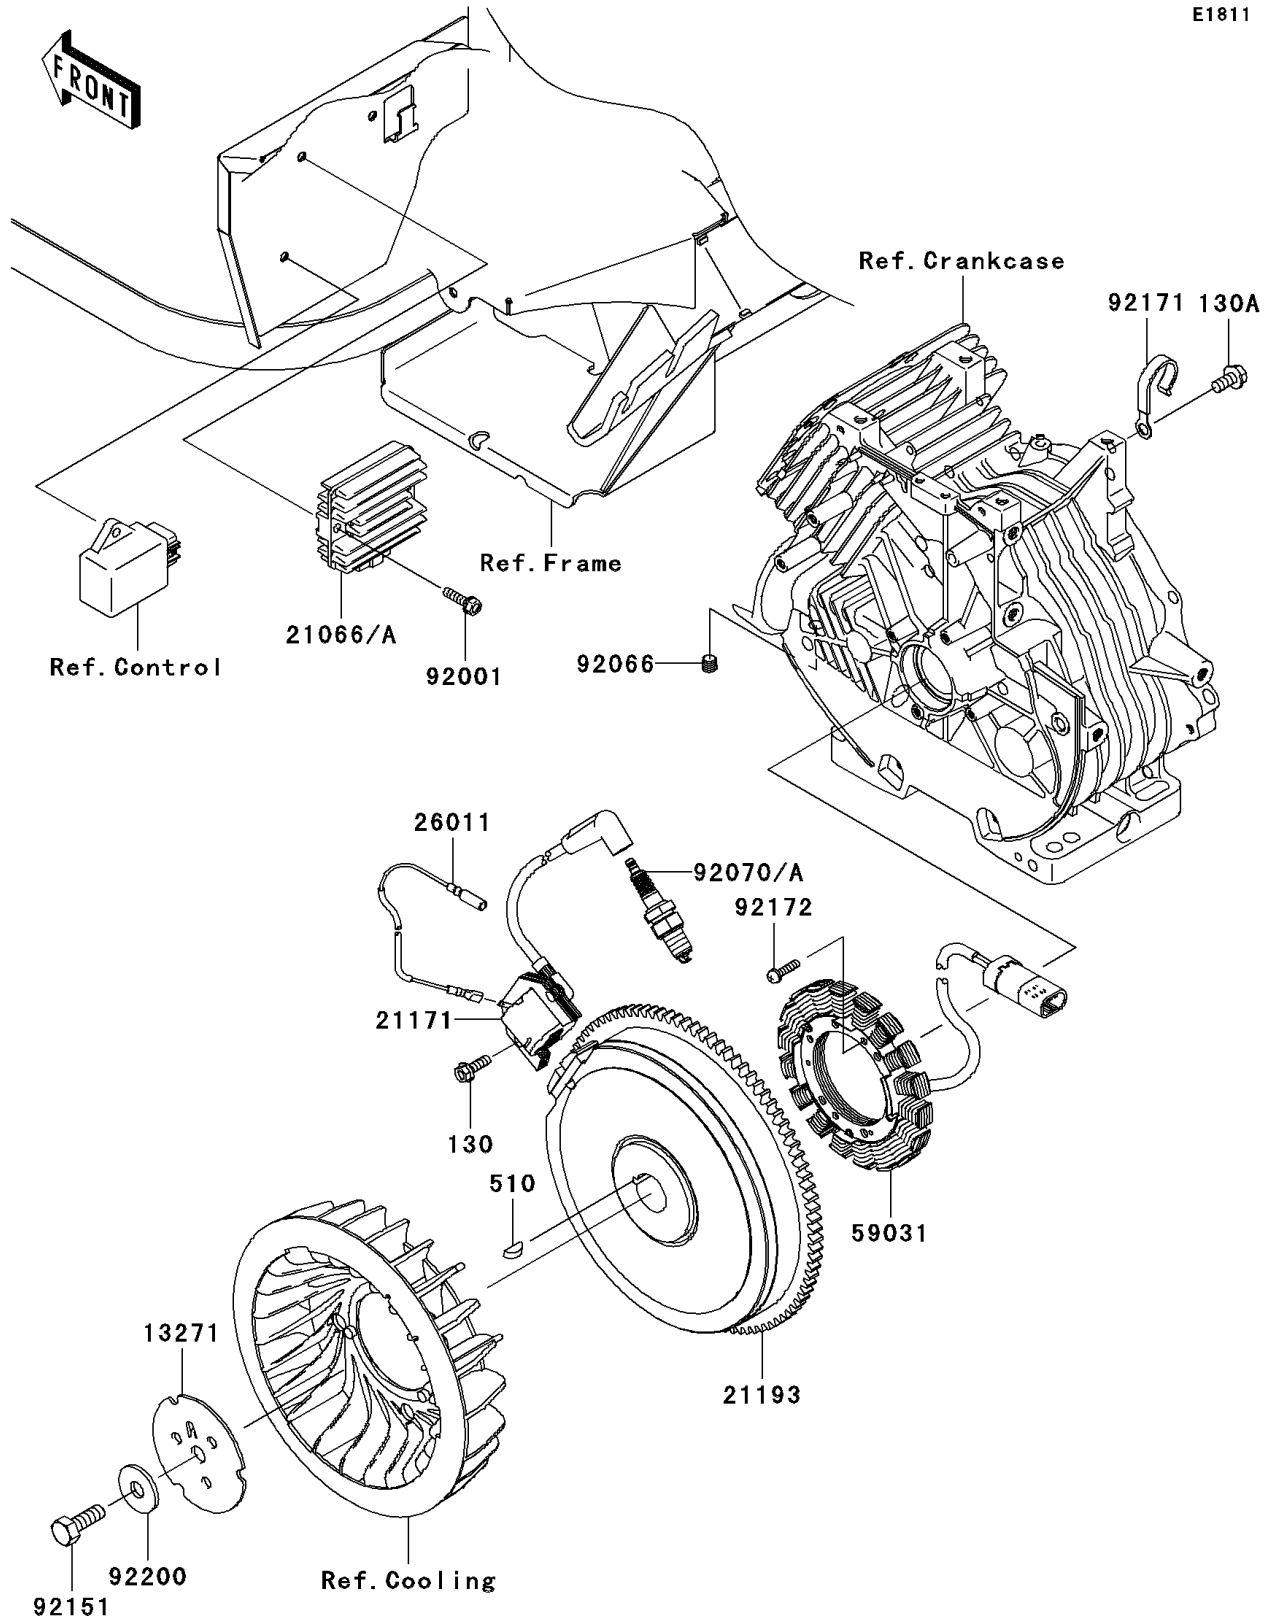

2009 Mule 610 4x4 PARTS DIAGRAM

Generator/Ignition Coil

E1811

2009 Mule 610 4x4 PARTS LIST

Generator/Ignition Coil

ITEM NAME	PART NUMBER	QUANTITY
BOLT-FLANGED,6X20 (Ref # 130)	130AA0620	2
BOLT-FLANGED,8X16 (Ref # 130A)	130AA0816	1
KEY-WOODRUFF (Ref # 510)	510A5100	1
PLATE,FAN (Ref # 13271)	13271-7029	1
REGULATOR-VOLTAGE (Ref # 21066A)	21066-0039	1
COIL-ASSY-IGNITION (Ref # 21171)	21171-7035	1
FLYWHEEL-ASSY (Ref # 21193)	21193-7023	1
WIRE-LEAD (Ref # 26011)	26011-7014	1
COIL-CHARGING (Ref # 59031)	59031-2132	1
BOLT,FLANGED,6X22 (Ref # 92001)	92001-1352	2
PLUG (Ref # 92066)	92066-7002	1
PLUG-SPARK,BPR5ES(NGK),SOLID (Ref # 92070A)	92070-2088	1
BOLT,12X30 (Ref # 92151)	92151-2097	1
CLAMP (Ref # 92171)	92171-7005	1
SCREW,5X20 (Ref # 92172)	92172-7018	4
WASHER (Ref # 92200)	92200-7002	1