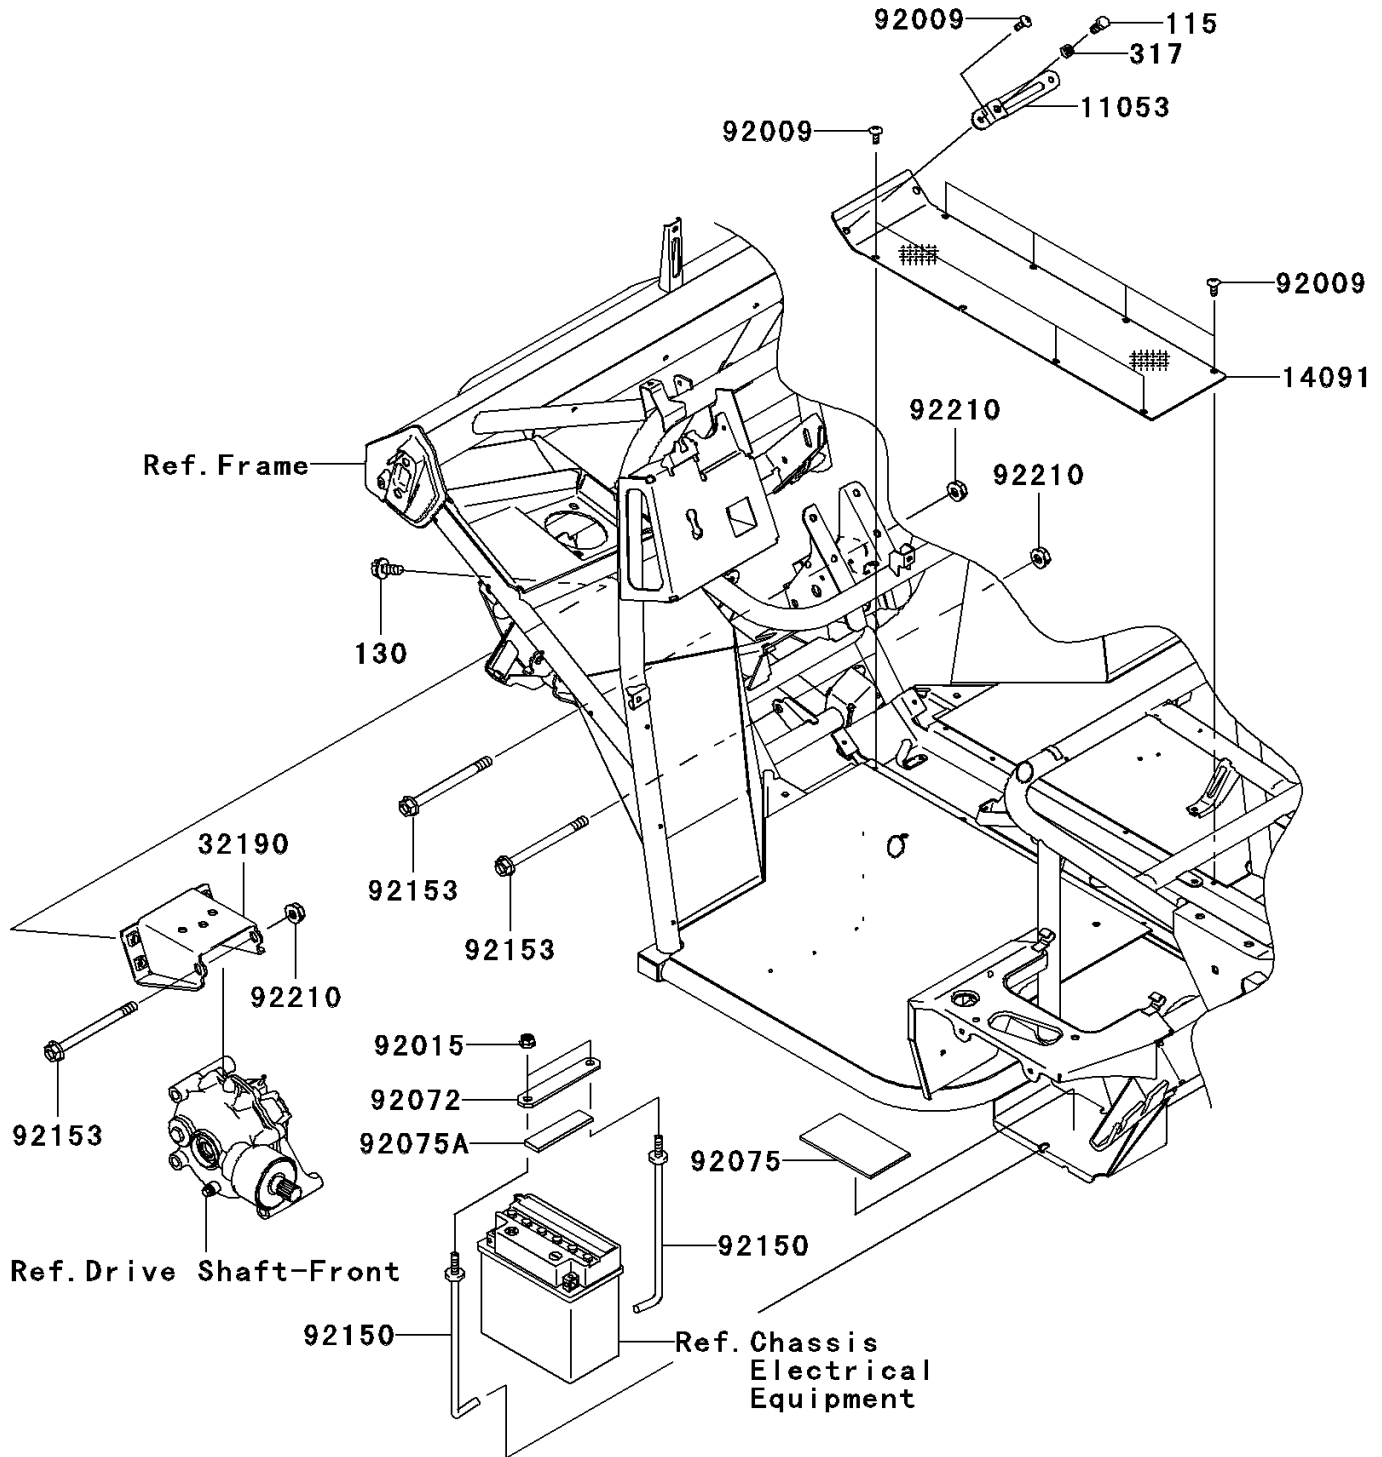

Mule 610 4x4 PARTS DIAGRAM

Engine Mount

F2122

Mule 610 4x4 PARTS LIST

Engine Mount

ITEM NAME	PART NUMBER	QUANTITY
BOLT-SMALL-UPSET,8X20 (Ref # 115)	115BA0820	1
BOLT-FLANGED,10X20 (Ref # 130)	130BA1020	4
NUT-HEX-SMALL,8MM (Ref # 317)	317BA0800	1
BRACKET,THROTTLE LEVER (Ref # 11053)	11053-1670	1
COVER,FLOOR,CNT (Ref # 14091)	14091-0390	1
BRACKET-ENGINE (Ref # 32190)	32190-0163	1
SCREW,TAPPING,6X16 (Ref # 92009)	92009-1166	9
NUT,FLANGED,8MM (Ref # 92015)	92015-1406	2
BAND,BATTERY (Ref # 92072)	92072-1233	1
DAMPER (Ref # 92075)	92075-1076	1
DAMPER (Ref # 92075A)	92075-1214	1
BOLT,BATTERY (Ref # 92150)	92150-1293	2
BOLT,FLANGED,10X120 (Ref # 92153)	92153-7502	3
NUT,LOCK,FLANGED,10MM (Ref # 92210)	92210-0276	3