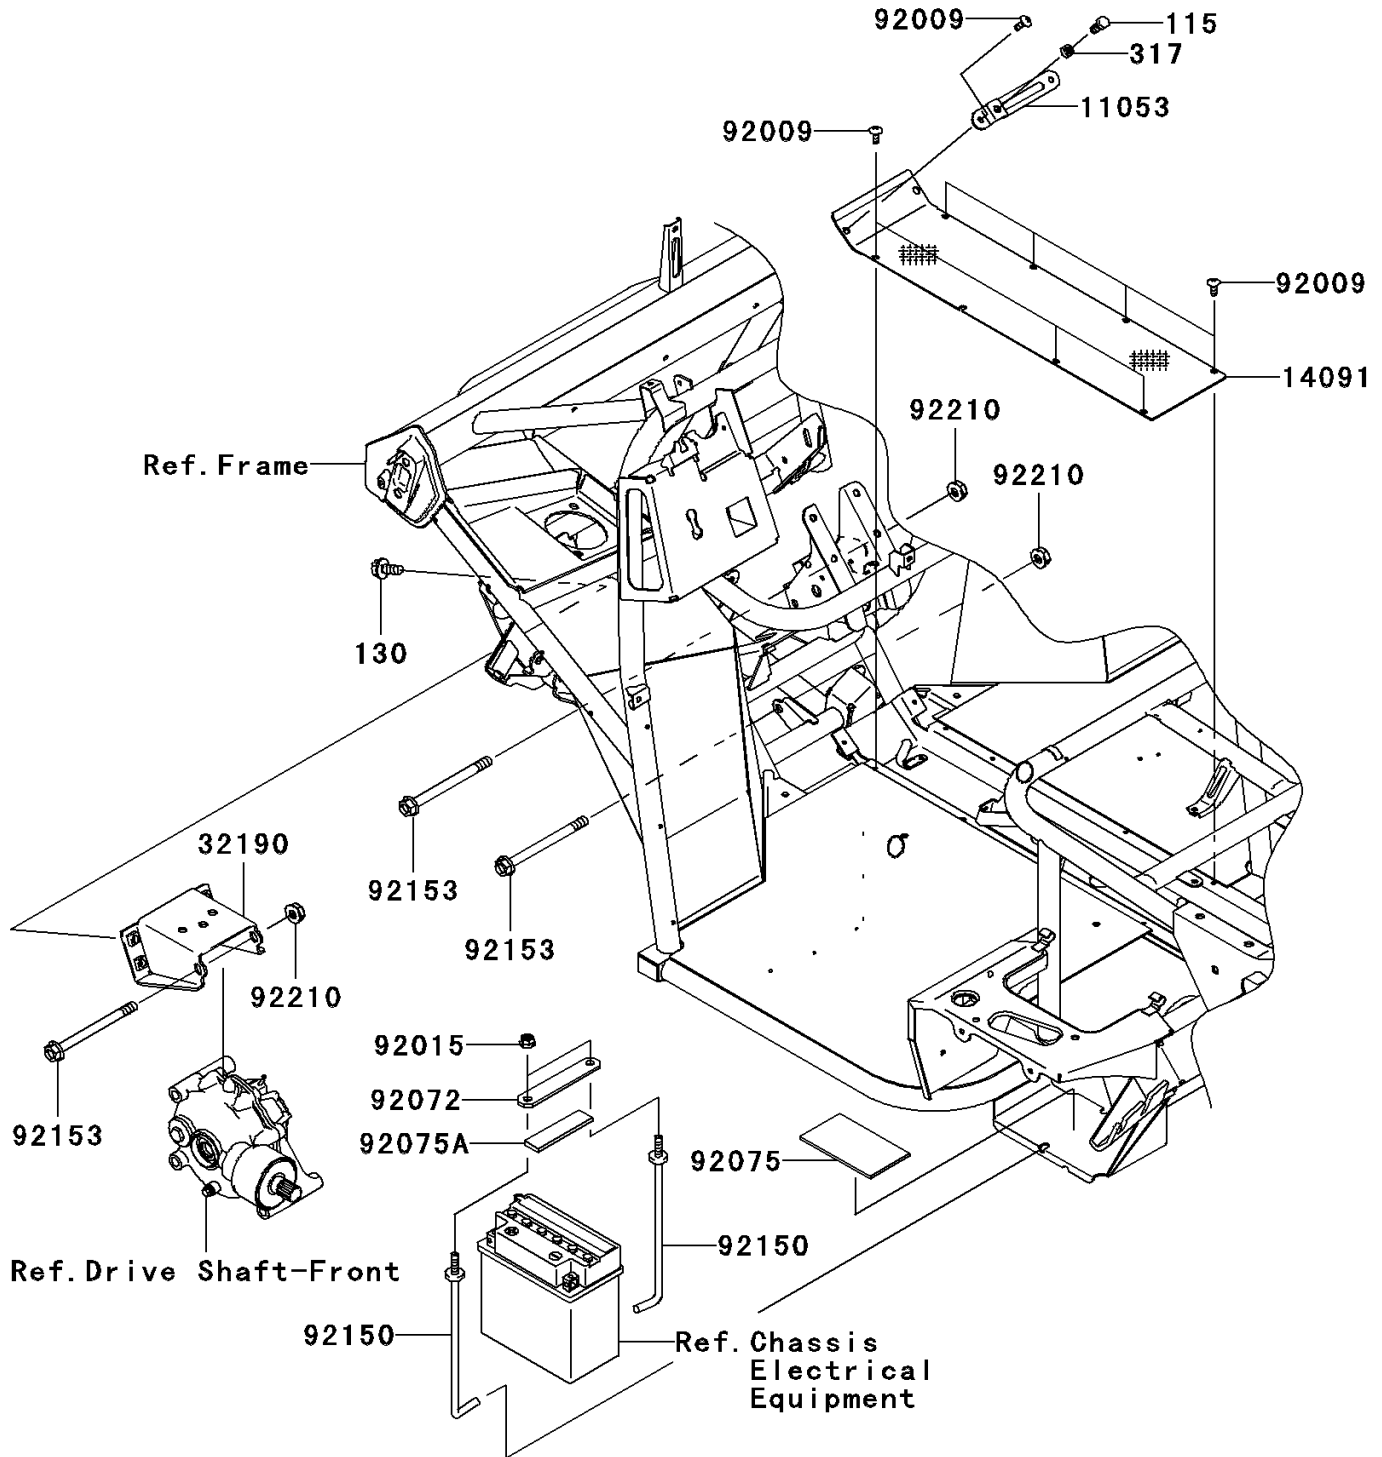

Mule 610 4x4 PARTS DIAGRAM

Engine Mount

F2122

Mule 610 4x4 PARTS LIST

Engine Mount

ITEM NAME	PART NUMBER	QUANTITY
-----------	-------------	----------