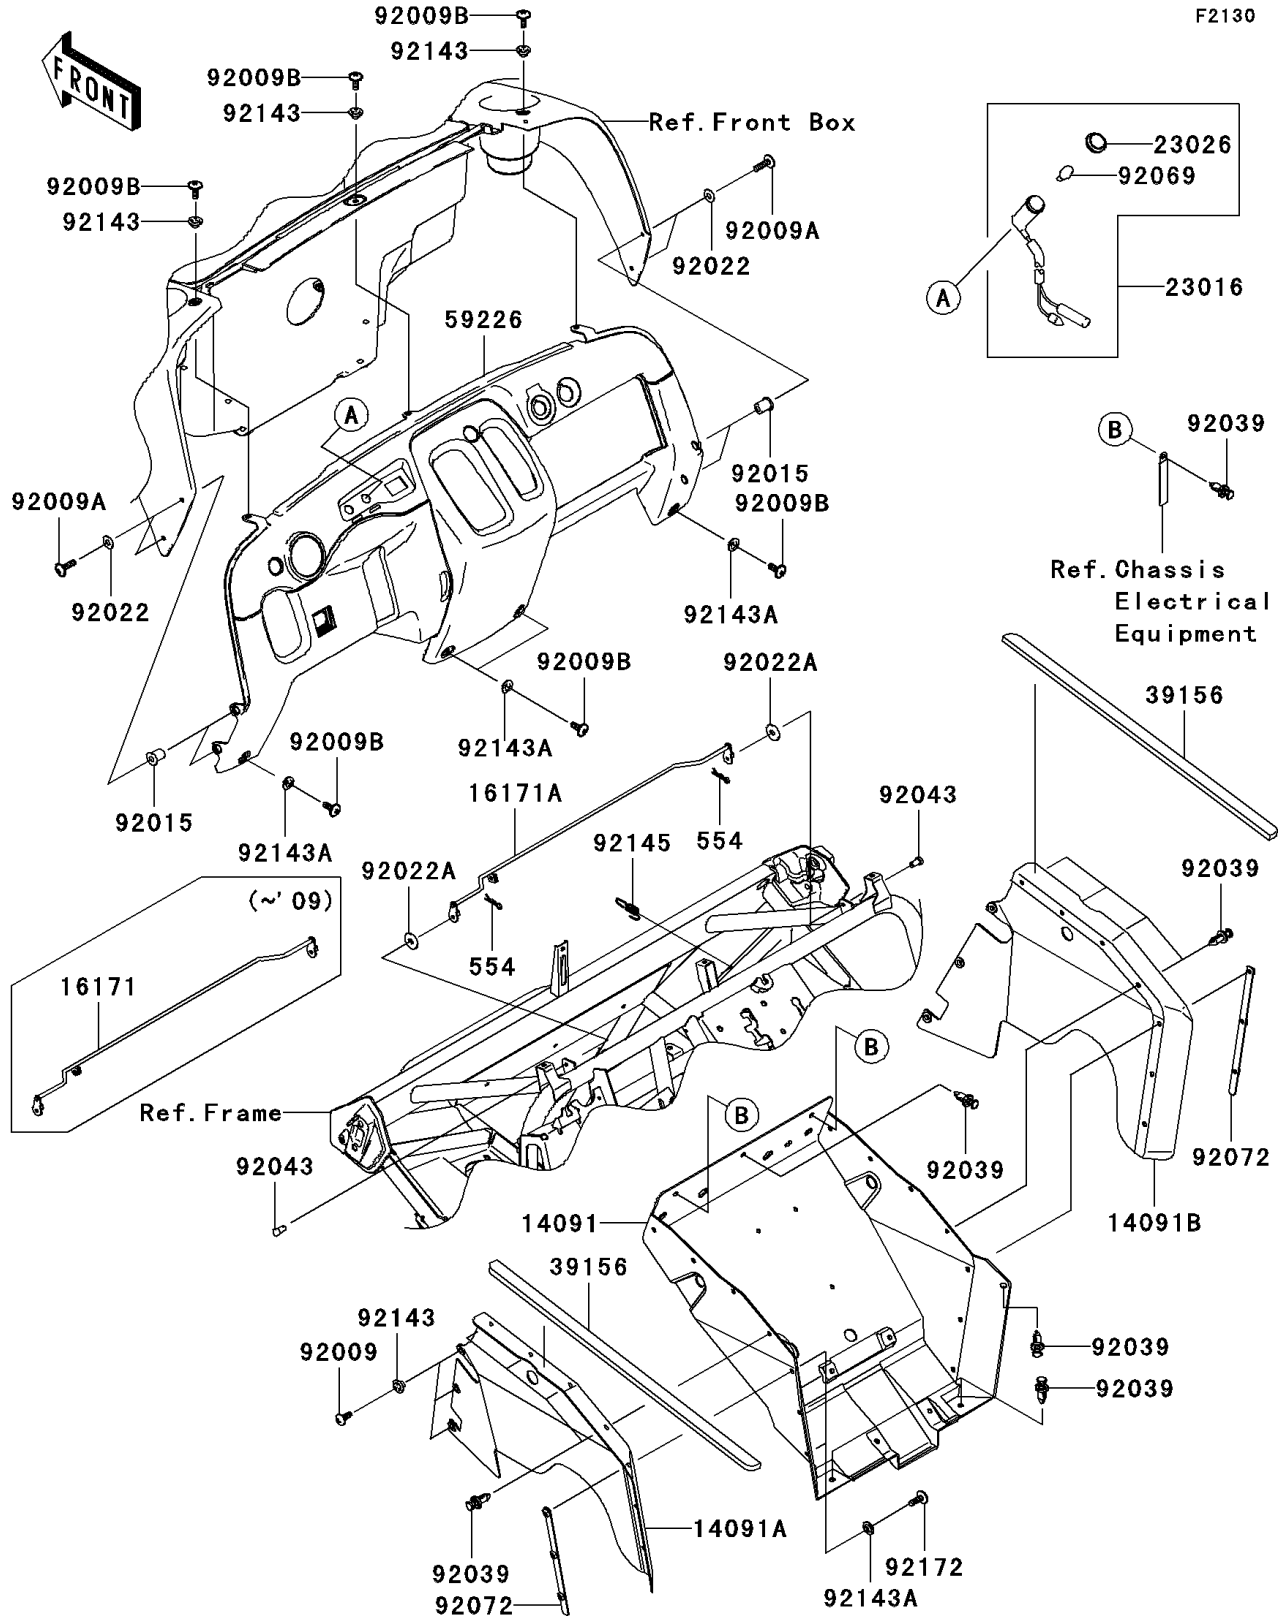

2009 Mule 610 4x4 PARTS DIAGRAM

Frame Fittings(Front)

2009 Mule 610 4x4 PARTS LIST

Frame Fittings(Front)

ITEM NAME	PART NUMBER	QUANTITY
PIN-SNAP (Ref # 554)	554DA0600	2
COVER,FLOOR,CNT (Ref # 14091)	14091-0408	1
COVER,FLOOR,SIDE,LH (Ref # 14091A)	14091-0424	1
COVER,FLOOR,SIDE,RH (Ref # 14091B)	14091-0425	1
LINK,HOOD (Ref # 16171)	16171-0010	1
LAMP-ASSY,TEMP (Ref # 23016)	23016-1128	2
LENS,TEMP LAMP (Ref # 23026)	23026-1157	2
PAD (Ref # 39156)	39156-0071	2
PANEL-CONTROL,GRAY (Ref # 59226)	59226-0009-284	1
SCREW,TAPPING,6X16 (Ref # 92009)	92009-1166	6
SCREW,6X22,BLACK (Ref # 92009A)	92009-1256	4
SCREW,6X16 (Ref # 92009B)	92009-1621	7
NUT (Ref # 92015)	92015-1700	4
WASHER,6.5X16X1 (Ref # 92022)	92022-1143	4
WASHER,6.5X20X1.6,BLACK (Ref # 92022A)	92022-1346	2
RIVET (Ref # 92039)	92039-1229	15
PIN,6X9 (Ref # 92043)	92043-1626	2
BULB,12V 1.7W,T10 (Ref # 92069)	92069-1059	2
BAND (Ref # 92072)	92072-0042	2
COLLAR (Ref # 92143)	92143-1057	9
COLLAR (Ref # 92143A)	92143-1087	10
SPRING (Ref # 92145)	92145-0215	1
SCREW,6X18 (Ref # 92172)	92172-0002	6