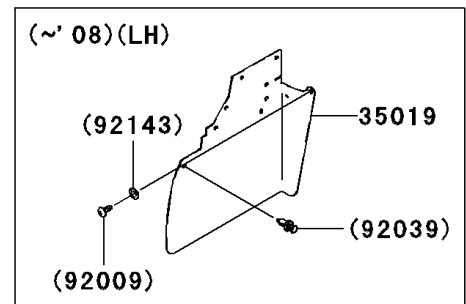

2008 Mule 610 4x4 PARTS DIAGRAM

Frame Fittings(Rear)

F2131

2008 Mule 610 4x4 PARTS LIST

Frame Fittings(Rear)

ITEM NAME	PART NUMBER	QUANTITY
BOLT-FLANGED,6X12 (Ref # 130)	130BB0612	2
BOLT-FLANGED,6X14 (Ref # 130A)	130BB0614	4
BRACKET (Ref # 11053)	11053-0857	1
COVER,REAR SIDE,RH,F.BLACK (Ref # 14091)	14091-0224-6Z	1
COVER,UNDER SEAT,CNT,F.BLACK (Ref # 14091A)	14091-0341-6Z	1
COVER,REAR SIDE,LH,F.BLACK (Ref # 14091B)	14091-0395-6Z	1
COVER (Ref # 14091C)	14091-0464	1
FLAP,RR,FR (Ref # 35019)	35019-0029	2
STAY,LH (Ref # 35063)	35063-0186	1
STAY,RH (Ref # 35063A)	35063-0187	1
SCREW,TAPPING,6X16 (Ref # 92009)	92009-1166	6
SCREW,6X16 (Ref # 92009A)	92009-1621	4
RIVET (Ref # 92039)	92039-1229	21
BAND,L=368.3 (Ref # 92072A)	92072-3872	1
DAMPER (Ref # 92075)	92075-1882	6
COLLAR (Ref # 92143)	92143-1087	10
DAMPER (Ref # 92161)	92161-0256	1
WASHER,7.04X12.5X0.6 (Ref # 92200)	92200-0234	2