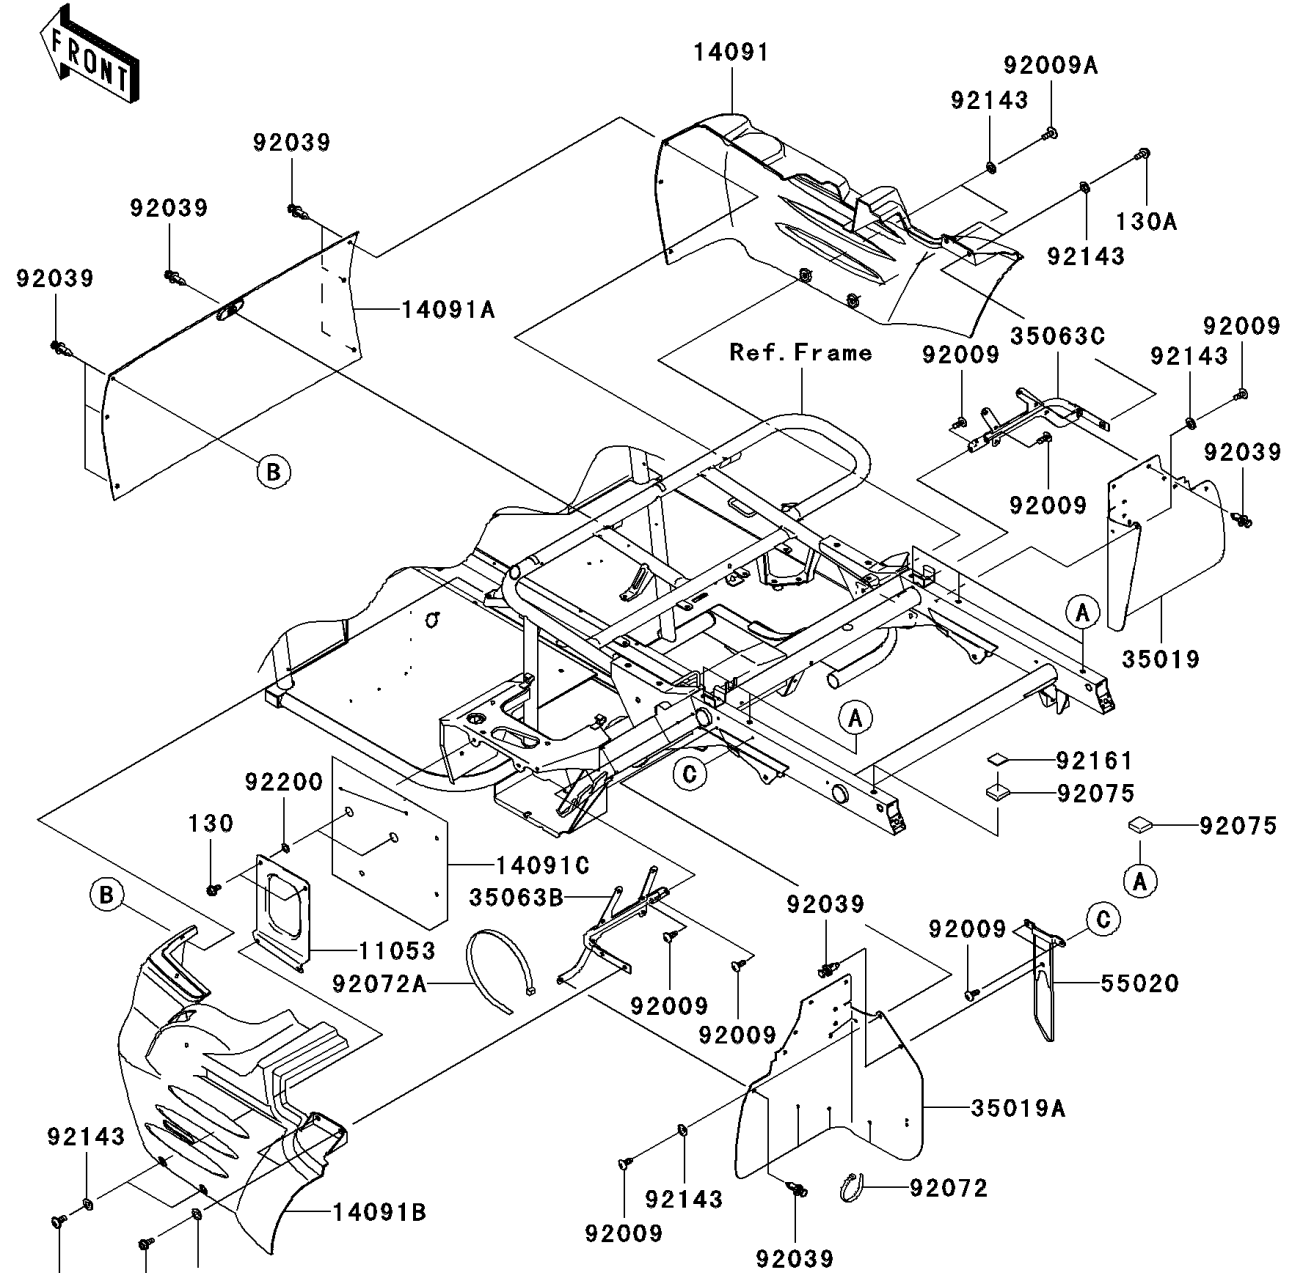

2008 Mule 610 4x4 PARTS DIAGRAM

Frame Fittings(Rear)

F2131

2008 Mule 610 4x4 PARTS LIST

Frame Fittings(Rear)

ITEM NAME	PART NUMBER	QUANTITY
BOLT-FLANGED,6X12 (Ref # 130)	130BB0612	2
BOLT-FLANGED,6X14 (Ref # 130A)	130BB0614	4
BRACKET (Ref # 11053)	11053-0857	1
COVER,REAR SIDE,RH,F.BLACK (Ref # 14091)	14091-0224-6Z	1
COVER,UNDER SEAT,CNT,F.BLACK (Ref # 14091A)	14091-0341-6Z	1
COVER,REAR SIDE,LH,F.BLACK (Ref # 14091B)	14091-0395-6Z	1
COVER (Ref # 14091C)	14091-0464	1
FLAP,RR,FR (Ref # 35019)	35019-0029	2
STAY,LH (Ref # 35063)	35063-0186	1
STAY,RH (Ref # 35063A)	35063-0187	1
SCREW,TAPPING,6X16 (Ref # 92009)	92009-1166	6
SCREW,6X16 (Ref # 92009A)	92009-1621	4
RIVET (Ref # 92039)	92039-1229	21
BAND,L=368.3 (Ref # 92072A)	92072-3872	1
DAMPER (Ref # 92075)	92075-1882	6
COLLAR (Ref # 92143)	92143-1087	10
DAMPER (Ref # 92161)	92161-0256	1
WASHER,7.04X12.5X0.6 (Ref # 92200)	92200-0234	2