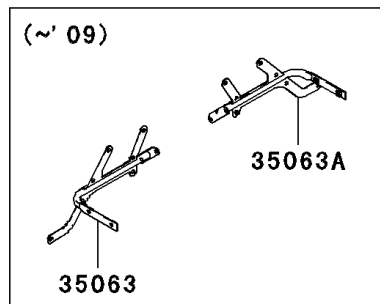

2008 Mule 610 4x4 PARTS DIAGRAM

Frame Fittings(Rear)

F2131

2008 Mule 610 4x4 PARTS LIST

Frame Fittings(Rear)

ITEM NAME	PART NUMBER	QUANTITY
BOLT-FLANGED,6X12 (Ref # 130)	130BB0612	2
BOLT-FLANGED,6X14 (Ref # 130A)	130BB0614	4
BRACKET (Ref # 11053)	11053-0857	1
COVER,REAR SIDE,RH,F.BLACK (Ref # 14091)	14091-0224-6Z	1
COVER,UNDER SEAT,CNT,F.BLACK (Ref # 14091A)	14091-0341-6Z	1
COVER,REAR SIDE,LH,F.BLACK (Ref # 14091B)	14091-0395-6Z	1
COVER (Ref # 14091C)	14091-0464	1
FLAP,RR,FR (Ref # 35019)	35019-0029	2
STAY,LH (Ref # 35063)	35063-0186	1
STAY,RH (Ref # 35063A)	35063-0187	1
SCREW,TAPPING,6X16 (Ref # 92009)	92009-1166	6
SCREW,6X16 (Ref # 92009A)	92009-1621	4
RIVET (Ref # 92039)	92039-1229	21
BAND,L=368.3 (Ref # 92072A)	92072-3872	1
DAMPER (Ref # 92075)	92075-1882	6
COLLAR (Ref # 92143)	92143-1087	10
DAMPER (Ref # 92161)	92161-0256	1
WASHER,7.04X12.5X0.6 (Ref # 92200)	92200-0234	2