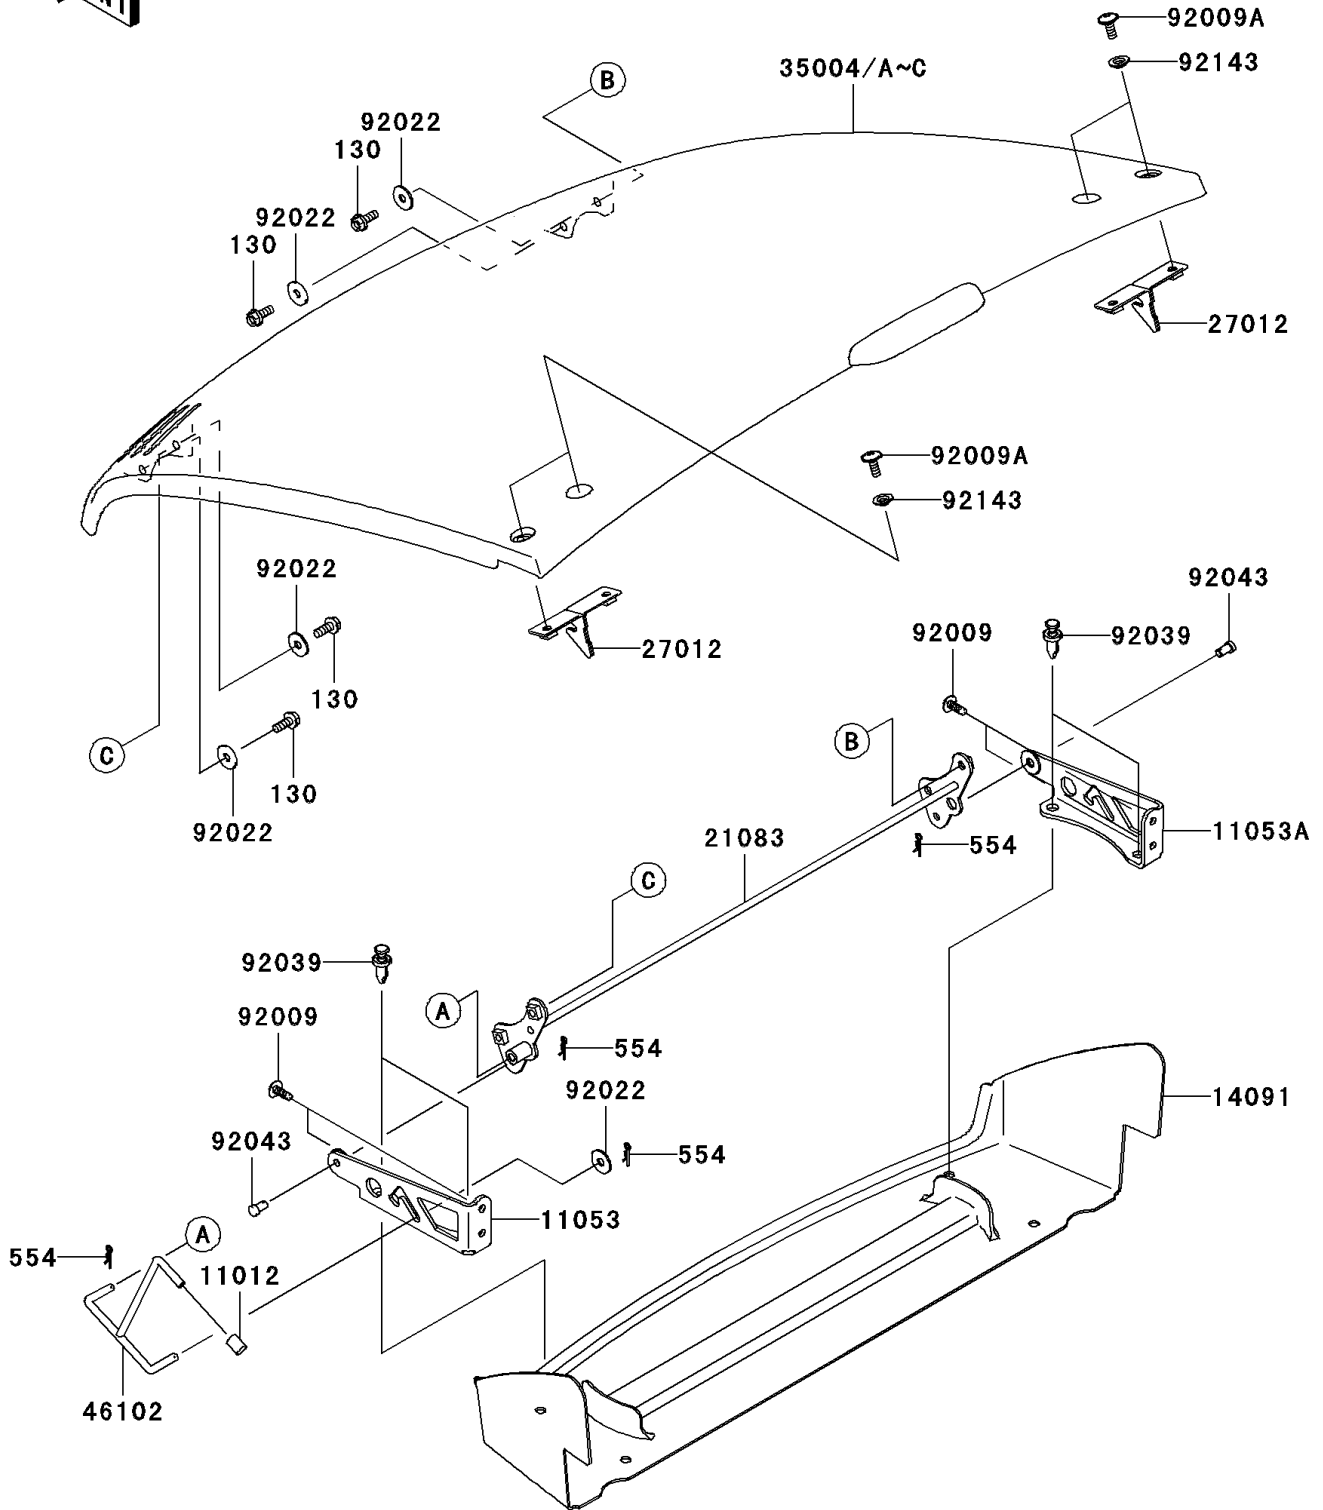

Mule 610 4x4 PARTS DIAGRAM

Fenders

F2170

Mule 610 4x4 PARTS LIST

Fenders

ITEM NAME	PART NUMBER	QUANTITY
BOLT-FLANGED,6X16 (Ref # 130)	130BB0616	4
PIN-SNAP (Ref # 554)	554DA0600	4
CAP (Ref # 11012)	11012-1899	1
BRACKET (Ref # 11053)	11053-1451	1
BRACKET (Ref # 11053A)	11053-1452	1
COVER (Ref # 14091)	14091-0368	1
ARM (Ref # 21083)	21083-0021	1
HOOK (Ref # 27012)	27012-0065	2
FENDER-FRONT,HOOD,A.RED (Ref # 35004B)	35004-0029-260	1
FENDER-FRONT,HOOD,W.GREEN (Ref # 35004C)	35004-0029-286	1
ROD (Ref # 46102)	46102-0048	1
SCREW,TAPPING,6X16 (Ref # 92009)	92009-1166	4
SCREW,6X16 (Ref # 92009A)	92009-1621	4
WASHER,6.5X20X1.6,BLACK (Ref # 92022)	92022-1346	5
RIVET (Ref # 92039)	92039-1229	4
PIN,6X9 (Ref # 92043)	92043-1626	2
COLLAR (Ref # 92143)	92143-1087	4