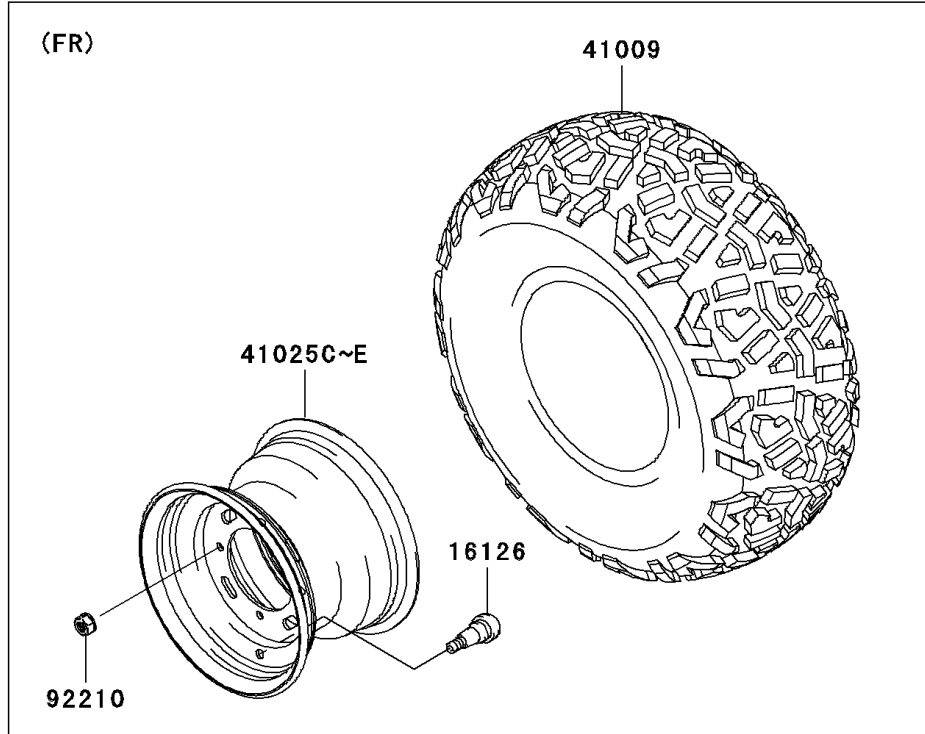

Mule 610 4x4 PARTS DIAGRAM

Wheels/Tires

F2210

Mule 610 4x4 PARTS LIST

Wheels/Tires

ITEM NAME	PART NUMBER	QUANTITY
-----------	-------------	----------