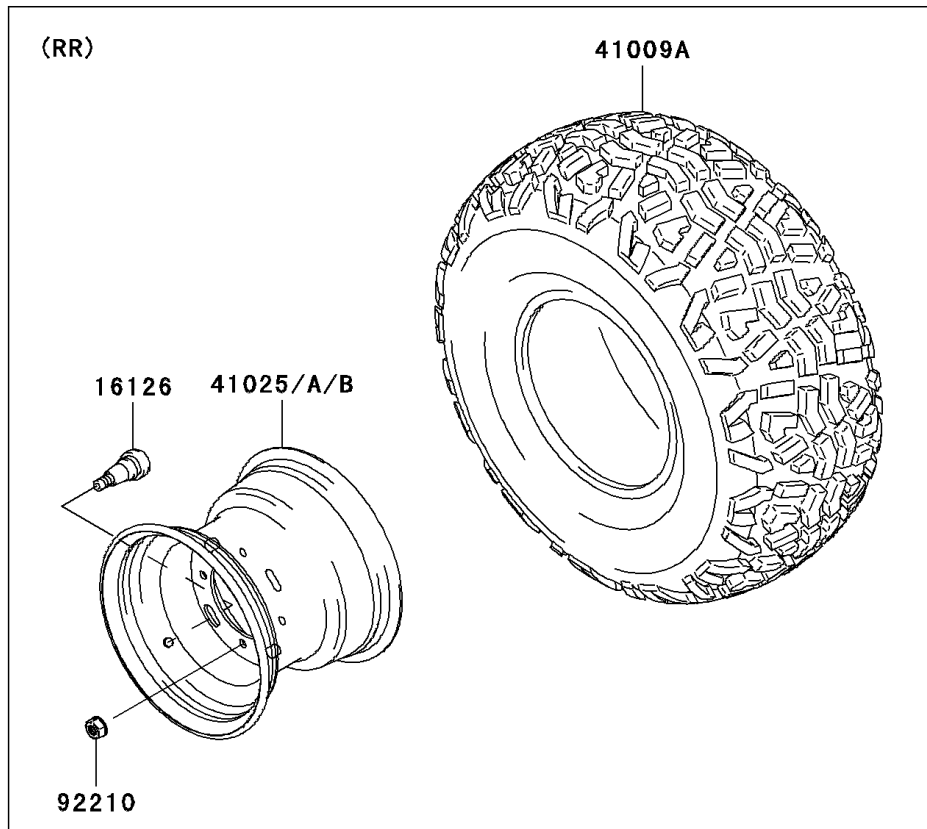

2009 Mule 610 4x4 PARTS DIAGRAM

Wheels/Tires

F2210

2009 Mule 610 4x4 PARTS LIST

Wheels/Tires

ITEM NAME	PART NUMBER	QUANTITY
VALVE (Ref # 16126)	16126-4001	4
TIRE,FR,24X9.00-10 4PR,KT869M (Ref # 41009)	41009-0044	2
TIRE,RR,24X11.00-10 4PR,KT869 (Ref # 41009A)	41009-0046	2
RIM,RR,10X8.5,F.S.BLACK (Ref # 41025B)	41025-0039-397	2
RIM,FR,10X7.0 AT,F.S.BLACK (Ref # 41025E)	41025-0040-397	2
NUT,LOCK,10MM (Ref # 92210)	92210-1204	16