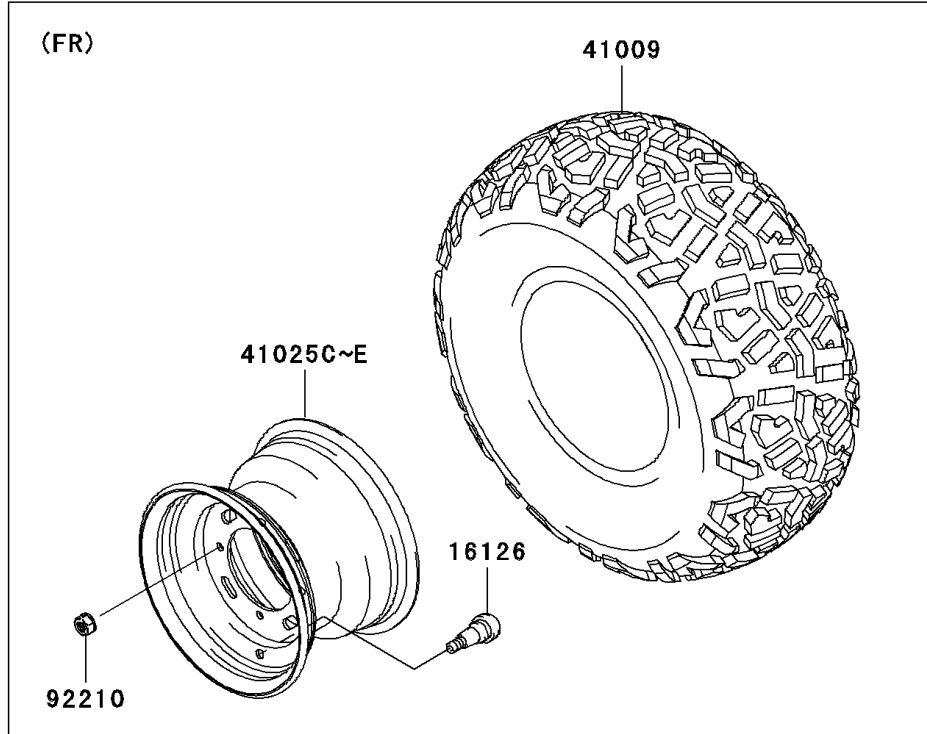

2009 Mule 610 4x4 PARTS DIAGRAM

Wheels/Tires

F2210

2009 Mule 610 4x4 PARTS LIST

Wheels/Tires

ITEM NAME	PART NUMBER	QUANTITY
VALVE (Ref # 16126)	16126-4001	4
TIRE,FR,24X9.00-10 4PR,KT869M (Ref # 41009)	41009-0044	2
TIRE,RR,24X11.00-10 4PR,KT869 (Ref # 41009A)	41009-0046	2
RIM,RR,10X8.5,F.S.BLACK (Ref # 41025B)	41025-0039-397	2
RIM,FR,10X7.0 AT,F.S.BLACK (Ref # 41025E)	41025-0040-397	2
NUT,LOCK,10MM (Ref # 92210)	92210-1204	16