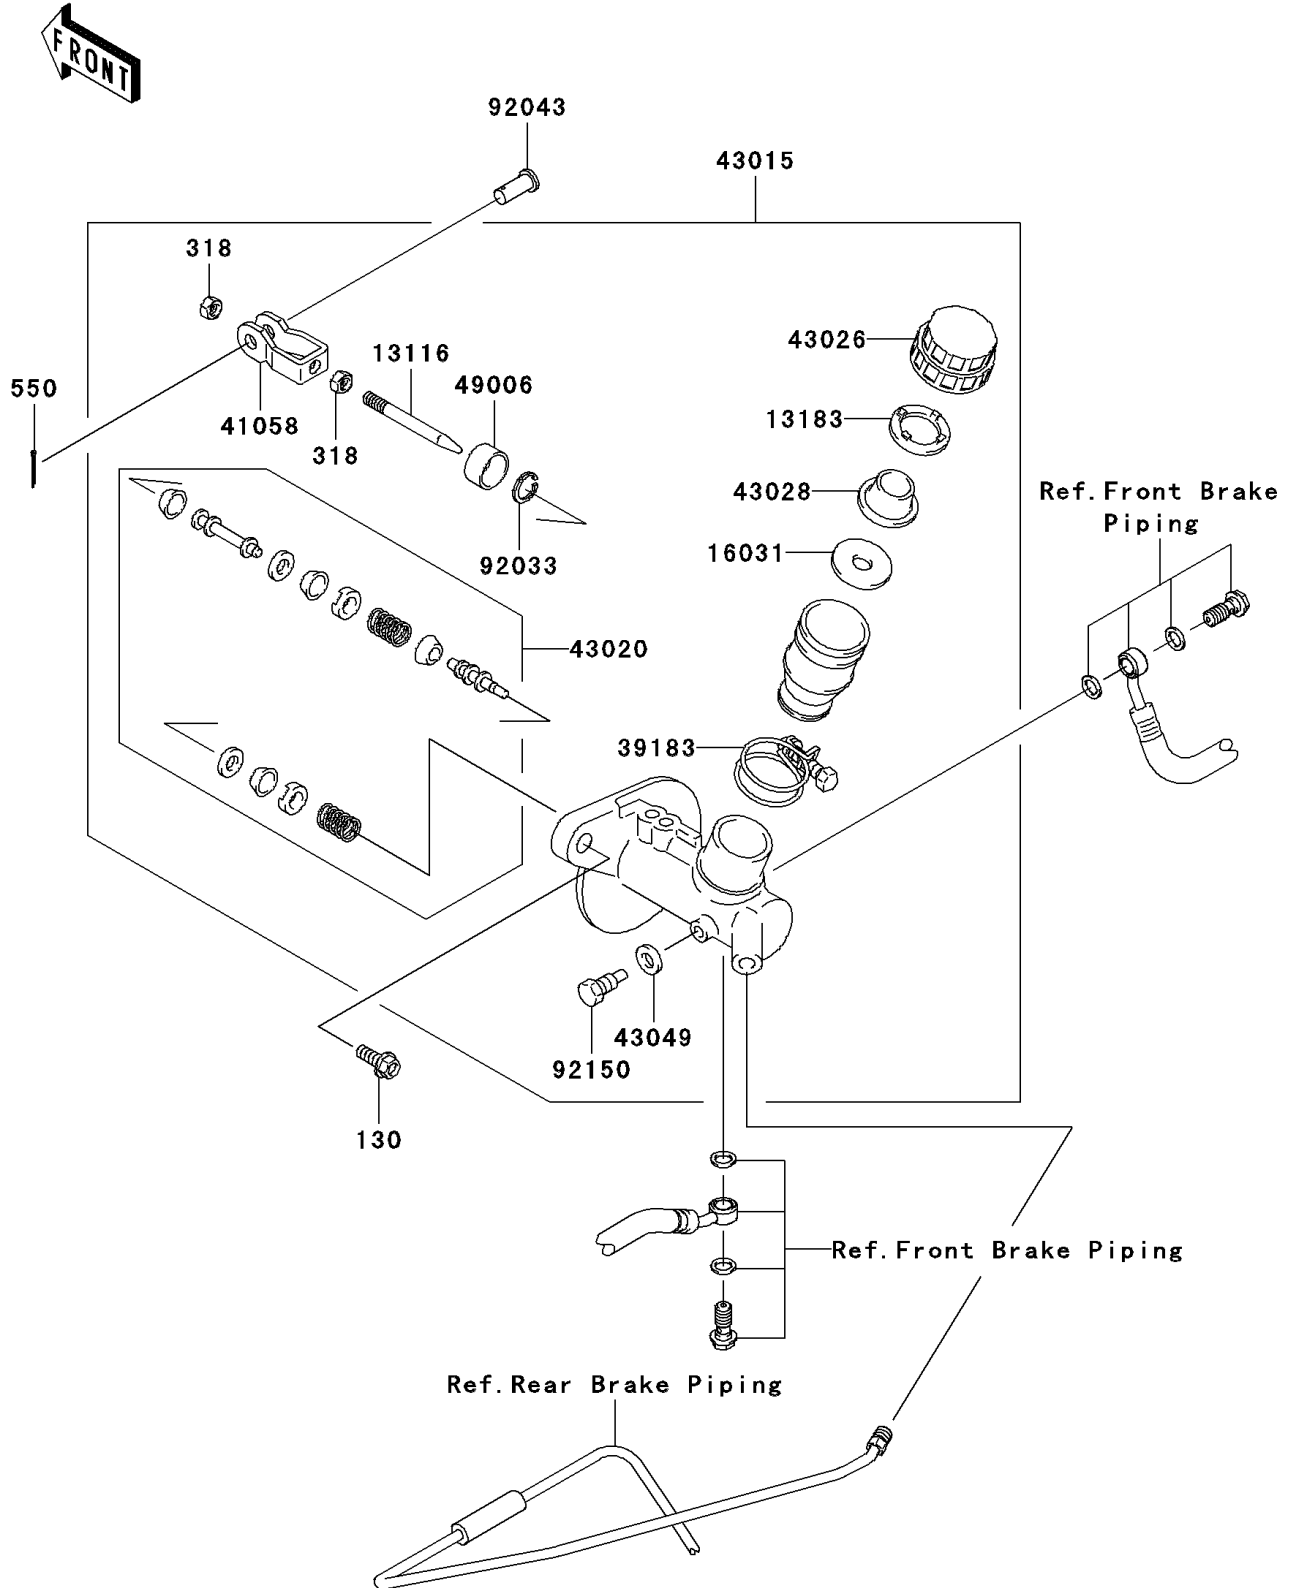

# Mule 610 4x4 PARTS DIAGRAM

Master Cylinder

F2261

# Mule 610 4x4 PARTS LIST

Master Cylinder

ITEM NAME	PART NUMBER	QUANTITY
-----------	-------------	----------