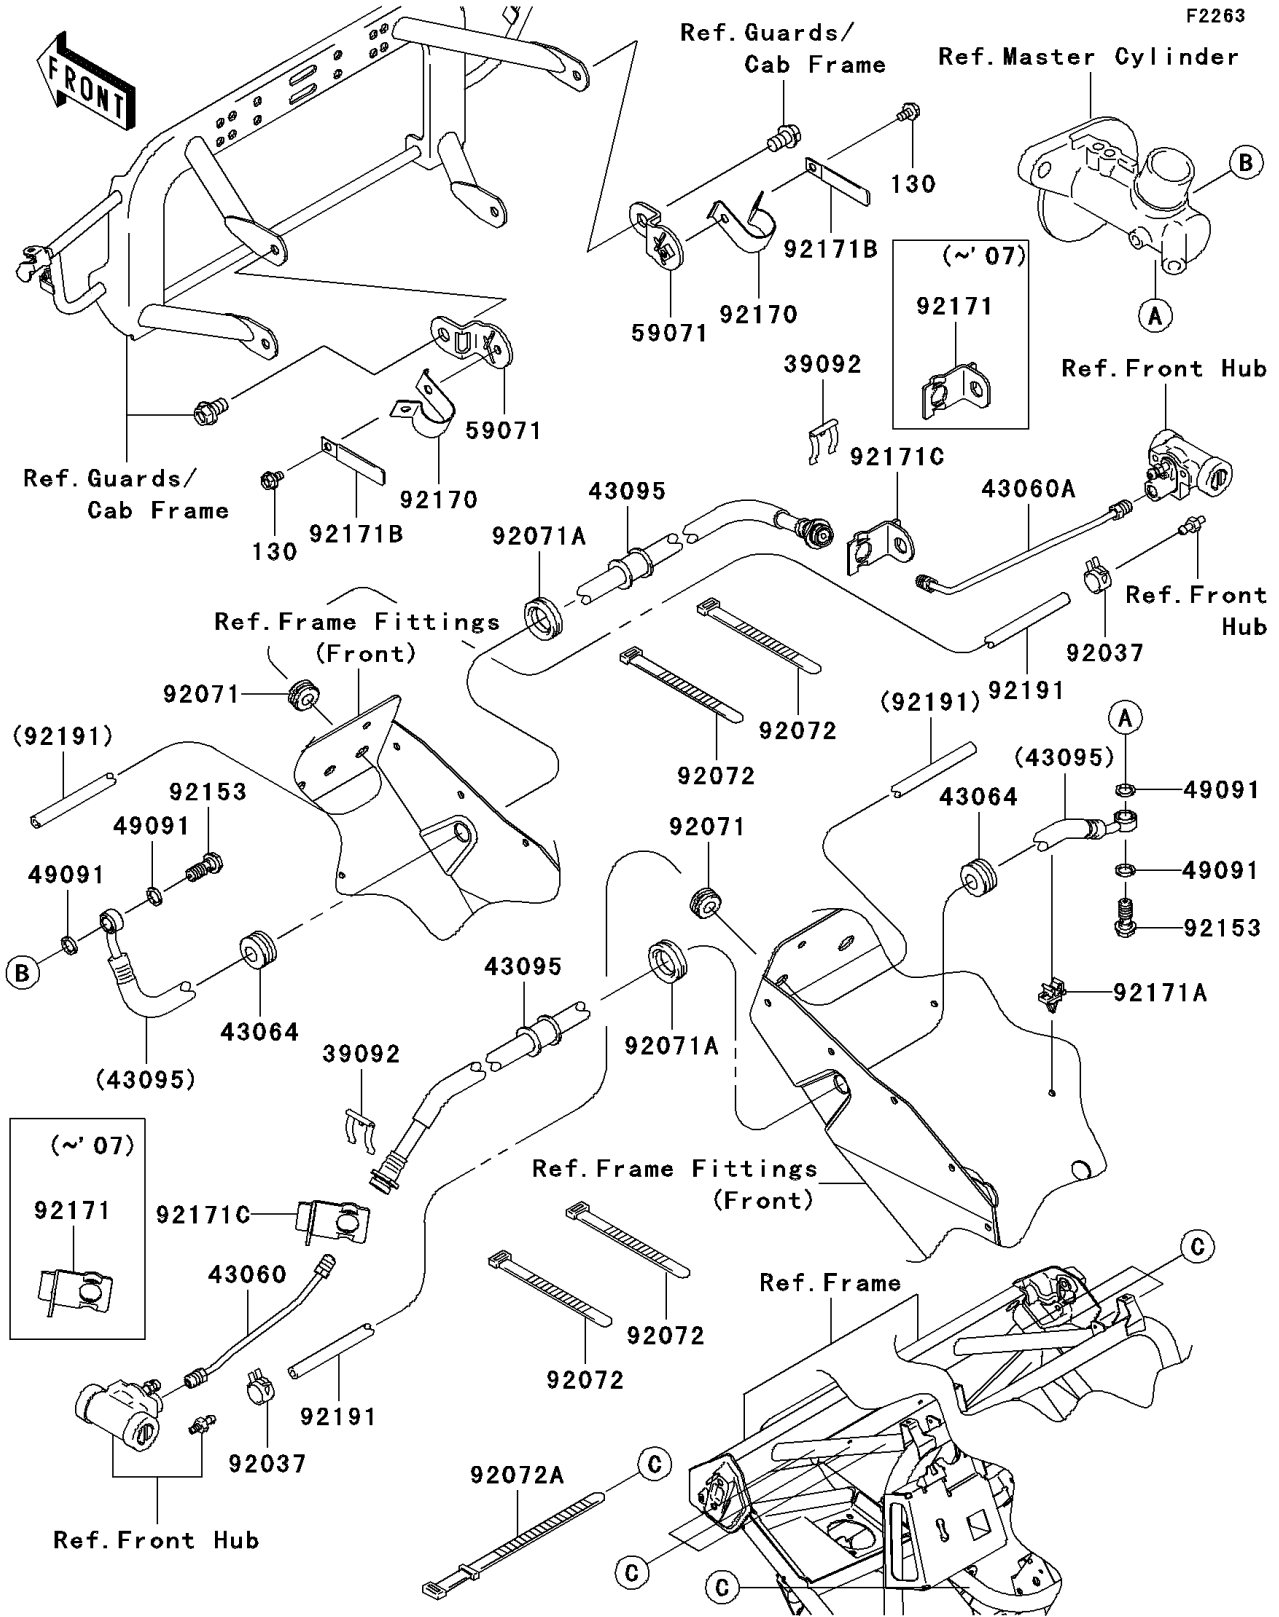

Mule 610 4x4 PARTS DIAGRAM

Front Brake Piping

Mule 610 4x4 PARTS LIST

Front Brake Piping

ITEM NAME	PART NUMBER	QUANTITY
-----------	-------------	----------