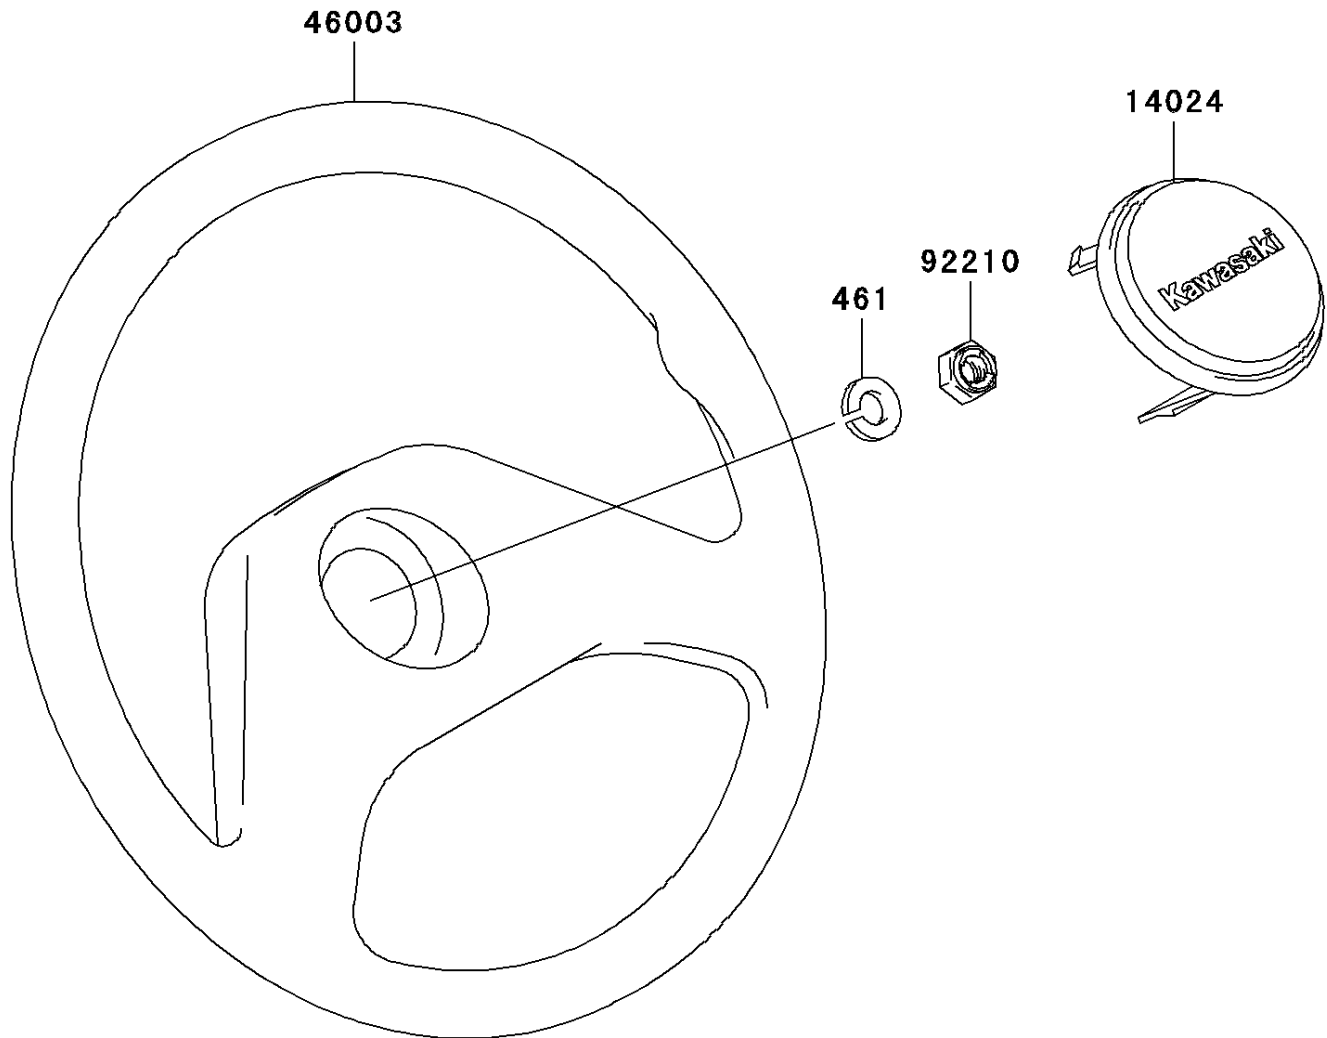

2008 Mule 610 4x4 PARTS DIAGRAM

Steering Wheel

F2311

2008 Mule 610 4x4 PARTS LIST

Steering Wheel

ITEM NAME	PART NUMBER	QUANTITY
WASHER-SPRING,12MM (Ref # 461)	461DA1200	1
COVER,HORN SWITCH (Ref # 14024)	14024-1574	1
HANDLE,STEERING (Ref # 46003)	46003-1265	1
NUT,LOCK,12MM (Ref # 92210)	92210-1249	1