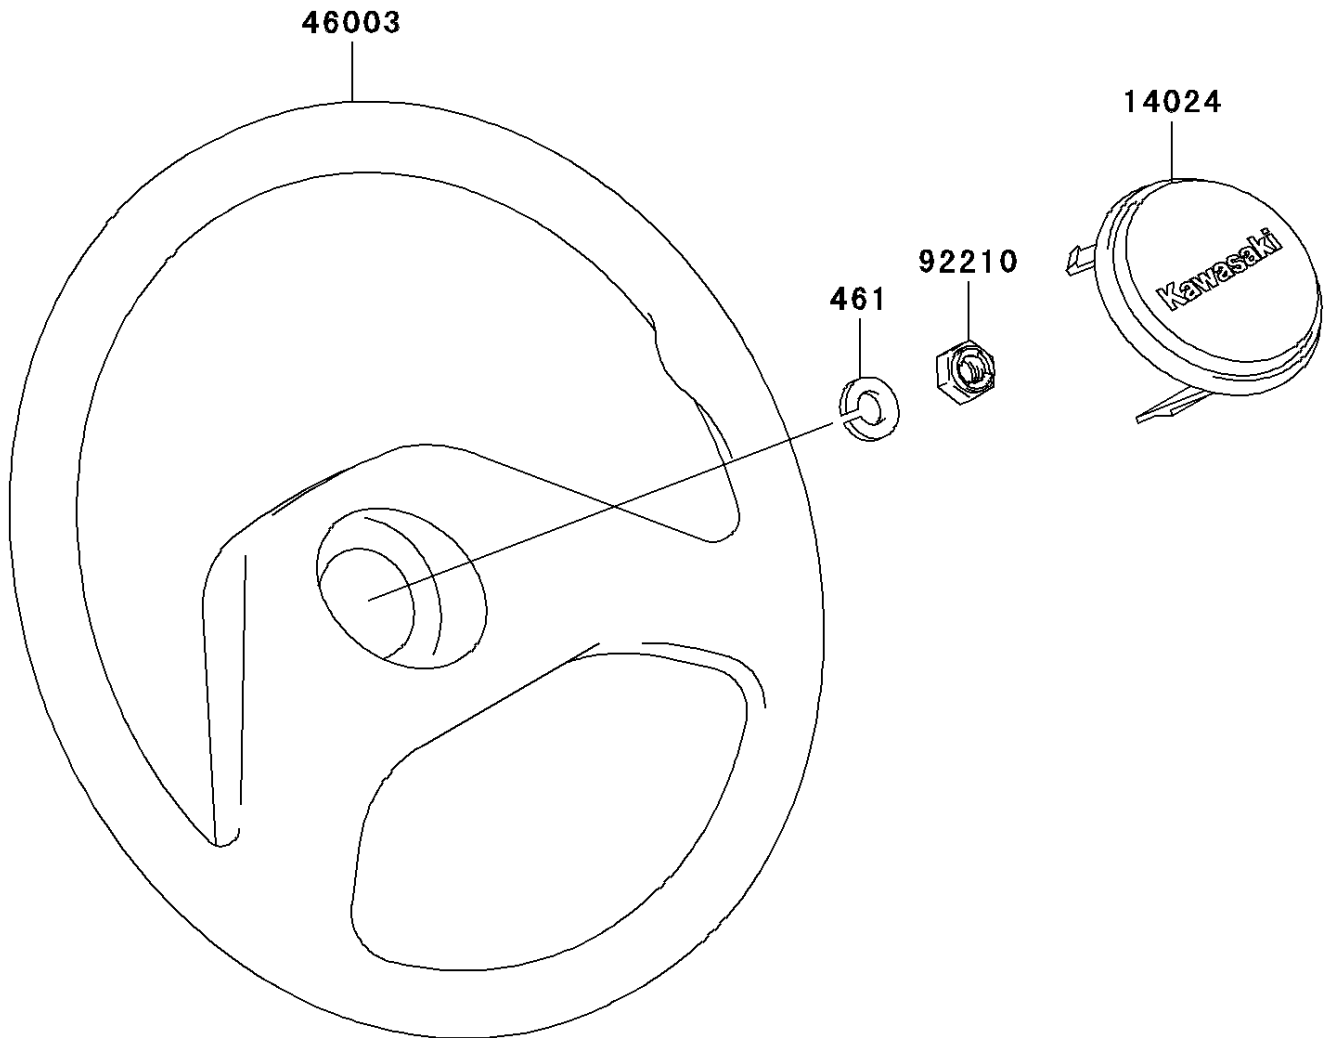

2010 Mule 610 4x4 PARTS DIAGRAM

Steering Wheel

F2311

2010 Mule 610 4x4 PARTS LIST

Steering Wheel

ITEM NAME	PART NUMBER	QUANTITY
WASHER-SPRING,12MM (Ref # 461)	461DA1200	1
COVER,HORN SWITCH (Ref # 14024)	14024-1574	1
HANDLE,STEERING (Ref # 46003)	46003-1265	1
NUT,LOCK,12MM (Ref # 92210)	92210-1249	1