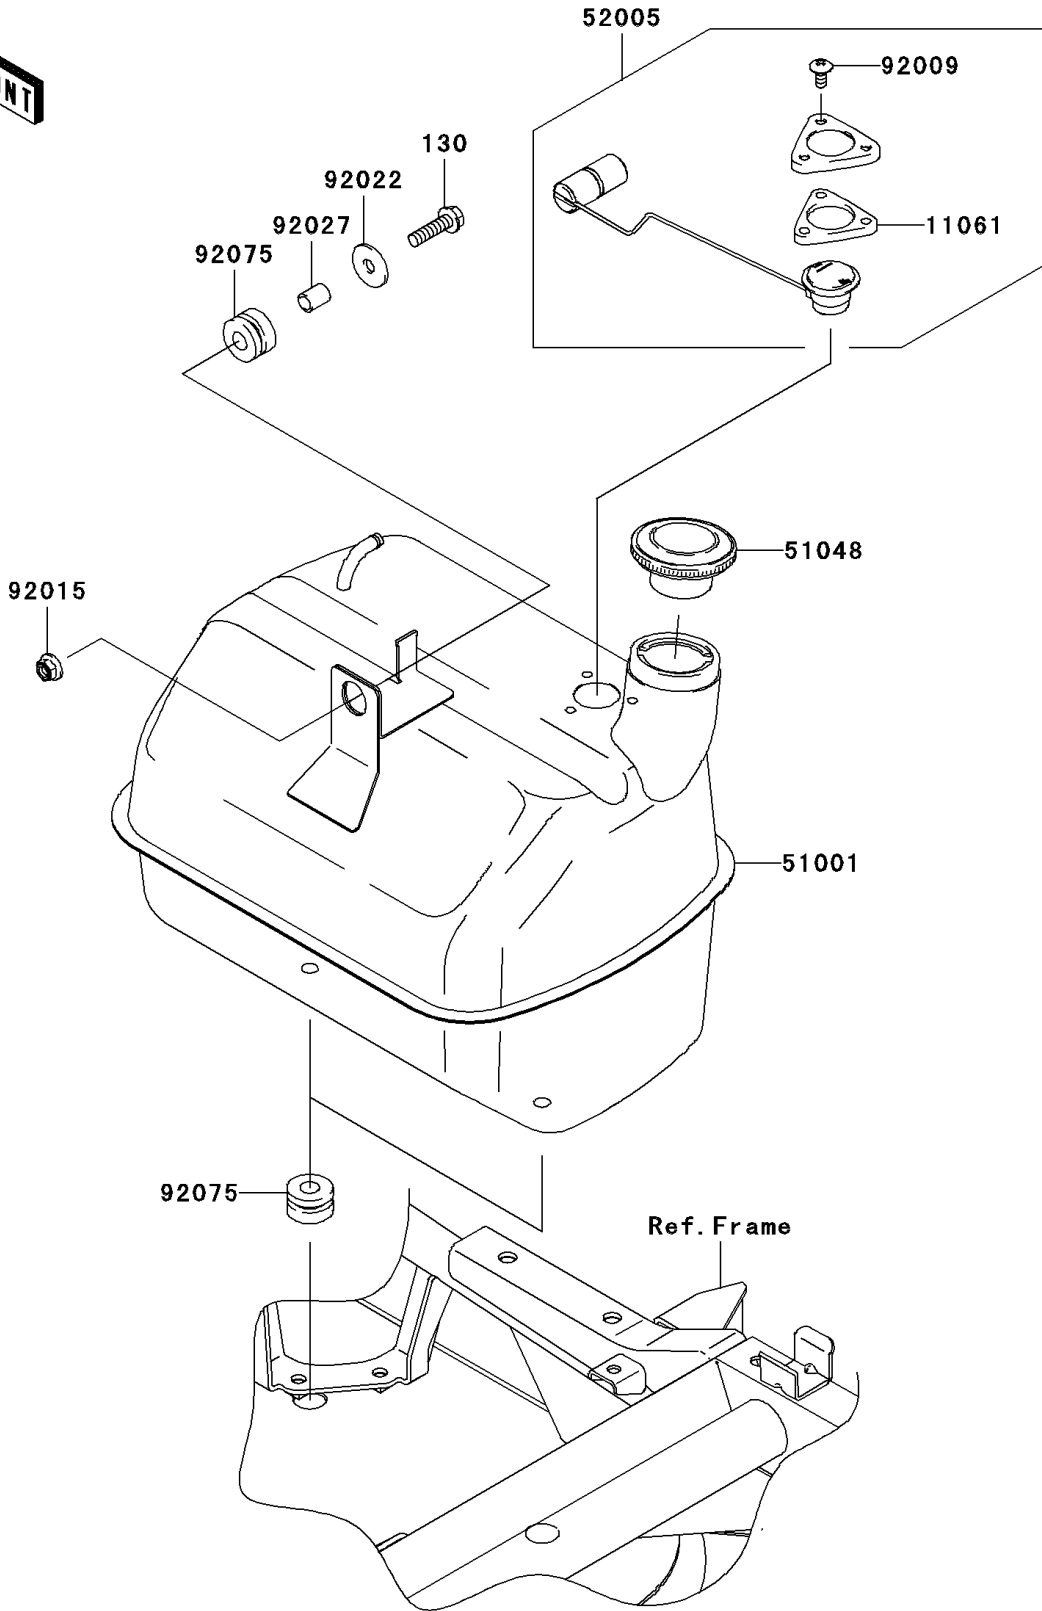

# Mule 610 4x4 PARTS DIAGRAM

Fuel Tank(CN,US)

F2410

# Mule 610 4x4 PARTS LIST

Fuel Tank(CN,US)

ITEM NAME	PART NUMBER	QUANTITY
BOLT-FLANGED,8X30 (Ref # 130)	130AA0830	1
GASKET,FUEL GAUGE (Ref # 11061)	11061-0120	1
TANK-COMP-FUEL (Ref # 51001)	51001-0093	1
CAP-ASSY-TANK,FUEL (Ref # 51048)	51048-0005	1
GAUGE,FUEL (Ref # 52005)	52005-0080	1
SCREW,6X14 (Ref # 92009)	92009-1541	3
NUT,LOCK,FLANGED,8MM (Ref # 92015)	92015-1397	1
WASHER,9X28X2.3 (Ref # 92022)	92022-1632	1
COLLAR,8.8X12X15.5 (Ref # 92027)	92027-1081	1
DAMPER (Ref # 92075)	92075-1736	3