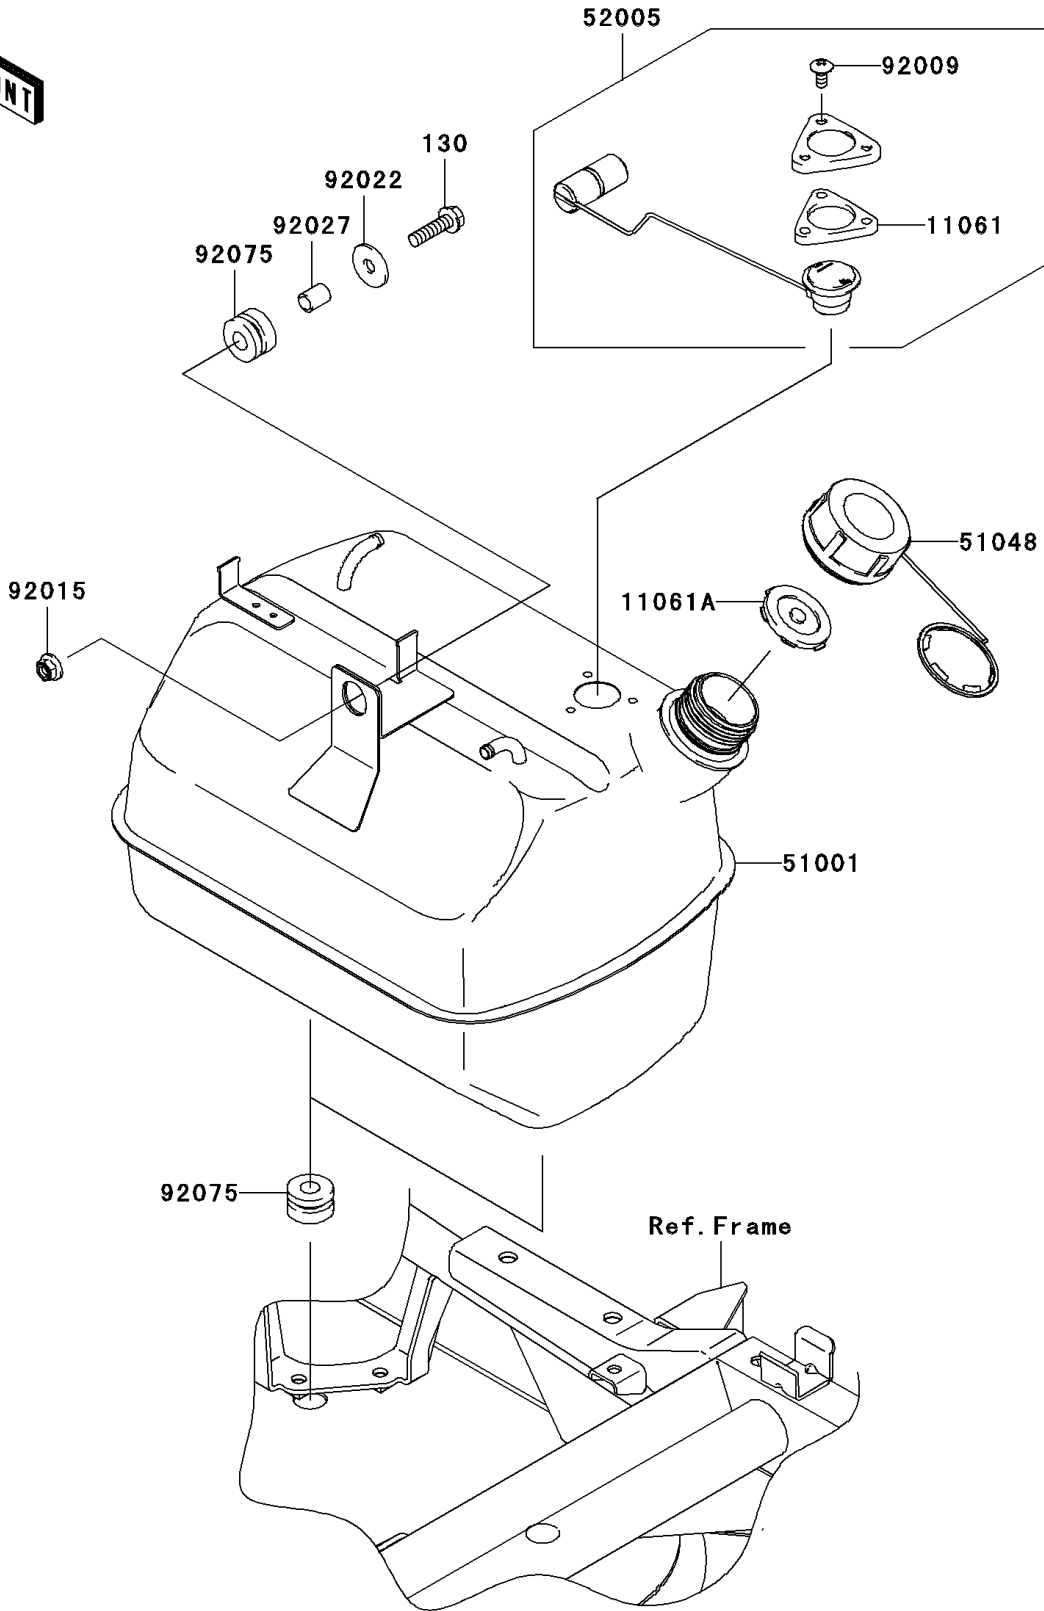

2009 Mule 610 4x4 PARTS DIAGRAM

Fuel Tank(A8F-AAF)(CA)

F2410A

2009 Mule 610 4x4 PARTS LIST

Fuel Tank(A8F-AAF)(CA)

ITEM NAME	PART NUMBER	QUANTITY
BOLT-FLANGED,8X30 (Ref # 130)	130AA0830	1
GASKET,FUEL GAUGE (Ref # 11061)	11061-0120	1
GASKET,FUEL TANK CAP (Ref # 11061A)	11061-7508	1
TANK-COMP-FUEL (Ref # 51001)	51001-0218	1
CAP-ASSY-TANK,FUEL (Ref # 51048)	51048-0026	1
GAUGE,FUEL (Ref # 52005)	52005-0080	1
SCREW,6X14 (Ref # 92009)	92009-1541	3
NUT,LOCK,FLANGED,8MM (Ref # 92015)	92015-1397	1
WASHER,9X28X2.3 (Ref # 92022)	92022-1632	1
COLLAR,8.8X12X15.5 (Ref # 92027)	92027-1081	1
DAMPER (Ref # 92075)	92075-1736	3