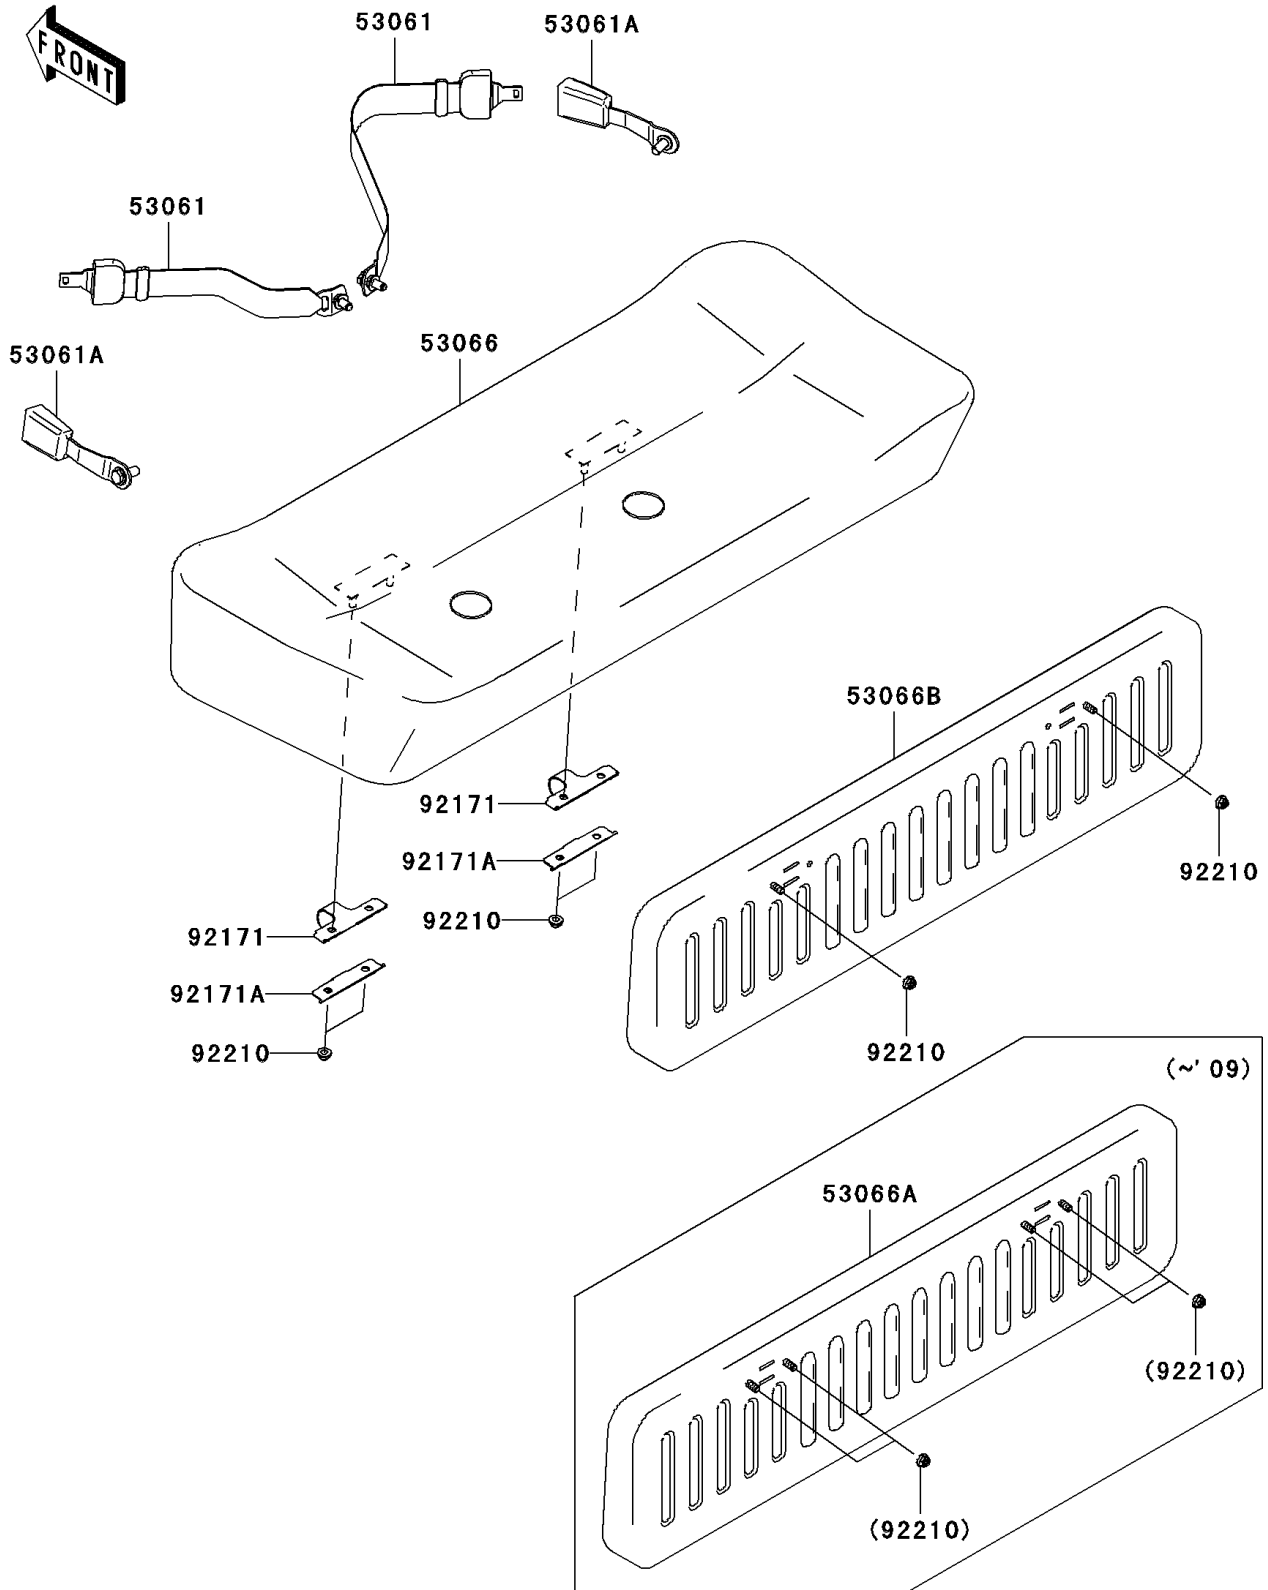

# 2009 Mule 610 4x4 PARTS DIAGRAM

Seat

F2510

## 2009 Mule 610 4x4 PARTS LIST

### Seat

ITEM NAME	PART NUMBER	QUANTITY
BELT-SEAT,CATCH PLATE (Ref # 53061)	53061-1013	2
BELT-SEAT,BUCKLE (Ref # 53061A)	53061-1014	2
SEAT-ASSY,CUSHION,GRAY (Ref # 53066)	53066-0115-12H	1
SEAT-ASSY,BACK,GRAY (Ref # 53066A)	53066-0116-12H	1
CLAMP (Ref # 92171)	92171-0441	2
CLAMP (Ref # 92171A)	92171-0442	2
NUT,FLANGED,LOCK,8MM (Ref # 92210)	92210-0005	8