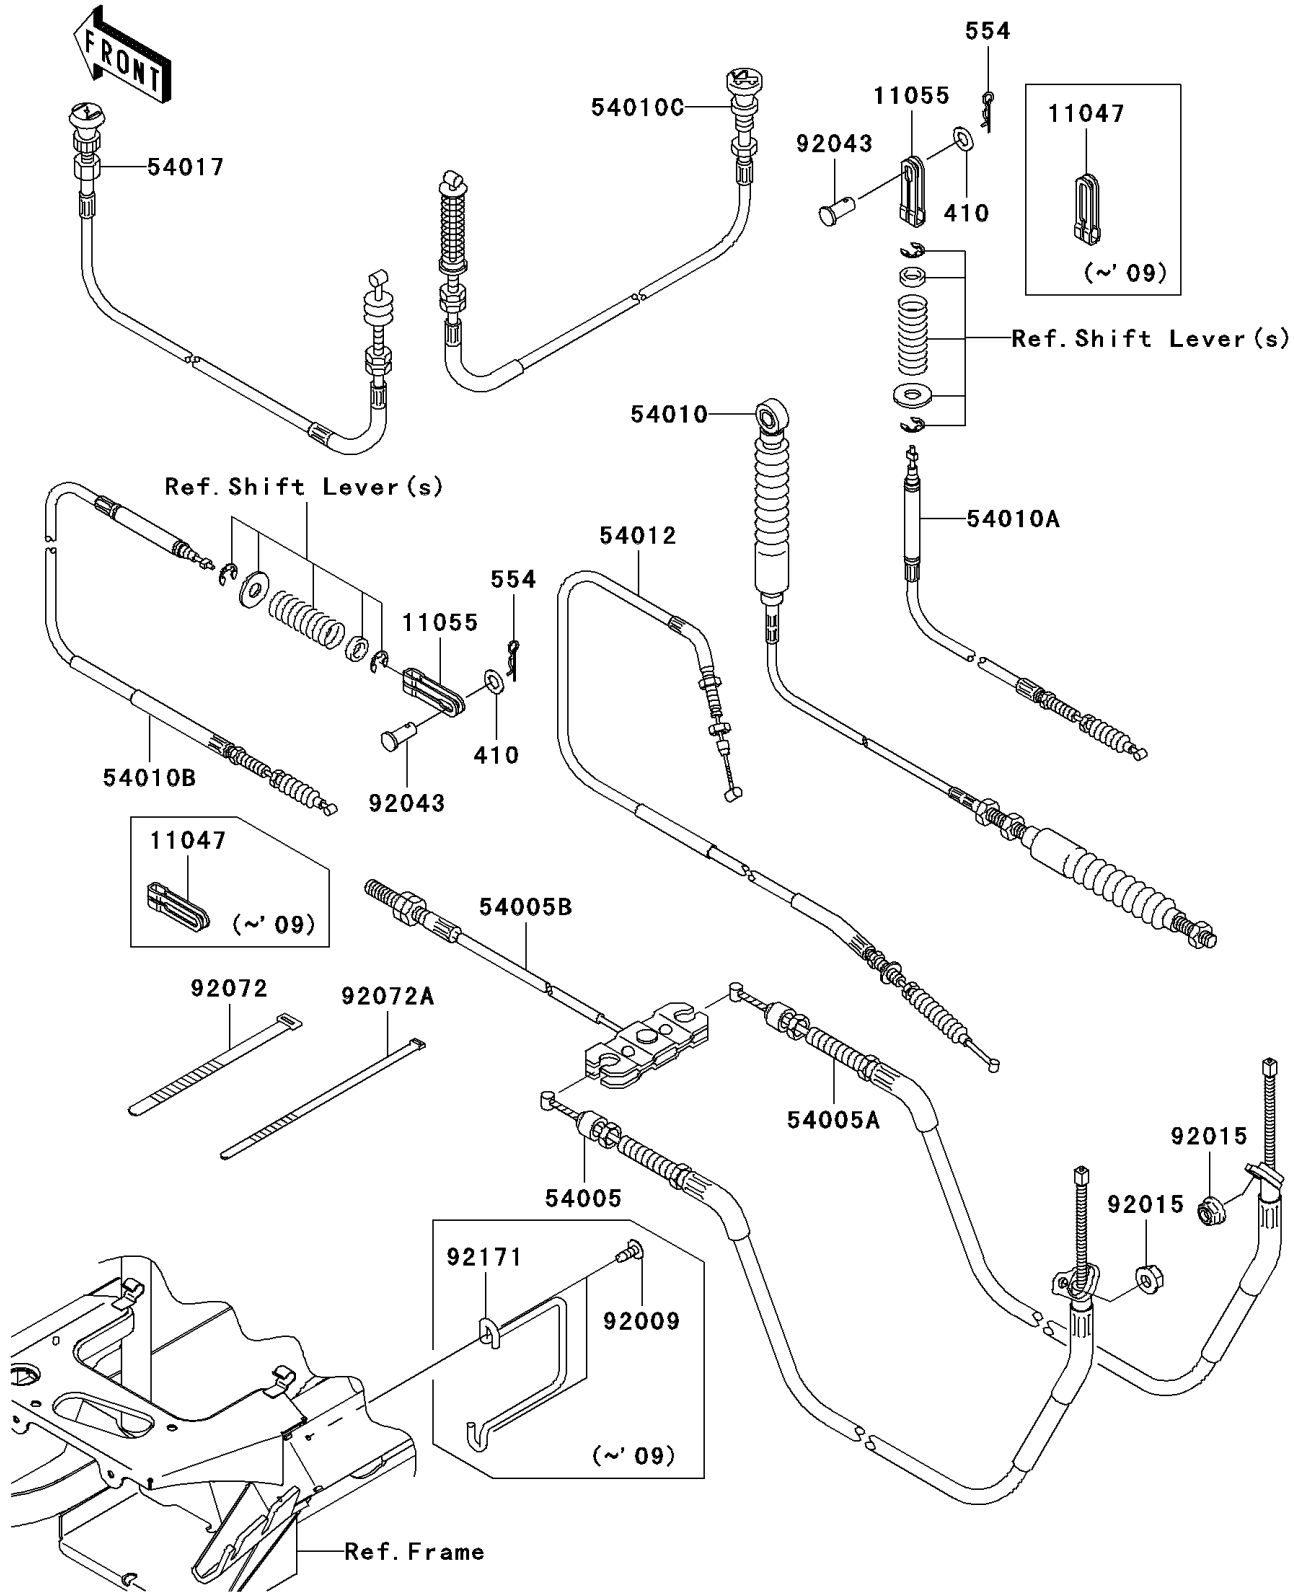

2009 Mule 610 4x4 PARTS DIAGRAM

Cables

F2540

2009 Mule 610 4x4 PARTS LIST

Cables

ITEM NAME	PART NUMBER	QUANTITY
WASHER-PLAIN-SMALL (Ref # 410)	410AA0600	2
PIN-SNAP (Ref # 554)	554DA0600	2
BRACKET,DIFF LOCK (Ref # 11047)	11047-1043	2
CABLE-BRAKE,PARKING,LH (Ref # 54005)	54005-0007	1
CABLE-BRAKE,PARKING,RH (Ref # 54005A)	54005-0008	1
CABLE-BRAKE,PARKING,FR (Ref # 54005B)	54005-1198	1
CABLE,SHIFT CONTROL (Ref # 54010)	54010-0014	1
CABLE,2-4WD (Ref # 54010A)	54010-0015	1
CABLE,DIFF LOCK (Ref # 54010B)	54010-0017	1
CABLE,HOOD (Ref # 54010C)	54010-0026	1
CABLE-THROTTLE (Ref # 54012)	54012-0127	1
CABLE-STARTER (Ref # 54017)	54017-0012	1
SCREW,TAPPING,6X16 (Ref # 92009)	92009-1166	2
NUT,LOCK,FLANGED,6MM (Ref # 92015)	92015-1339	2
PIN,6X11 (Ref # 92043)	92043-092	2
BAND,L=149 (Ref # 92072)	92072-031	2
BAND,L=188 (Ref # 92072A)	92072-1239	3
CLAMP (Ref # 92171)	92171-0300	1