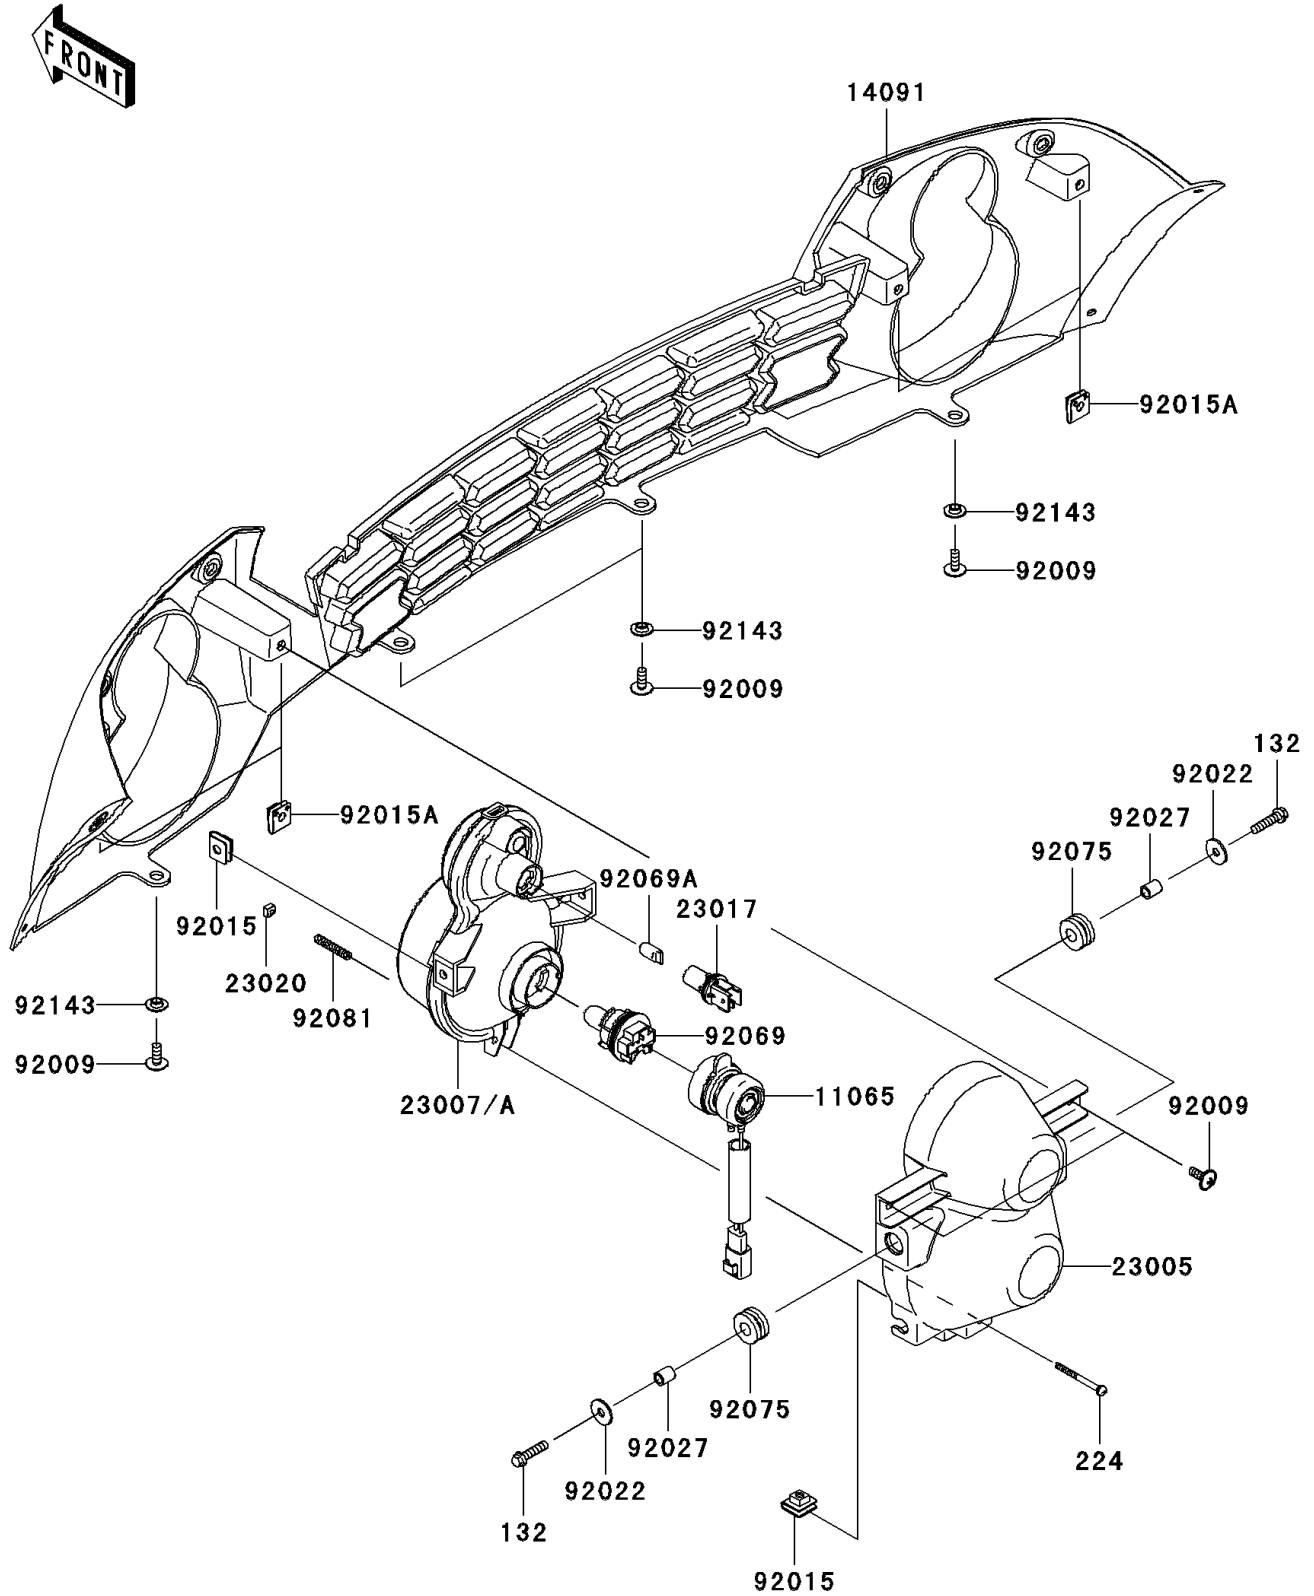

Mule 610 4x4 PARTS DIAGRAM

Headlight(s)

F2710

Mule 610 4x4 PARTS LIST

Headlight(s)

ITEM NAME	PART NUMBER	QUANTITY
BOLT-FLANGED-SMALL,6X25 (Ref # 132)	132BA0625	4
SCREW-PAN-WP-CROS,4X45 (Ref # 224)	224AA0445	2
CAP,HEAD LAMP (Ref # 11065)	11065-0104	2
COVER,FRONT GRILLE,F.BLACK (Ref # 14091)	14091-0342-6Z	1
BODY-COMP-HEAD LAMP (Ref # 23005)	23005-0005	2
LENS-COMP,HEAD LAMP,LH (Ref # 23007)	23007-0047	1
LENS-COMP,HEAD LAMP,RH (Ref # 23007A)	23007-0048	1
SOCKET,HEAD LAMP (Ref # 23017)	23017-0002	2
NUT,4MM,FOCUS ADJUST (Ref # 23020)	23020-018	2
SCREW,6X16 (Ref # 92009)	92009-1621	8
NUT,6MM (Ref # 92015)	92015-1094	6
NUT,CLAMP,6MM (Ref # 92015A)	92015-1678	4
WASHER,6.5X20X1.6 (Ref # 92022)	92022-125	4
COLLAR,6.8X10X12 (Ref # 92027)	92027-162	4
BULB,12V 30/30W (Ref # 92069)	92069-0012	2
BULB,12V 5W (Ref # 92069A)	92069-0013	2
DAMPER (Ref # 92075)	92075-1690	4
SPRING,FOCUS ADJUST (Ref # 92081)	92081-1896	2
COLLAR (Ref # 92143)	92143-1087	4