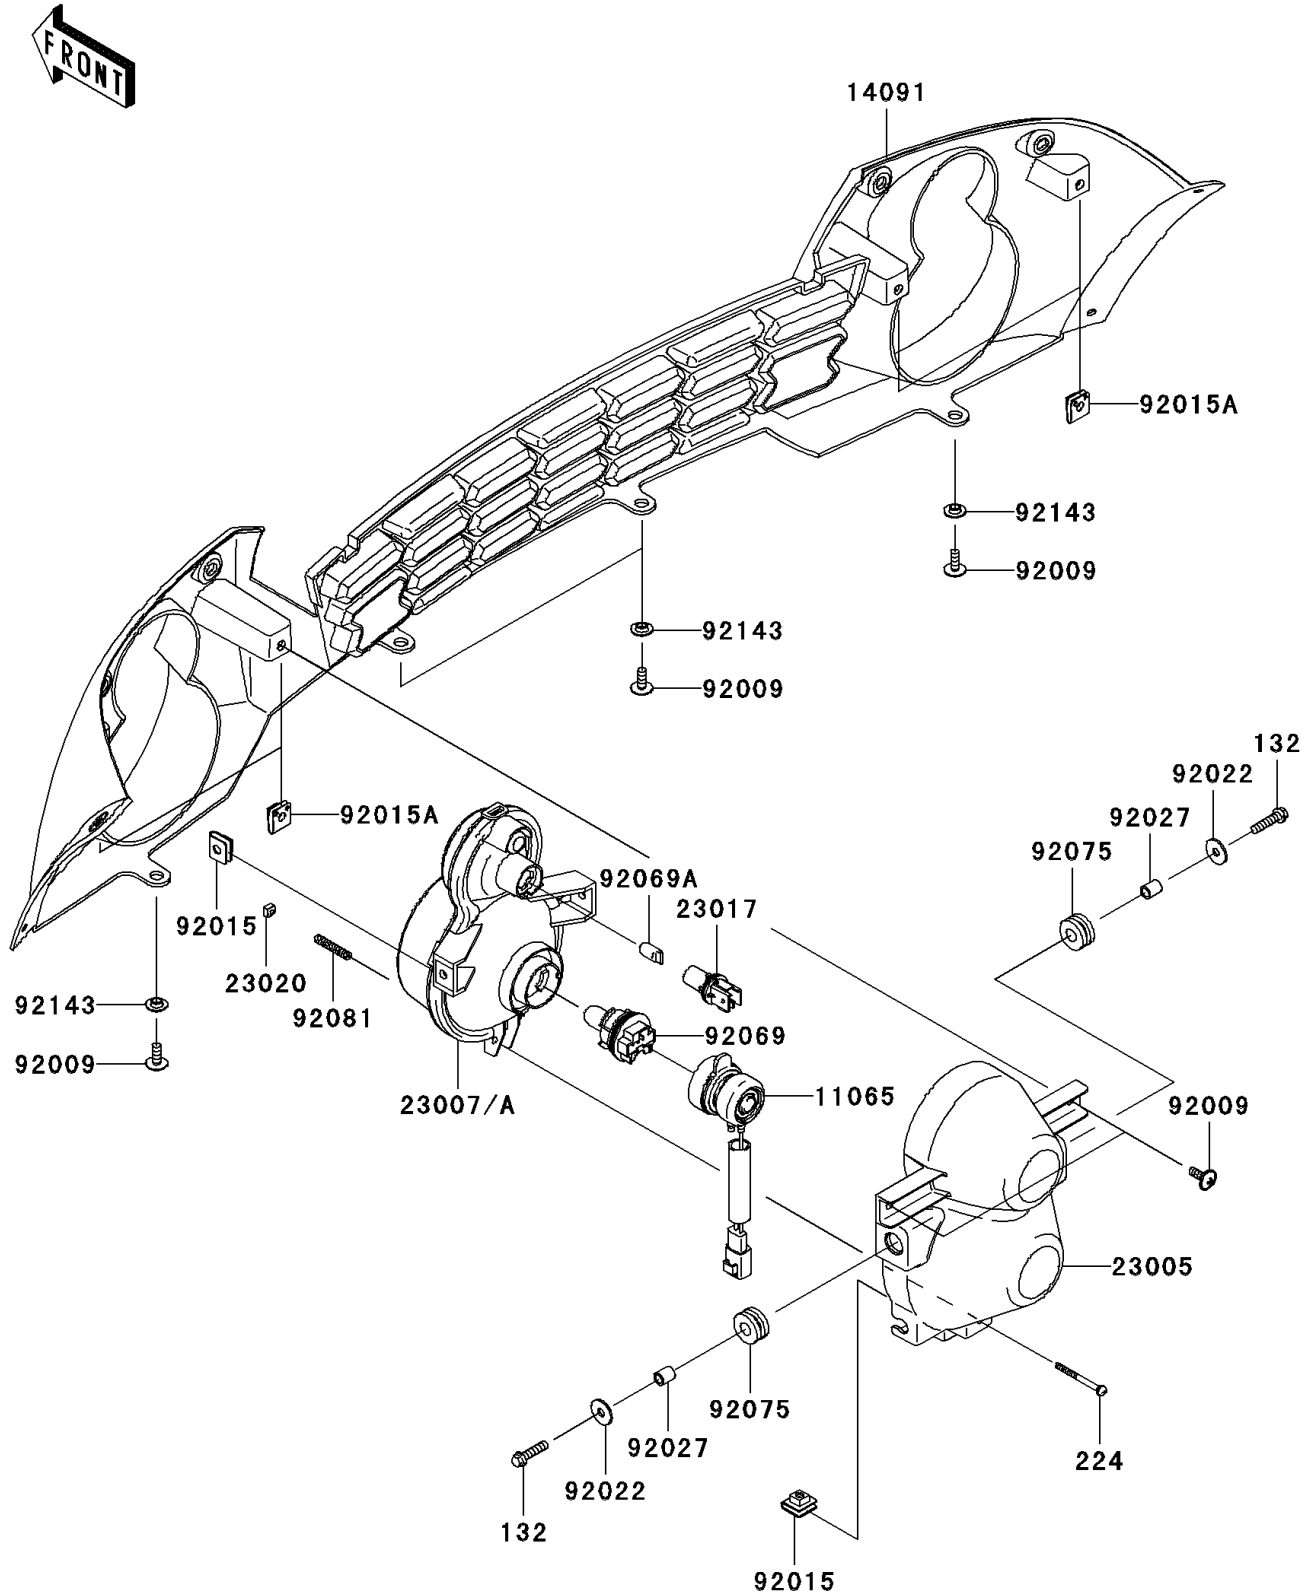

2009 Mule 610 4x4 PARTS DIAGRAM

Headlight(s)

F2710

2009 Mule 610 4x4 PARTS LIST

Headlight(s)

ITEM NAME	PART NUMBER	QUANTITY
BOLT-FLANGED-SMALL,6X25 (Ref # 132)	132BA0625	4
SCREW-PAN-WP-CROS,4X45 (Ref # 224)	224AA0445	2
CAP,HEAD LAMP (Ref # 11065)	11065-0104	2
COVER,FRONT GRILLE,F.BLACK (Ref # 14091)	14091-0342-6Z	1
BODY-COMP-HEAD LAMP (Ref # 23005)	23005-0005	2
LENS-COMP,HEAD LAMP,LH (Ref # 23007)	23007-0047	1
LENS-COMP,HEAD LAMP,RH (Ref # 23007A)	23007-0048	1
SOCKET,HEAD LAMP (Ref # 23017)	23017-0002	2
NUT,4MM,FOCUS ADJUST (Ref # 23020)	23020-018	2
SCREW,6X16 (Ref # 92009)	92009-1621	8
NUT,6MM (Ref # 92015)	92015-1094	6
NUT,CLAMP,6MM (Ref # 92015A)	92015-1678	4
WASHER,6.5X20X1.6 (Ref # 92022)	92022-125	4
COLLAR,6.8X10X12 (Ref # 92027)	92027-162	4
BULB,12V 30/30W (Ref # 92069)	92069-0012	2
BULB,12V 5W (Ref # 92069A)	92069-0013	2
DAMPER (Ref # 92075)	92075-1690	4
SPRING,FOCUS ADJUST (Ref # 92081)	92081-1896	2
COLLAR (Ref # 92143)	92143-1087	4