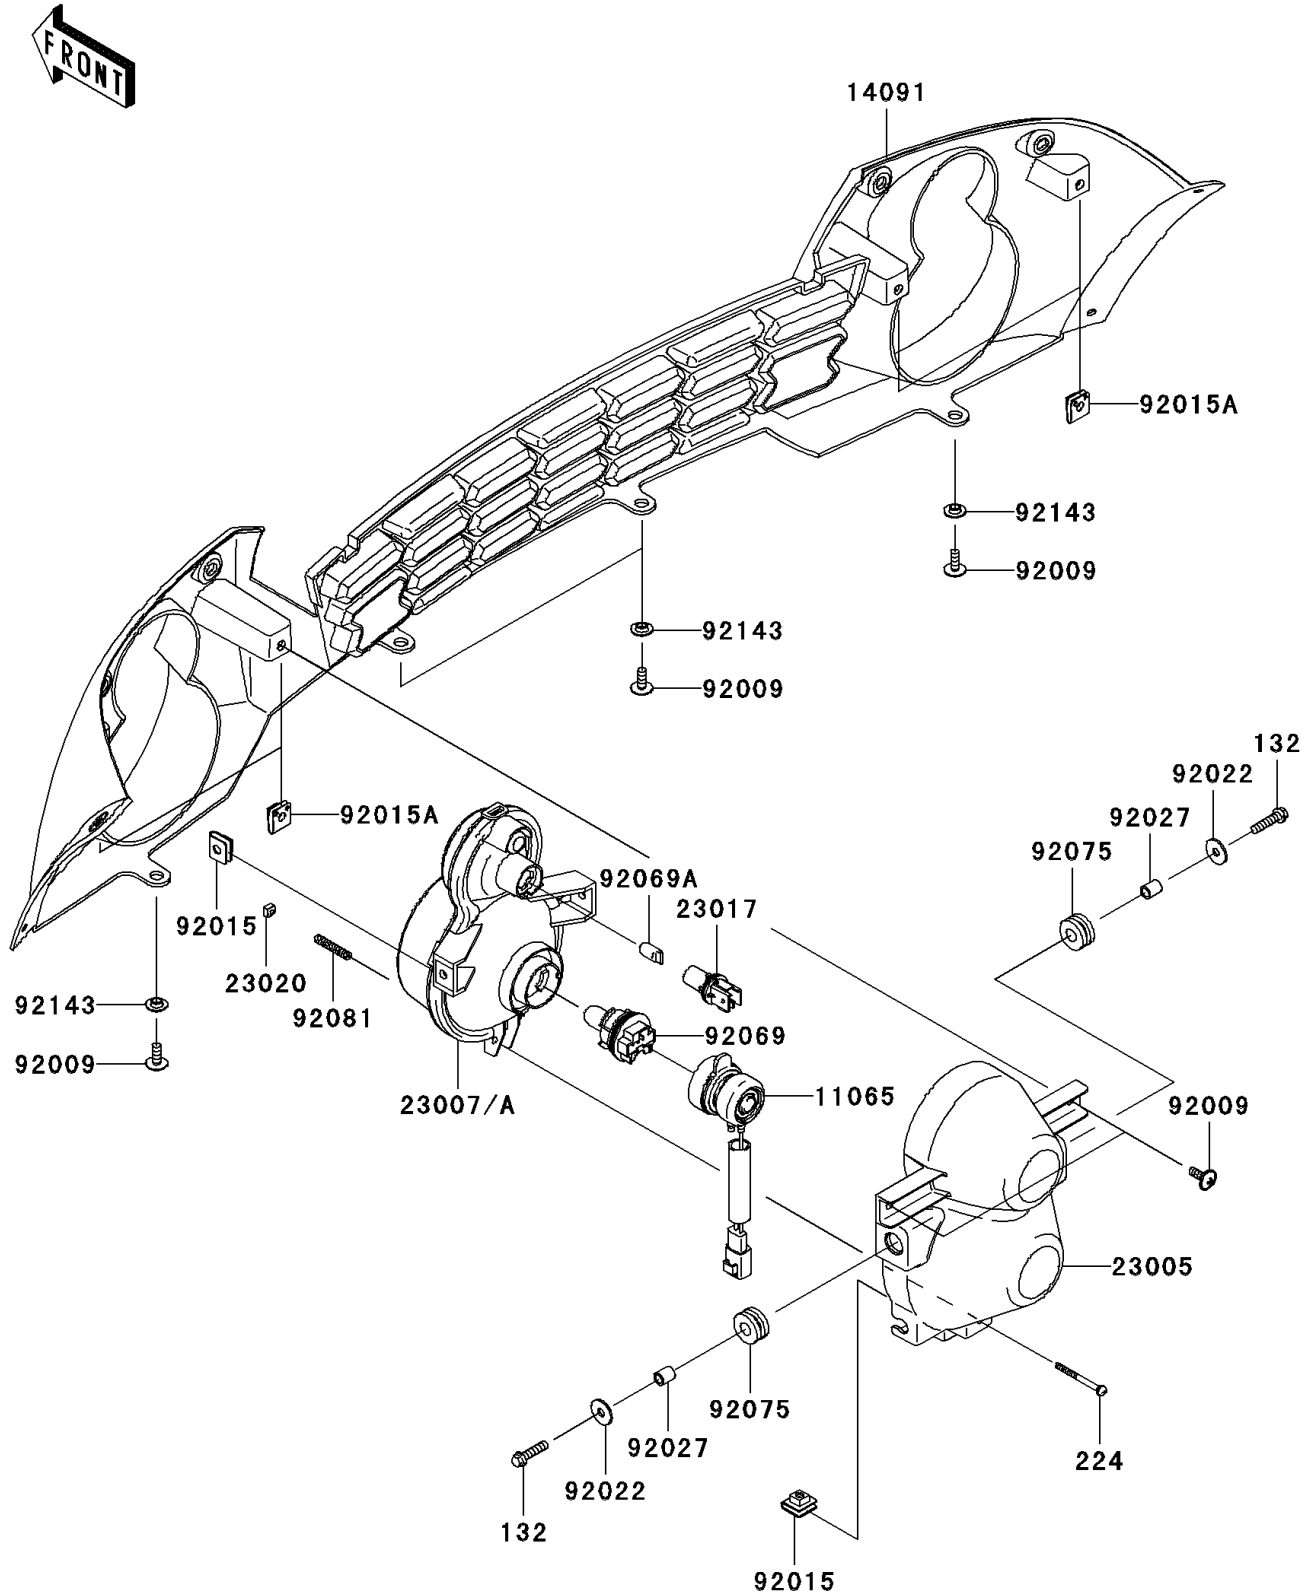

2010 Mule 610 4x4 PARTS DIAGRAM

Headlight(s)

F2710

2010 Mule 610 4x4 PARTS LIST

Headlight(s)

ITEM NAME	PART NUMBER	QUANTITY
BOLT-FLANGED-SMALL,6X25 (Ref # 132)	132BA0625	4
SCREW-PAN-WP-CROS,4X45 (Ref # 224)	224AA0445	2
CAP,HEAD LAMP (Ref # 11065)	11065-0104	2
COVER,FRONT GRILLE,F.BLACK (Ref # 14091)	14091-0342-6Z	1
BODY-COMP-HEAD LAMP (Ref # 23005)	23005-0005	2
LENS-COMP,HEAD LAMP,LH (Ref # 23007)	23007-0047	1
LENS-COMP,HEAD LAMP,RH (Ref # 23007A)	23007-0048	1
SOCKET,HEAD LAMP (Ref # 23017)	23017-0002	2
NUT,4MM,FOCUS ADJUST (Ref # 23020)	23020-018	2
SCREW,6X16 (Ref # 92009)	92009-1621	8
NUT,6MM (Ref # 92015)	92015-1094	6
NUT,CLAMP,6MM (Ref # 92015A)	92015-1678	4
WASHER,6.5X20X1.6 (Ref # 92022)	92022-125	4
COLLAR,6.8X10X12 (Ref # 92027)	92027-162	4
BULB,12V 30/30W (Ref # 92069)	92069-0012	2
BULB,12V 5W (Ref # 92069A)	92069-0013	2
DAMPER (Ref # 92075)	92075-1690	4
SPRING,FOCUS ADJUST (Ref # 92081)	92081-1896	2
COLLAR (Ref # 92143)	92143-1087	4