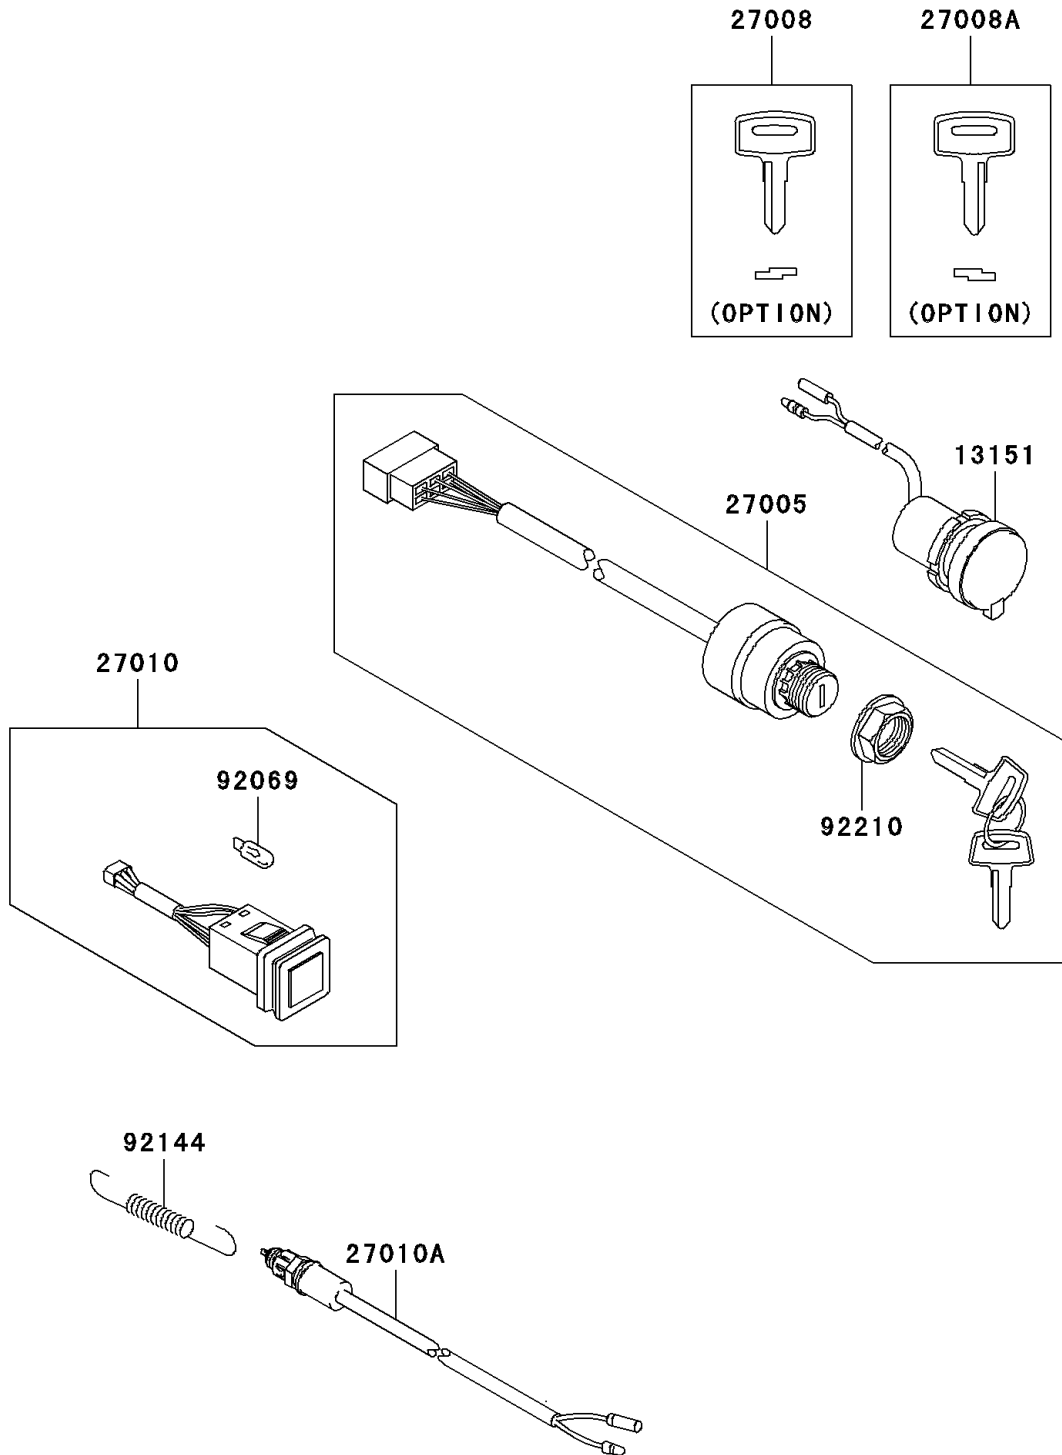

# 2009 Mule 610 4x4 PARTS DIAGRAM

Ignition Switch

F2770

## 2009 Mule 610 4x4 PARTS LIST

### Ignition Switch

| ITEM NAME                              | PART NUMBER | QUANTITY |
|--|-------------|----------|
| SWITCH-COMP,D.C.TERMINAL (Ref # 13151) | 13151-0003  | 1        |
| SWITCH-ASSY-IGNITION (Ref # 27005)     | 27005-0011  | 1        |
| KEY-LOCK,BLANK (Ref # 27008)           | 27008-1153  | 1        |
| KEY-LOCK,BLANK (Ref # 27008A)          | 27008-1157  | 1        |
| SWITCH,HEAD LAMP (Ref # 27010)         | 27010-0105  | 1        |
| SWITCH,REAR BRAKE (Ref # 27010A)       | 27010-1475  | 1        |
| BULB,12V 1.7W (Ref # 92069)            | 92069-0036  | 1        |
| SPRING,REAR BRAKE SWITCH (Ref # 92144) | 92144-1143  | 1        |
| NUT,IGNITION SWITCH (Ref # 92210)      | 92210-1264  | 1        |