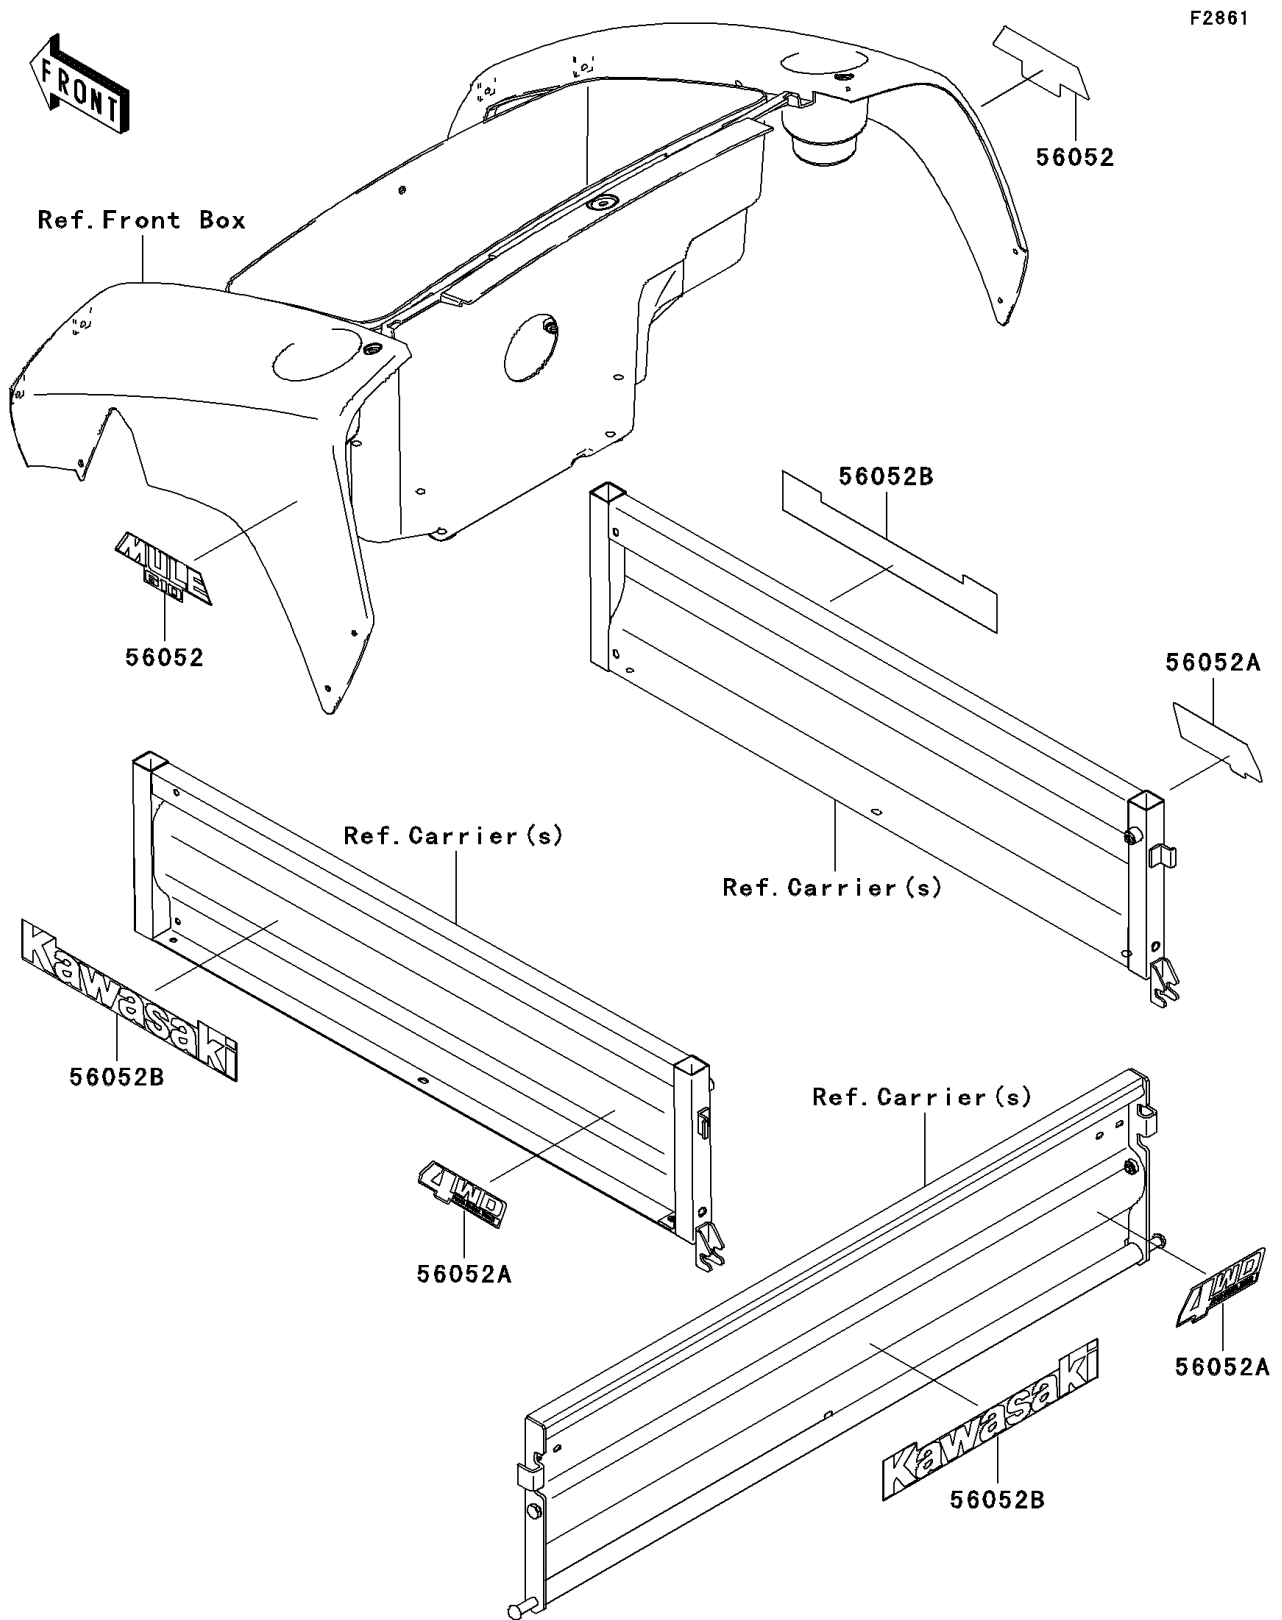

# 2009 Mule 610 4x4 PARTS DIAGRAM

Decals

## 2009 Mule 610 4x4 PARTS LIST

### Decals

ITEM NAME	PART NUMBER	QUANTITY
MARK,FR FENDER,MULE 610 (Ref # 56052)	56052-0563	2
MARK,SIDE PLATE,4WD (Ref # 56052A)	56052-1247	3
MARK,KAWASAKI (Ref # 56052B)	56052-1809	3