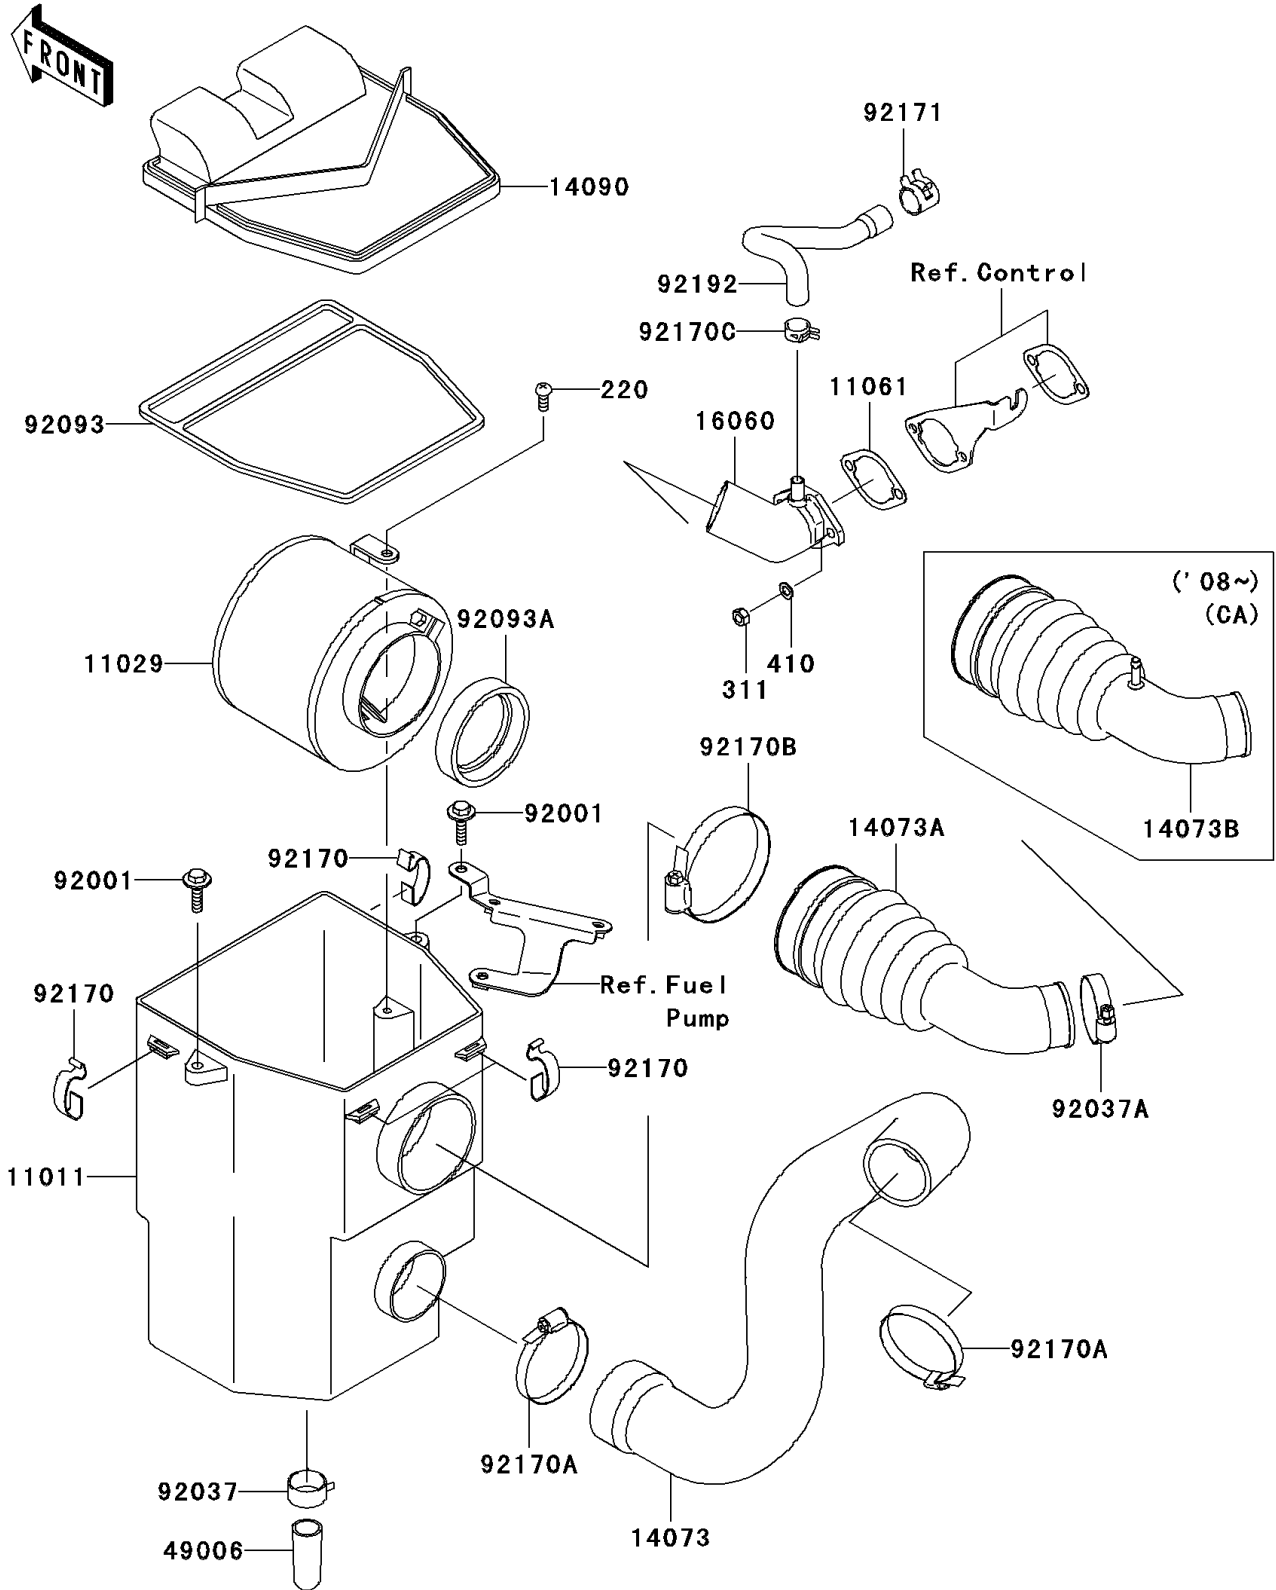

2006 Mule 610 4x4 Hardwoods Green HD PARTS DIAGRAM

Air Cleaner

E1130

2006 Mule 610 4x4 Hardwoods Green HD PARTS LIST

Air Cleaner

| ITEM NAME | PART NUMBER | QUANTITY |
|--|-------------|----------|
| SCREW-PAN-CROSS,6X14 (Ref # 220) | 220AA0614 | 1 |
| NUT-HEX,6MM (Ref # 311) | 311AA0600 | 2 |
| WASHER-PLAIN-SMALL (Ref # 410) | 410AA0600 | 2 |
| CASE-AIR FILTER (Ref # 11011) | 11011-1367 | 1 |
| ELEMENT-ASSY-AIR FILTER (Ref # 11029) | 11029-1004 | 1 |
| GASKET (Ref # 11061) | 11061-7026 | 1 |
| DUCT,FRAME-AIR FILTER (Ref # 14073) | 14073-0072 | 1 |
| DUCT,AIR FILTER-IN.PIPE (Ref # 14073A) | 14073-0074 | 1 |
| COVER,AIR FILTER (Ref # 14090) | 14090-1106 | 1 |
| PIPE-INTAKE (Ref # 16060) | 16060-2210 | 1 |
| BOOT (Ref # 49006) | 49006-1351 | 1 |
| BOLT,6X25,W/WASHER (Ref # 92001) | 92001-1140 | 2 |
| CLAMP,HOSE CLIP (Ref # 92037) | 92037-1460 | 1 |
| CLAMP (Ref # 92037A) | 92037-506 | 1 |
| SEAL,AIR FILTER (Ref # 92093) | 92093-1241 | 1 |
| SEAL,DUST (Ref # 92093A) | 92093-1322 | 1 |
| CLAMP,AIR FILTER (Ref # 92170) | 92170-1211 | 4 |
| CLAMP (Ref # 92170A) | 92170-1674 | 2 |
| CLAMP (Ref # 92170B) | 92170-1679 | 1 |
| CLAMP (Ref # 92170C) | 92170-7003 | 1 |
| CLAMP (Ref # 92171) | 92171-7013 | 1 |
| TUBE,BREATHER (Ref # 92192) | 92192-2084 | 1 |