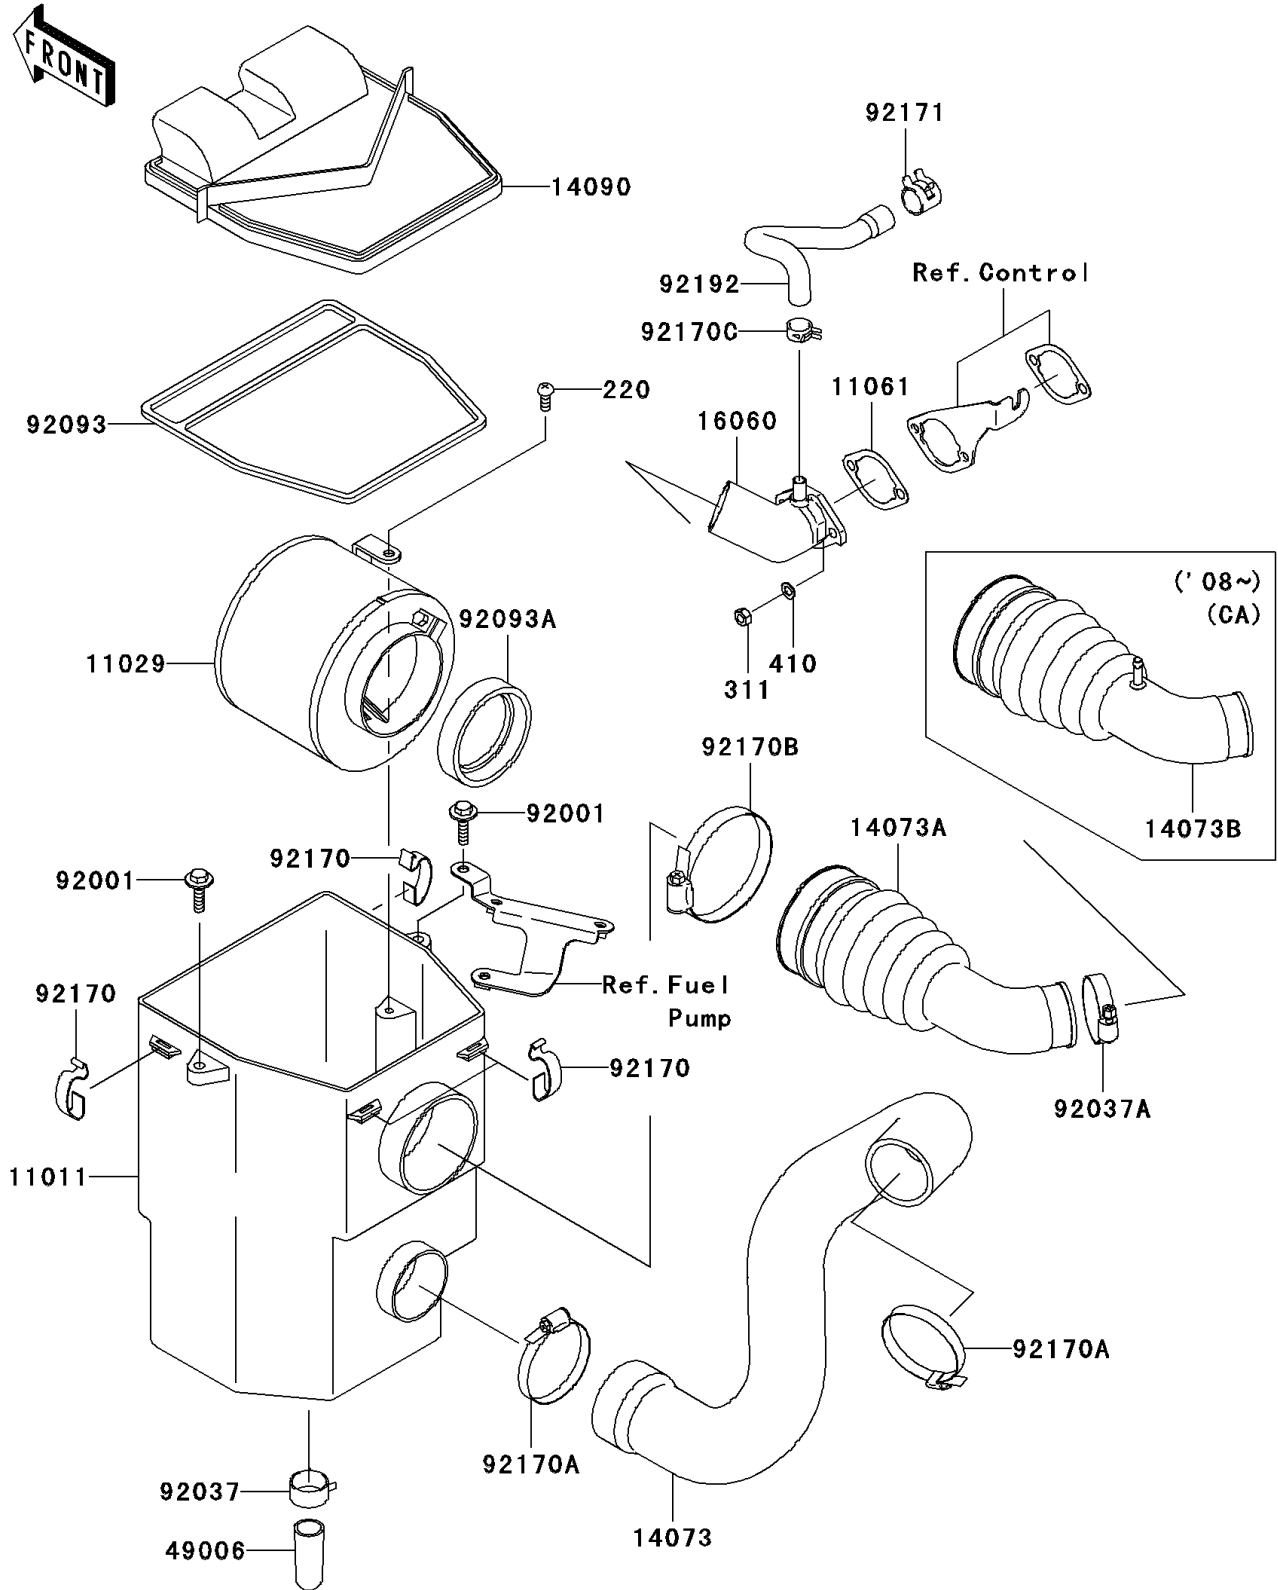

2008 Mule 610 4x4 Hardwoods Green HD PARTS DIAGRAM

Air Cleaner

E1130

2008 Mule 610 4x4 Hardwoods Green HD PARTS LIST

Air Cleaner

ITEM NAME	PART NUMBER	QUANTITY
SCREW-PAN-CROSS,6X14 (Ref # 220)	220AA0614	1
NUT-HEX,6MM (Ref # 311)	311AA0600	2
WASHER-PLAIN-SMALL (Ref # 410)	410AA0600	2
CASE-AIR FILTER (Ref # 11011)	11011-1367	1
ELEMENT-ASSY-AIR FILTER (Ref # 11029)	11029-1004	1
GASKET (Ref # 11061)	11061-7026	1
DUCT,FRAME-AIR FILTER (Ref # 14073)	14073-0072	1
COVER,AIR FILTER (Ref # 14090)	14090-1106	1
PIPE-INTAKE (Ref # 16060)	16060-2210	1
BOOT (Ref # 49006)	49006-1351	1
BOLT,6X25,W/WASHER (Ref # 92001)	92001-1140	2
CLAMP,HOSE CLIP (Ref # 92037)	92037-1460	1
CLAMP (Ref # 92037A)	92037-506	1
SEAL,AIR FILTER (Ref # 92093)	92093-1241	1
SEAL,DUST (Ref # 92093A)	92093-1322	1
CLAMP,AIR FILTER (Ref # 92170)	92170-1211	4
CLAMP (Ref # 92170A)	92170-1674	2
CLAMP (Ref # 92170B)	92170-1679	1
CLAMP (Ref # 92170C)	92170-7003	1
CLAMP (Ref # 92171)	92171-7013	1
TUBE,BREATHER (Ref # 92192)	92192-2084	1
DUCT,AIR FILTER-IN.PIPE (Ref # 14073A)	14073-0074	1
DUCT,AIR FILTER-IN.PIPE (Ref # 14073B)	14073-0193	1