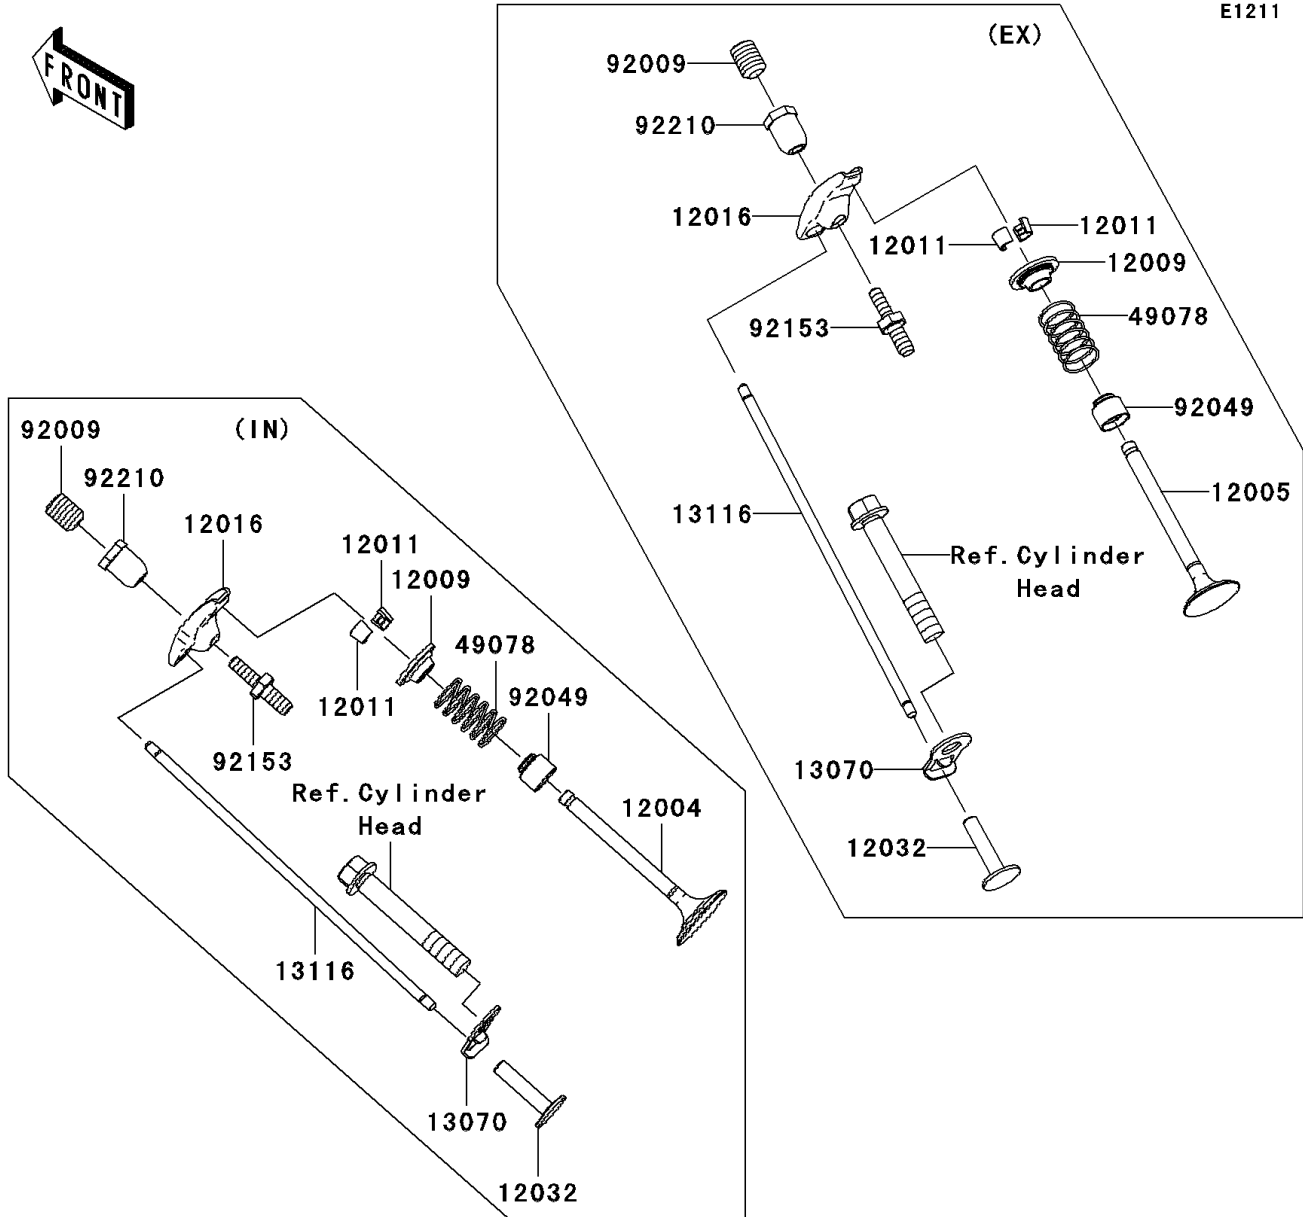

2008 Mule 610 4x4 Hardwoods Green HD PARTS DIAGRAM

Valve(s)/Camshaft(s)

E1211

2008 Mule 610 4x4 Hardwoods Green HD PARTS LIST

Valve(s)/Camshaft(s)

ITEM NAME	PART NUMBER	QUANTITY
VALVE-INTAKE (Ref # 12004)	12004-7004	1
VALVE-EXHAUST (Ref # 12005)	12005-7005	1
RETAINER-VALVE SPRING (Ref # 12009)	12009-7002	2
COLLET (Ref # 12011)	12011-2052	4
ARM-ROCKER (Ref # 12016)	12016-7007	2
TAPPET (Ref # 12032)	12032-7001	2
GUIDE,ROD-PUSH (Ref # 13070)	13070-7012	2
ROD-PUSH (Ref # 13116)	13116-7004	2
SPRING-ENGINE VALVE (Ref # 49078)	49078-7003	2
CAMSHAFT-COMP (Ref # 49118)	49118-7011	1
SCREW (Ref # 92009)	92009-2341	2
SEAL-OIL (Ref # 92049)	92049-7020	2
SPRING (Ref # 92145)	92145-7001	1
BOLT (Ref # 92153)	92153-7019	2
NUT,M6 (Ref # 92210)	92210-7032	2