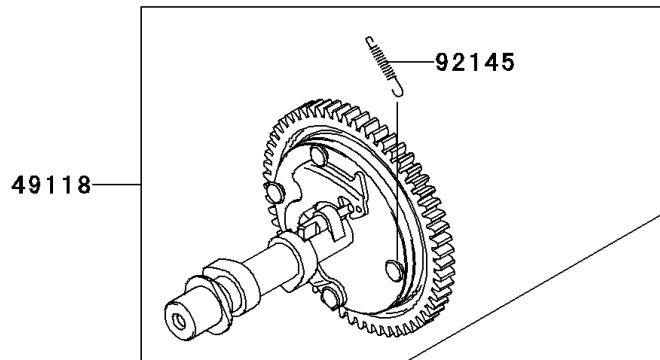

2008 Mule 610 4x4 Hardwoods Green HD PARTS DIAGRAM

Valve(s)/Camshaft(s)

E1211

2008 Mule 610 4x4 Hardwoods Green HD PARTS LIST

Valve(s)/Camshaft(s)

ITEM NAME	PART NUMBER	QUANTITY
VALVE-INTAKE (Ref # 12004)	12004-7004	1
VALVE-EXHAUST (Ref # 12005)	12005-7005	1
RETAINER-VALVE SPRING (Ref # 12009)	12009-7002	2
COLLET (Ref # 12011)	12011-2052	4
ARM-ROCKER (Ref # 12016)	12016-7007	2
TAPPET (Ref # 12032)	12032-7001	2
GUIDE,ROD-PUSH (Ref # 13070)	13070-7012	2
ROD-PUSH (Ref # 13116)	13116-7004	2
SPRING-ENGINE VALVE (Ref # 49078)	49078-7003	2
CAMSHAFT-COMP (Ref # 49118)	49118-7011	1
SCREW (Ref # 92009)	92009-2341	2
SEAL-OIL (Ref # 92049)	92049-7020	2
SPRING (Ref # 92145)	92145-7001	1
BOLT (Ref # 92153)	92153-7019	2
NUT,M6 (Ref # 92210)	92210-7032	2