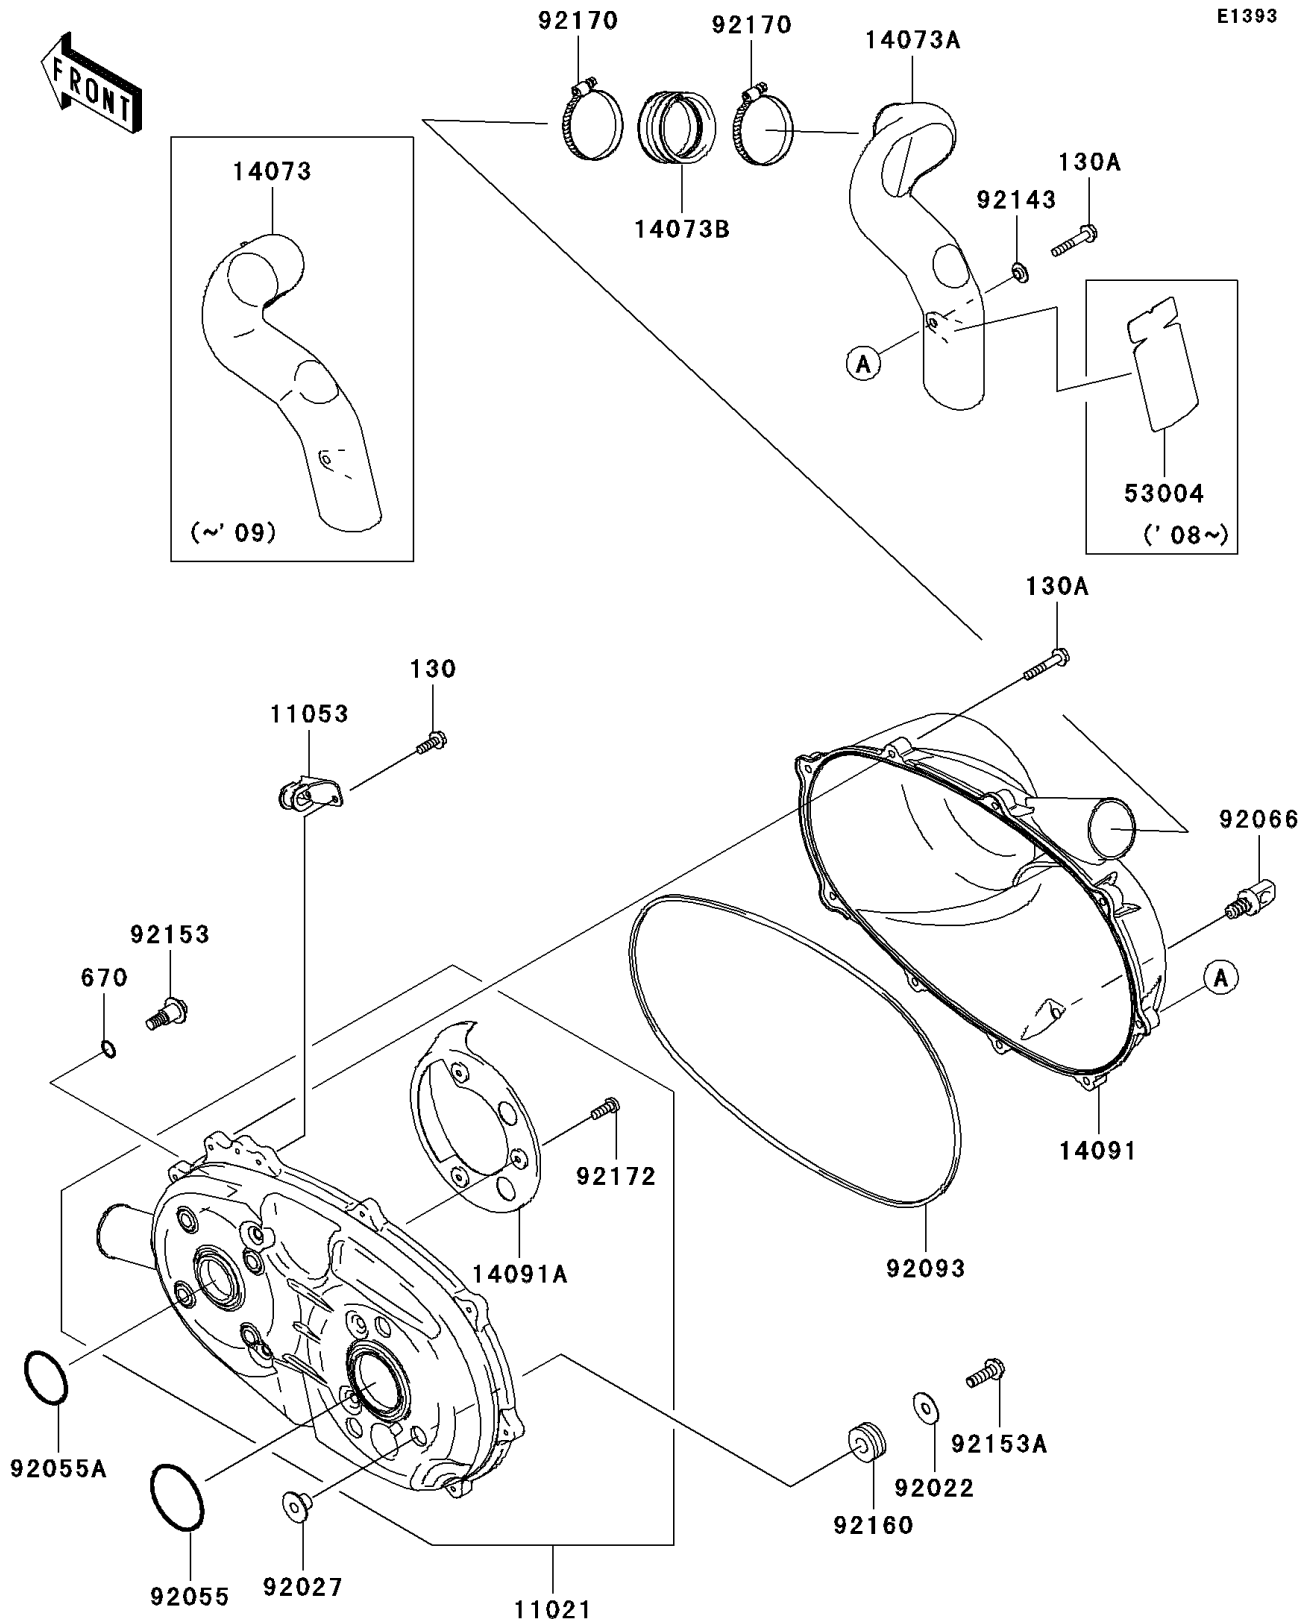

2008 Mule 610 4x4 Hardwoods Green HD PARTS DIAGRAM

Converter Cover

E1393

2008 Mule 610 4x4 Hardwoods Green HD PARTS LIST

Converter Cover

ITEM NAME	PART NUMBER	QUANTITY
BOLT-FLANGED,6X18 (Ref # 130)	130BB0618	2
BOLT-FLANGED,6X35 (Ref # 130A)	130BB0635	9
O RING,12MM (Ref # 670)	670D2012	4
CASE-ASSY,BELT CONVERTER (Ref # 11021)	11021-0003	1
BRACKET (Ref # 11053)	11053-1483	1
DUCT,EXHAUST (Ref # 14073)	14073-0071	1
DUCT,JOINT (Ref # 14073B)	14073-1775	1
COVER,BELT CONVERTER (Ref # 14091)	14091-0192	1
COVER (Ref # 14091A)	14091-0391	1
WASHER,8.5X26X0.8 (Ref # 92022)	92022-101	3
COLLAR (Ref # 92027)	92027-4015	3
RING-O,64X4 (Ref # 92055)	92055-0048	1
RING-O,50X4 (Ref # 92055A)	92055-1501	1
PLUG,DRAIN,11X19 (Ref # 92066)	92066-1580	1
SEAL (Ref # 92093)	92093-0018	1
COLLAR (Ref # 92143)	92143-1087	1
BOLT,8X26.5 (Ref # 92153)	92153-0594	4
BOLT,FLANGED,8X25 (Ref # 92153A)	92153-0953	3
DAMPER (Ref # 92160)	92160-1012	3
CLAMP (Ref # 92170)	92170-1764	2
SCREW,5X14 (Ref # 92172)	92172-0166	3
MAT (Ref # 53004)	53004-0030	1