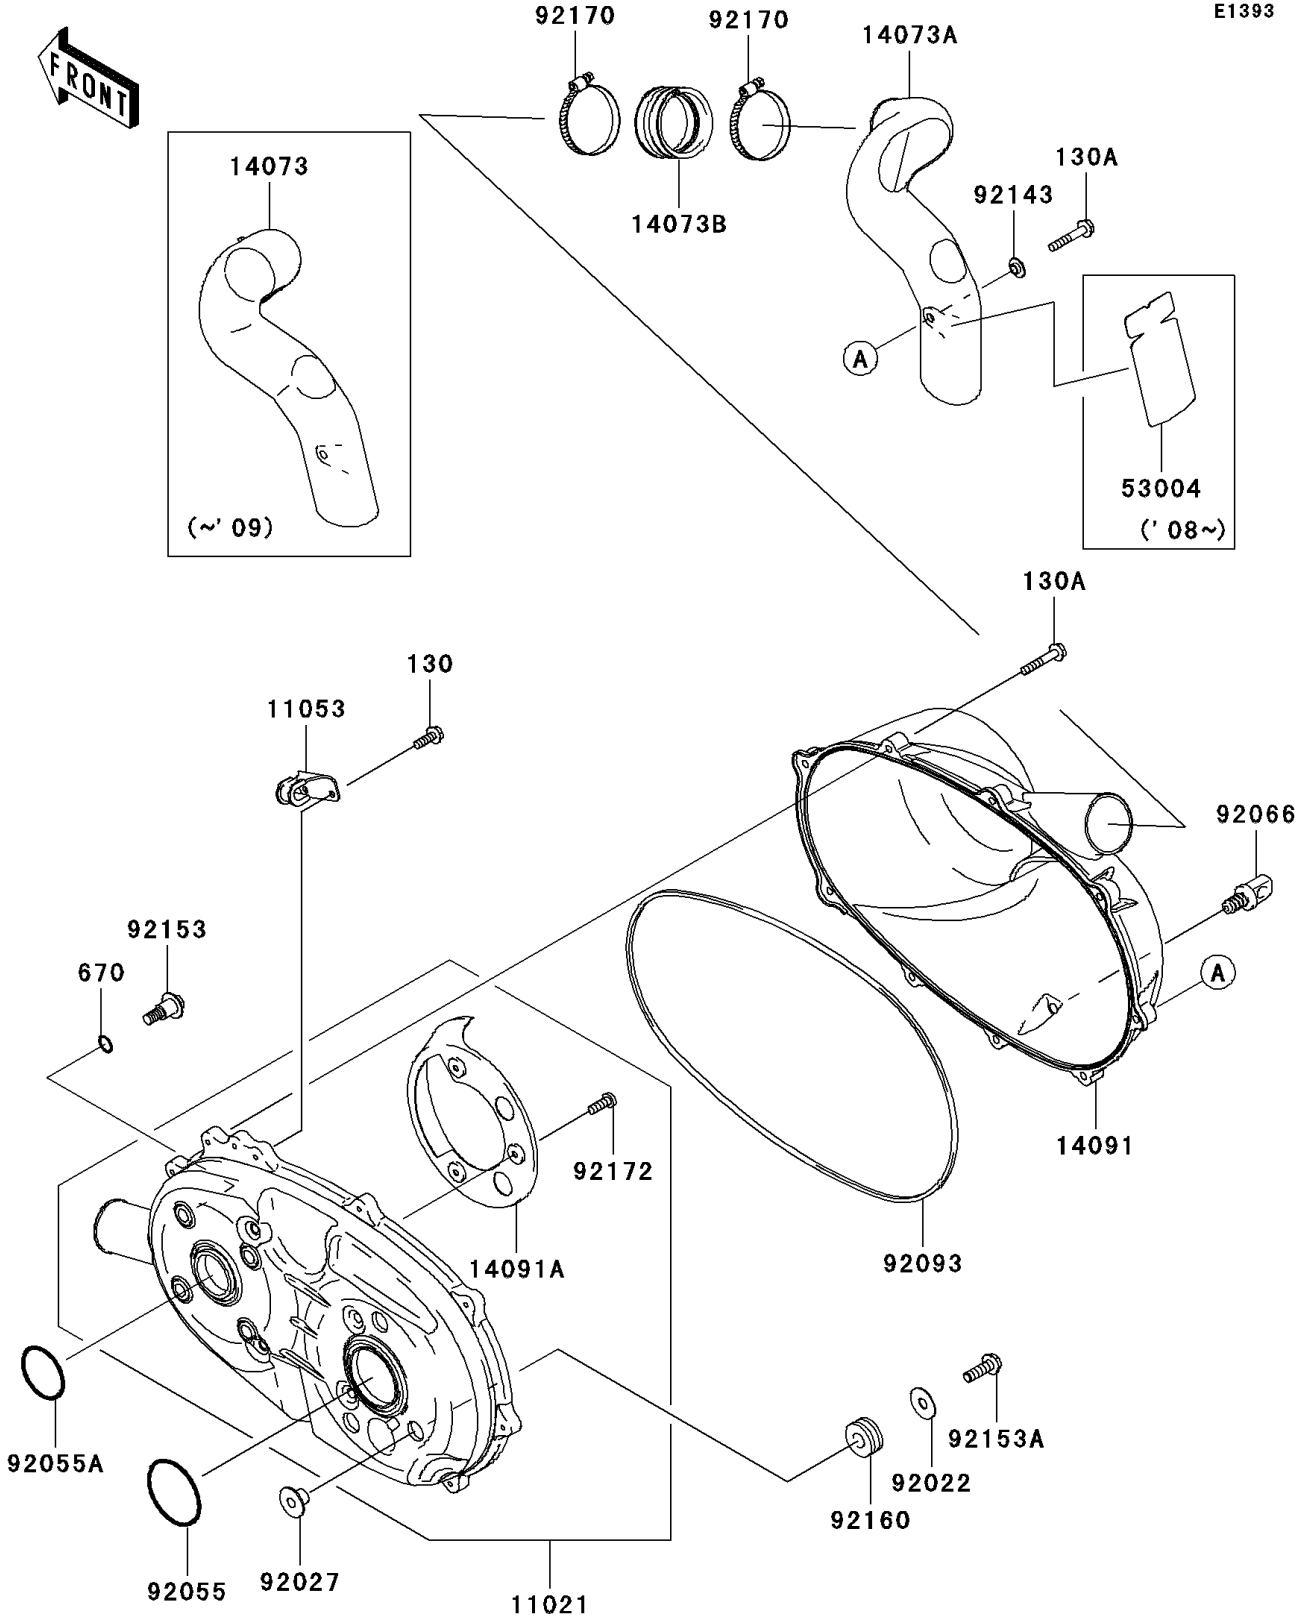

# 2010 Mule 610 4x4 Realtree APG HD PARTS DIAGRAM

Converter Cover

E1393

## 2010 Mule 610 4x4 Realtree APG HD PARTS LIST

### Converter Cover

ITEM NAME	PART NUMBER	QUANTITY
BOLT-FLANGED,6X18 (Ref # 130)	130BB0618	2
BOLT-FLANGED,6X35 (Ref # 130A)	130BB0635	9
O RING,12MM (Ref # 670)	670D2012	4
CASE-ASSY,BELT CONVERTER (Ref # 11021)	11021-0003	1
BRACKET (Ref # 11053)	11053-1483	1
DUCT,EXHAUST (Ref # 14073A)	14073-0287	1
DUCT,JOINT (Ref # 14073B)	14073-1775	1
COVER,BELT CONVERTER (Ref # 14091)	14091-0192	1
COVER (Ref # 14091A)	14091-0391	1
MAT (Ref # 53004)	53004-0030	1
WASHER,8.5X26X0.8 (Ref # 92022)	92022-101	3
COLLAR (Ref # 92027)	92027-4015	3
RING-O,64X4 (Ref # 92055)	92055-0048	1
RING-O,50X4 (Ref # 92055A)	92055-1501	1
PLUG,DRAIN,11X19 (Ref # 92066)	92066-1580	1
SEAL (Ref # 92093)	92093-0018	1
COLLAR (Ref # 92143)	92143-1087	1
BOLT,8X26.5 (Ref # 92153)	92153-0594	4
BOLT,FLANGED,8X25 (Ref # 92153A)	92153-0953	3
DAMPER (Ref # 92160)	92160-1012	3
CLAMP (Ref # 92170)	92170-1764	2
SCREW,5X14 (Ref # 92172)	92172-0166	3