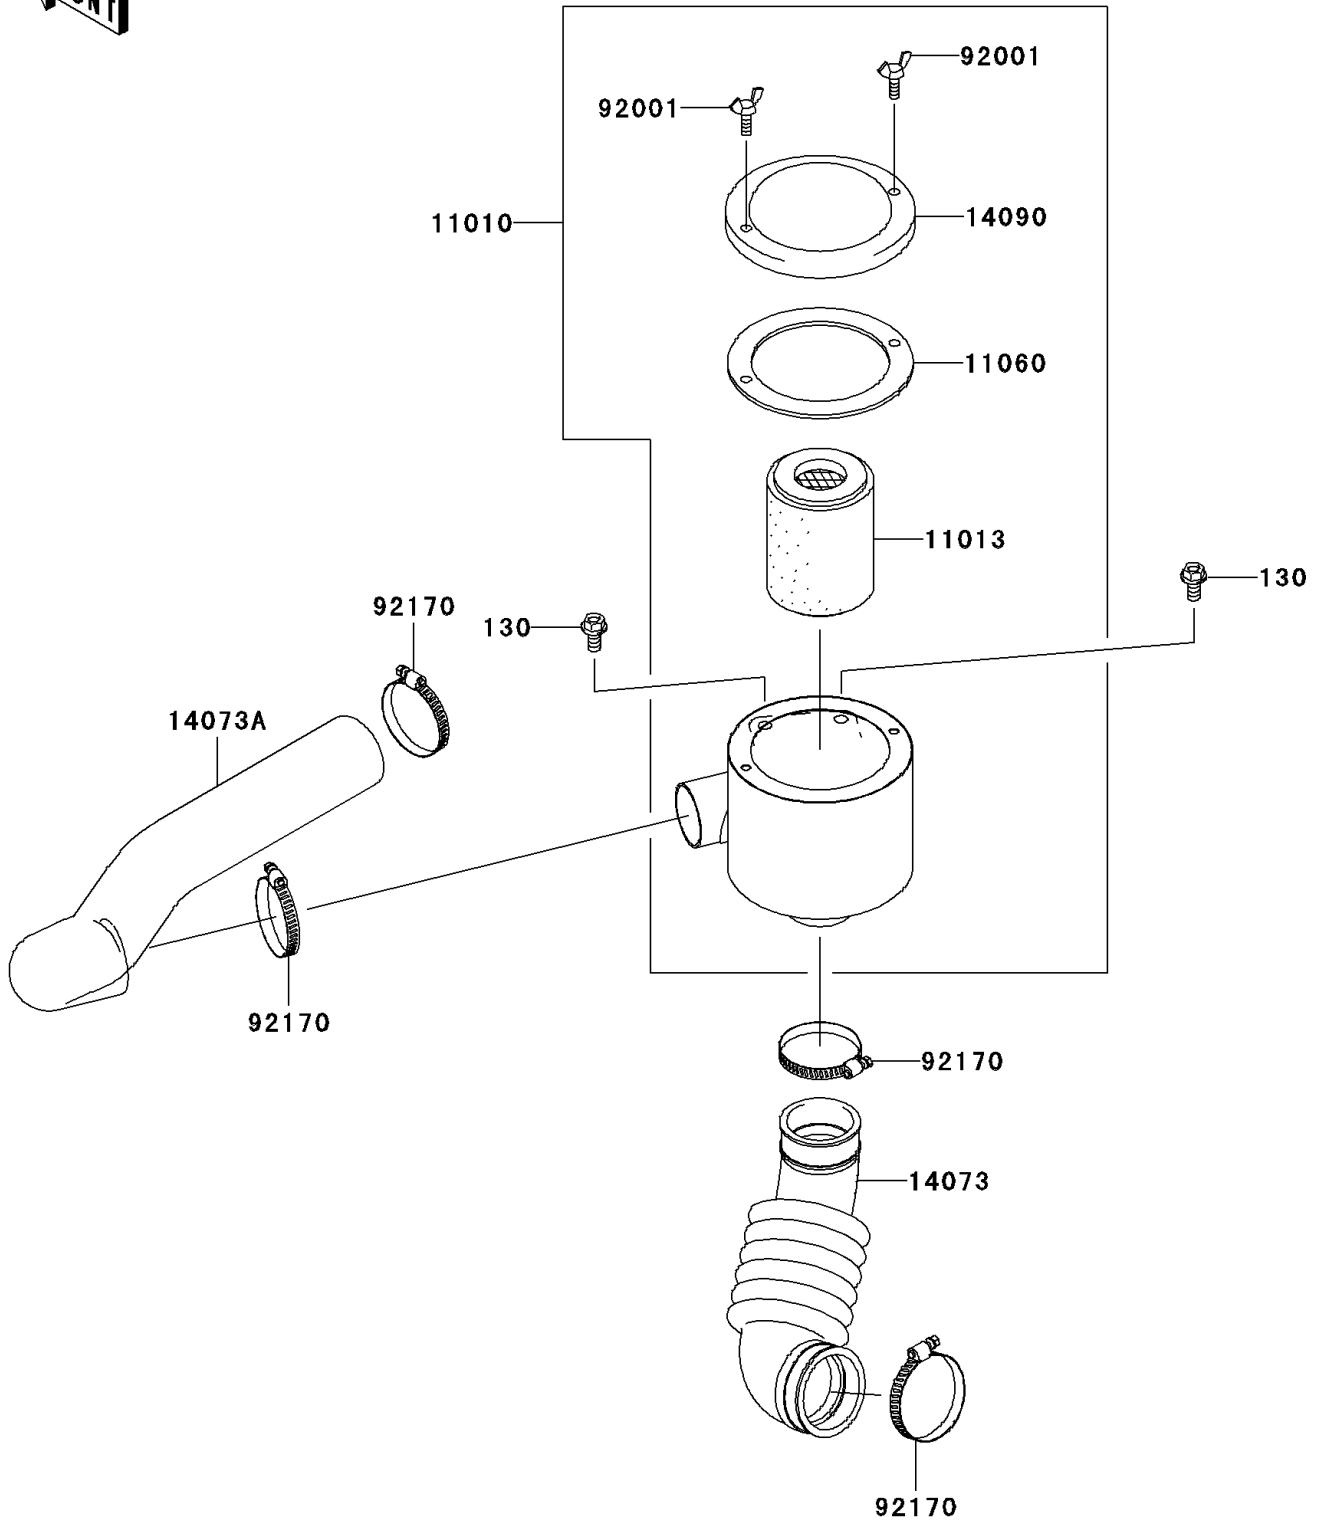

# 2008 Mule 610 4x4 Hardwoods Green HD PARTS DIAGRAM

Air Cleaner-Belt Converter

E1394

## 2008 Mule 610 4x4 Hardwoods Green HD PARTS LIST

### Air Cleaner-Belt Converter

ITEM NAME	PART NUMBER	QUANTITY
BOLT-FLANGED,8X16 (Ref # 130)	130BB0816	2
FILTER-ASSY-AIR (Ref # 11010)	11010-0055	1
ELEMENT-AIR FILTER (Ref # 11013)	11013-1263	1
GASKET,AIR FILTER CASE (Ref # 11060)	11060-1975	1
DUCT,AIR FILTER-CASE (Ref # 14073)	14073-0061	1
DUCT,BAR-AIR FILTER (Ref # 14073A)	14073-0080	1
COVER,AIR FILTER (Ref # 14090)	14090-1766	1
BOLT,WING,6X15 (Ref # 92001)	92001-1703	2
CLAMP (Ref # 92170)	92170-1674	4