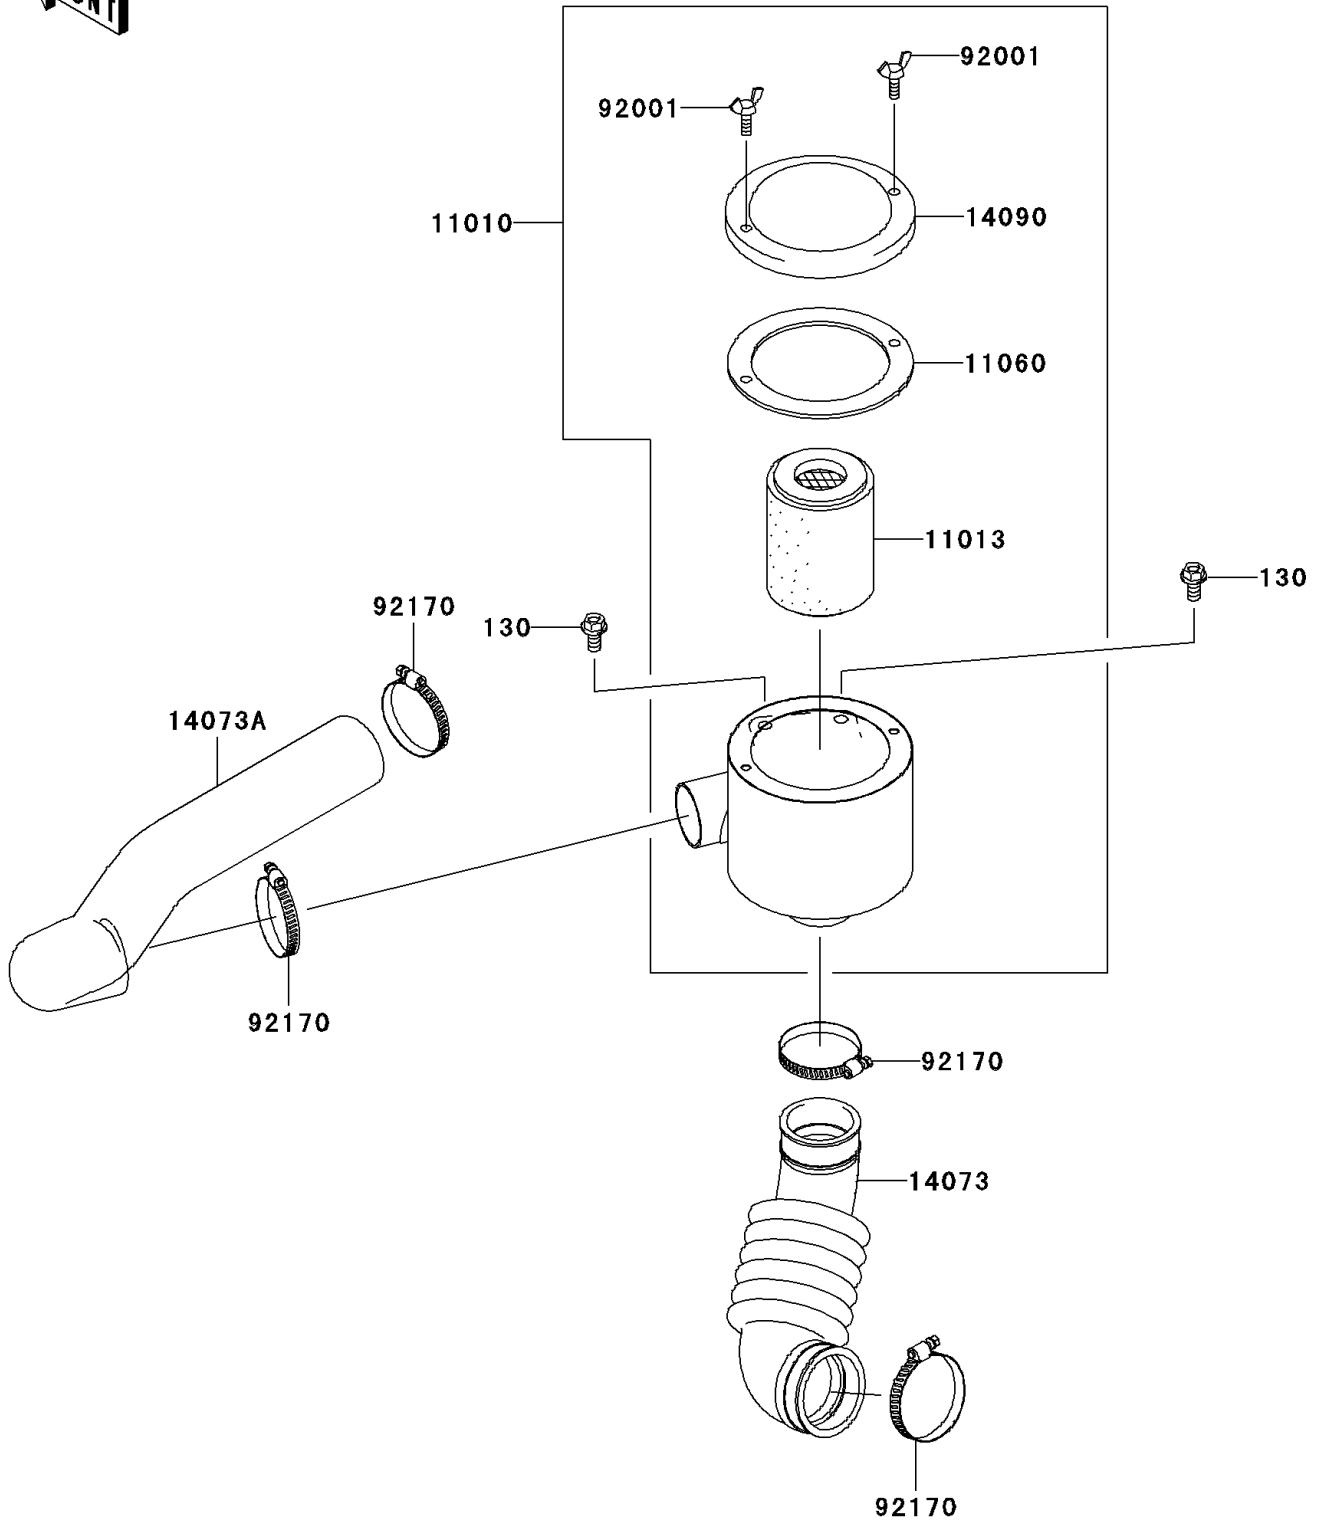

# 2009 Mule 610 4x4 Hardwoods Green HD PARTS DIAGRAM

Air Cleaner-Belt Converter

E1394

## 2009 Mule 610 4x4 Hardwoods Green HD PARTS LIST

### Air Cleaner-Belt Converter

ITEM NAME	PART NUMBER	QUANTITY
BOLT-FLANGED,8X16 (Ref # 130)	130BB0816	2
FILTER-ASSY-AIR (Ref # 11010)	11010-0055	1
ELEMENT-AIR FILTER (Ref # 11013)	11013-1263	1
GASKET,AIR FILTER CASE (Ref # 11060)	11060-1975	1
DUCT,AIR FILTER-CASE (Ref # 14073)	14073-0061	1
DUCT,BAR-AIR FILTER (Ref # 14073A)	14073-0080	1
COVER,AIR FILTER (Ref # 14090)	14090-1766	1
BOLT,WING,6X15 (Ref # 92001)	92001-1703	2
CLAMP (Ref # 92170)	92170-1674	4