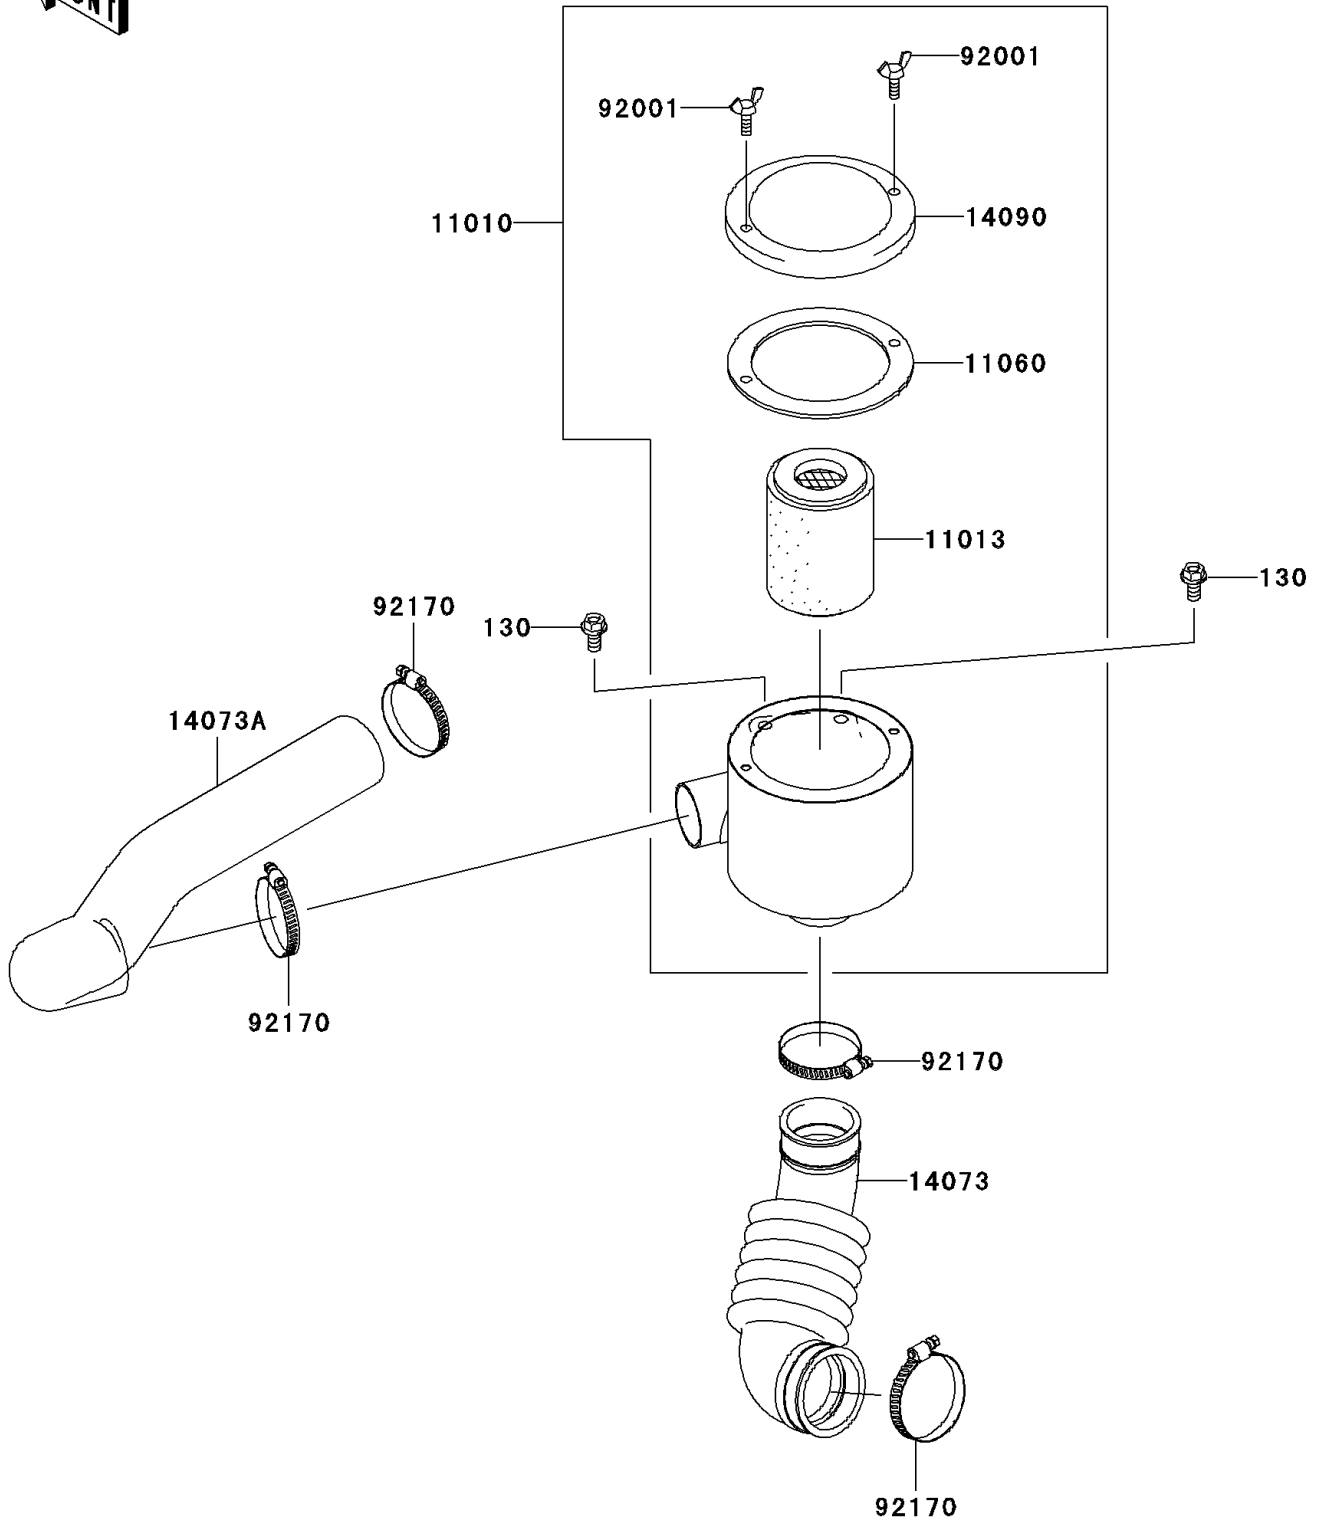

2010 Mule 610 4x4 Realtree APG HD PARTS DIAGRAM

Air Cleaner-Belt Converter

E1394

2010 Mule 610 4x4 Realtree APG HD PARTS LIST

Air Cleaner-Belt Converter

ITEM NAME	PART NUMBER	QUANTITY
BOLT-FLANGED,8X16 (Ref # 130)	130BB0816	2
FILTER-ASSY-AIR (Ref # 11010)	11010-0055	1
ELEMENT-AIR FILTER (Ref # 11013)	11013-1263	1
GASKET,AIR FILTER CASE (Ref # 11060)	11060-1975	1
DUCT,AIR FILTER-CASE (Ref # 14073)	14073-0061	1
DUCT,BAR-AIR FILTER (Ref # 14073A)	14073-0080	1
COVER,AIR FILTER (Ref # 14090)	14090-1766	1
BOLT,WING,6X15 (Ref # 92001)	92001-1703	2
CLAMP (Ref # 92170)	92170-1674	4