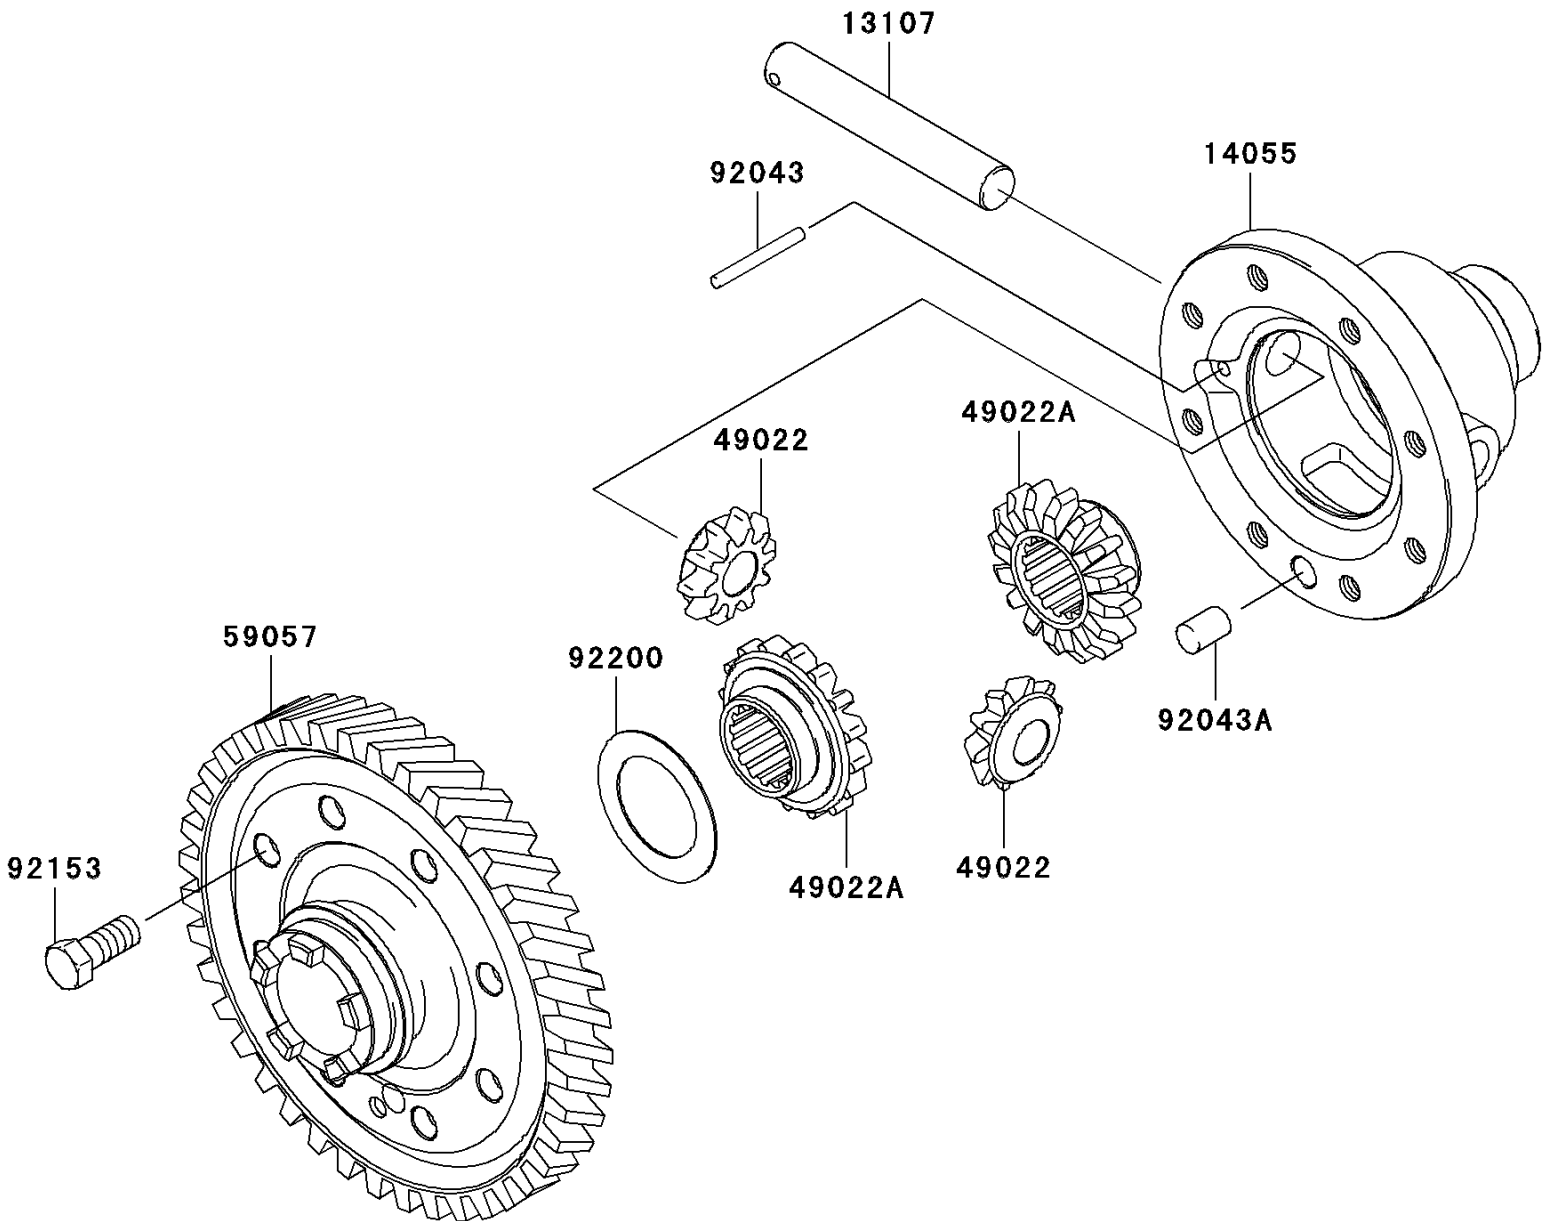

2008 Mule 610 4x4 Hardwoods Green HD PARTS DIAGRAM

Differential

E1451

2008 Mule 610 4x4 Hardwoods Green HD PARTS LIST

Differential

| ITEM NAME | PART NUMBER | QUANTITY |
|------------------------------------|-------------|----------|
| SHAFT,DIFF-GEAR CASE (Ref # 13107) | 13107-0042 | 1 |
| CASE-GEAR,DIFF (Ref # 14055) | 14055-0016 | 1 |
| GEAR-BEVEL,10T (Ref # 49022) | 49022-0018 | 2 |
| GEAR-BEVEL,16T (Ref # 49022A) | 49022-0019 | 2 |
| GEAR-HELICAL,64T (Ref # 59057) | 59057-0005 | 1 |
| PIN,4X37.8 (Ref # 92043) | 92043-0052 | 1 |
| PIN,10X14 (Ref # 92043A) | 92043-1506 | 1 |
| BOLT,10X22 (Ref # 92153) | 92153-0590 | 8 |
| WASHER (Ref # 92200) | 92200-1077 | 1 |