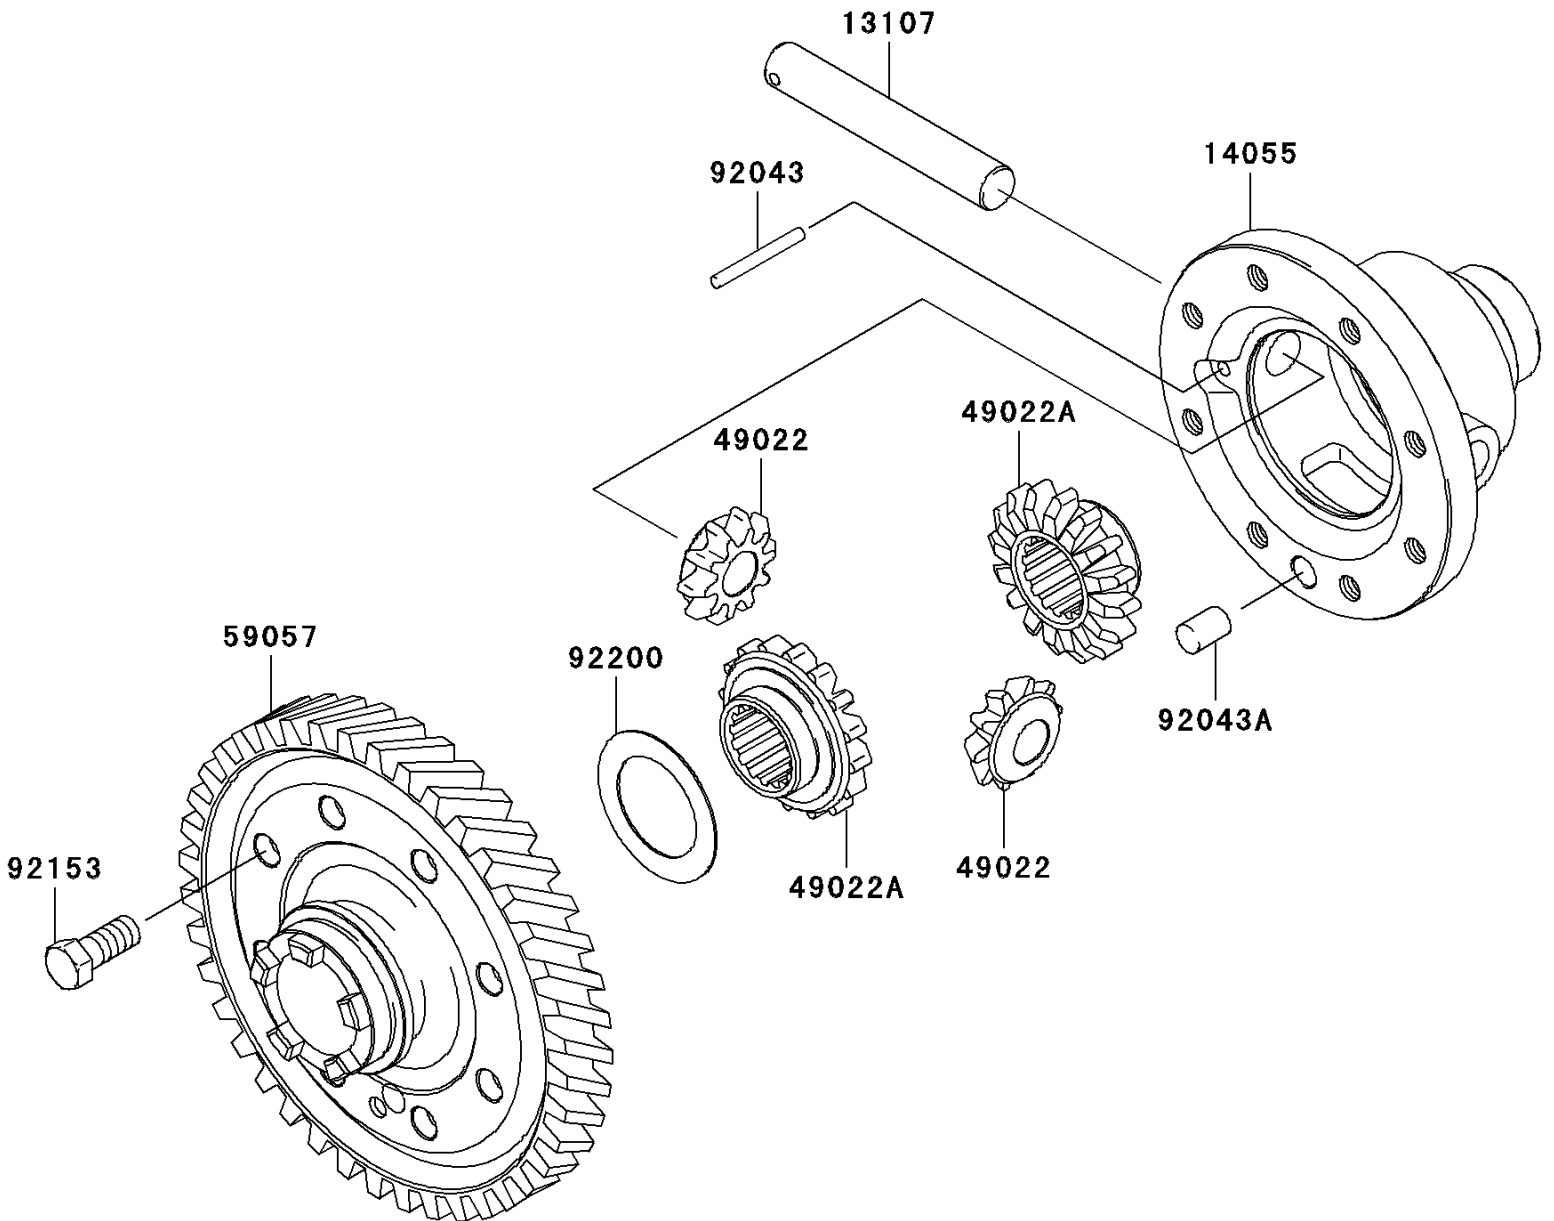

2010 Mule 610 4x4 Realtree APG HD PARTS DIAGRAM

Differential

E1451

2010 Mule 610 4x4 Realtree APG HD PARTS LIST

Differential

ITEM NAME	PART NUMBER	QUANTITY
SHAFT,DIFF-GEAR CASE (Ref # 13107)	13107-0042	1
CASE-GEAR,DIFF (Ref # 14055)	14055-0016	1
GEAR-BEVEL,10T (Ref # 49022)	49022-0018	2
GEAR-BEVEL,16T (Ref # 49022A)	49022-0019	2
GEAR-HELICAL,64T (Ref # 59057)	59057-0005	1
PIN,4X37.8 (Ref # 92043)	92043-0052	1
PIN,10X14 (Ref # 92043A)	92043-1506	1
BOLT,10X22 (Ref # 92153)	92153-0590	8
WASHER (Ref # 92200)	92200-1077	1