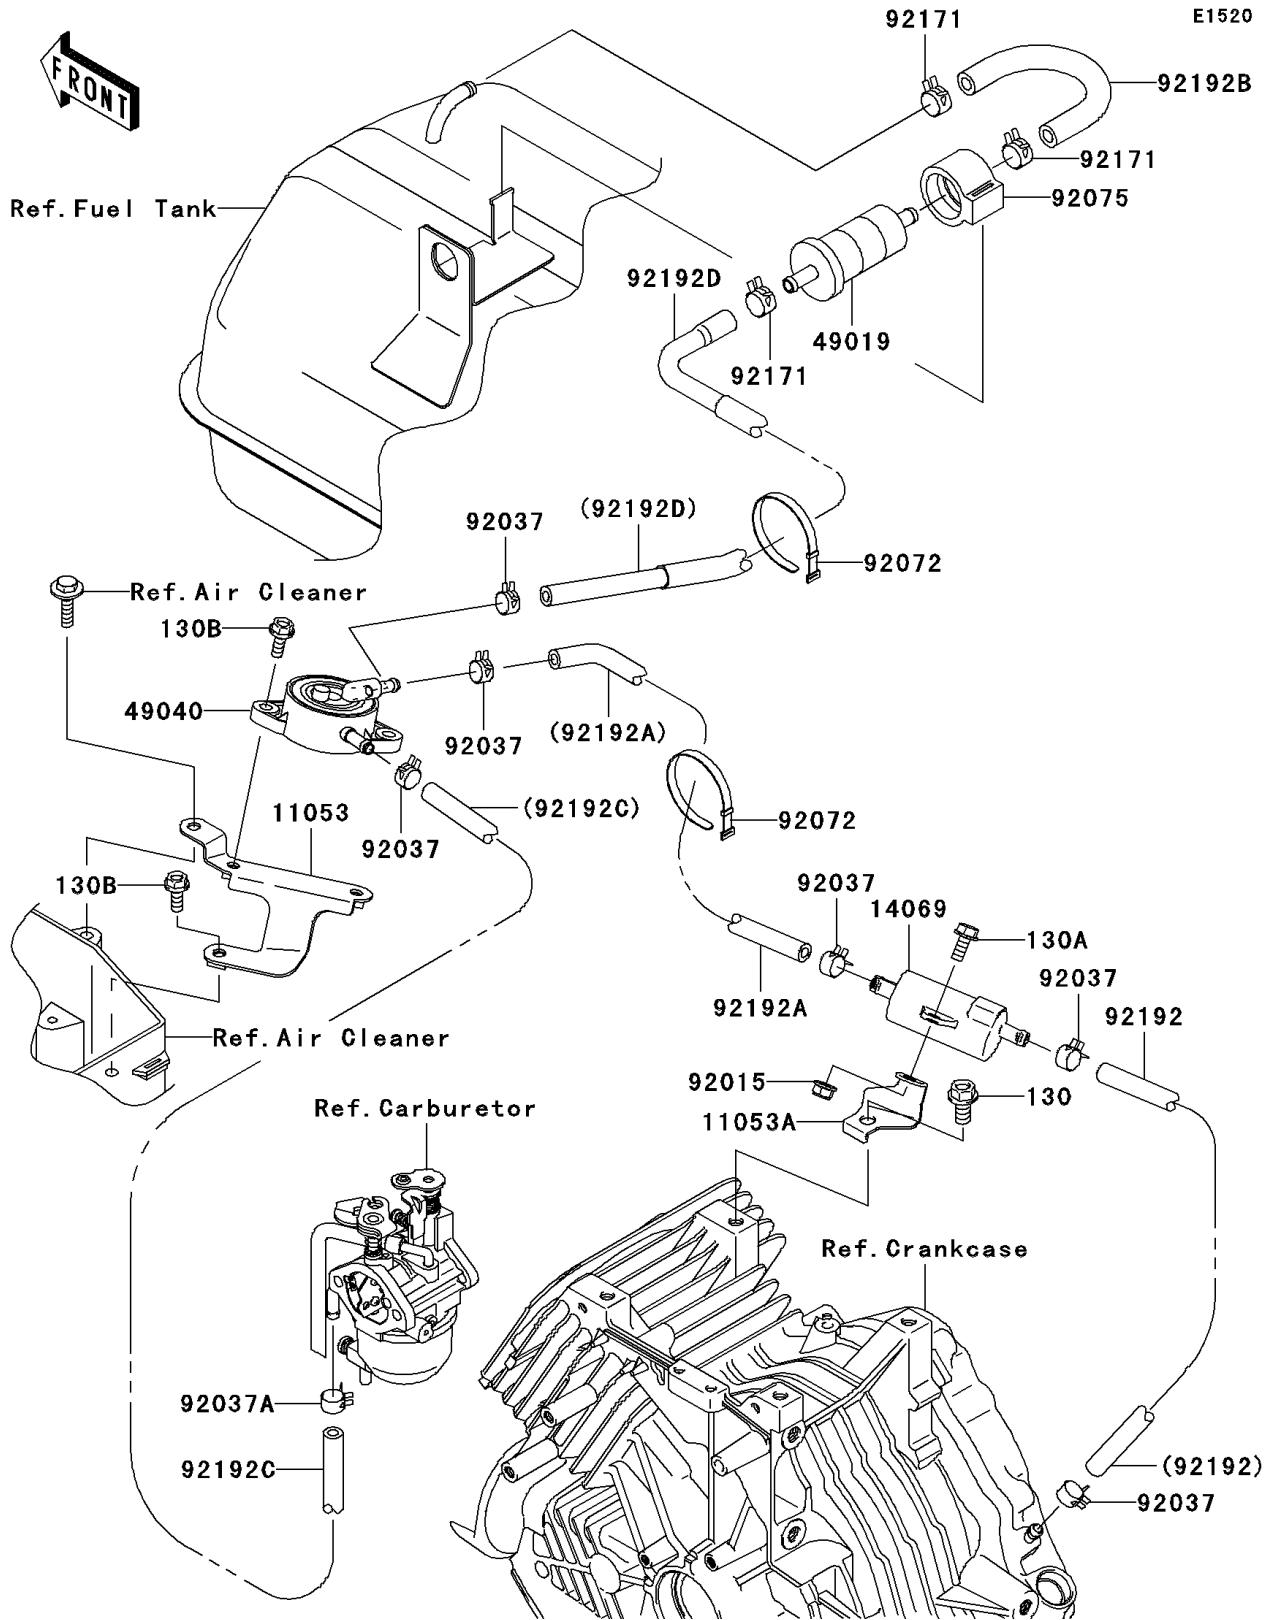

# 2008 Mule 610 4x4 Hardwoods Green HD PARTS DIAGRAM

## Fuel Pump

## 2008 Mule 610 4x4 Hardwoods Green HD PARTS LIST

### Fuel Pump

ITEM NAME	PART NUMBER	QUANTITY
BOLT-FLANGED,8X16 (Ref # 130)	130AA0816	1
BOLT-FLANGED,6X14 (Ref # 130A)	130BA0614	1
BOLT-FLANGED,6X16 (Ref # 130B)	130BB0616	3
BRACKET,FUEL PUMP (Ref # 11053)	11053-1644	1
BRACKET,BREATHER (Ref # 11053A)	11053-1711	1
BREATHER (Ref # 14069)	14069-0003	1
FILTER-FUEL (Ref # 49019)	49019-1055	1
PUMP-FUEL (Ref # 49040)	49040-7001	1
NUT,LOCK,FLANGED,6MM (Ref # 92015)	92015-1339	1
CLAMP,TUBE (Ref # 92037)	92037-1505	6
CLAMP (Ref # 92037A)	92037-2113	1
BAND,L=186 (Ref # 92072)	92072-056	2
DAMPER,FUEL FILTER (Ref # 92075)	92075-1853	1
CLAMP (Ref # 92171)	92171-0515	3
TUBE,5.8X10.8X270 (Ref # 92192)	92192-0204	1
TUBE,PUMP-BREATHER (Ref # 92192A)	92192-0221	1
TUBE,7.5X12.5X200 (Ref # 92192B)	92192-0243	1
TUBE,5.8X10.8X350 (Ref # 92192C)	92192-0244	1
TUBE (Ref # 92192D)	92192-0300	1