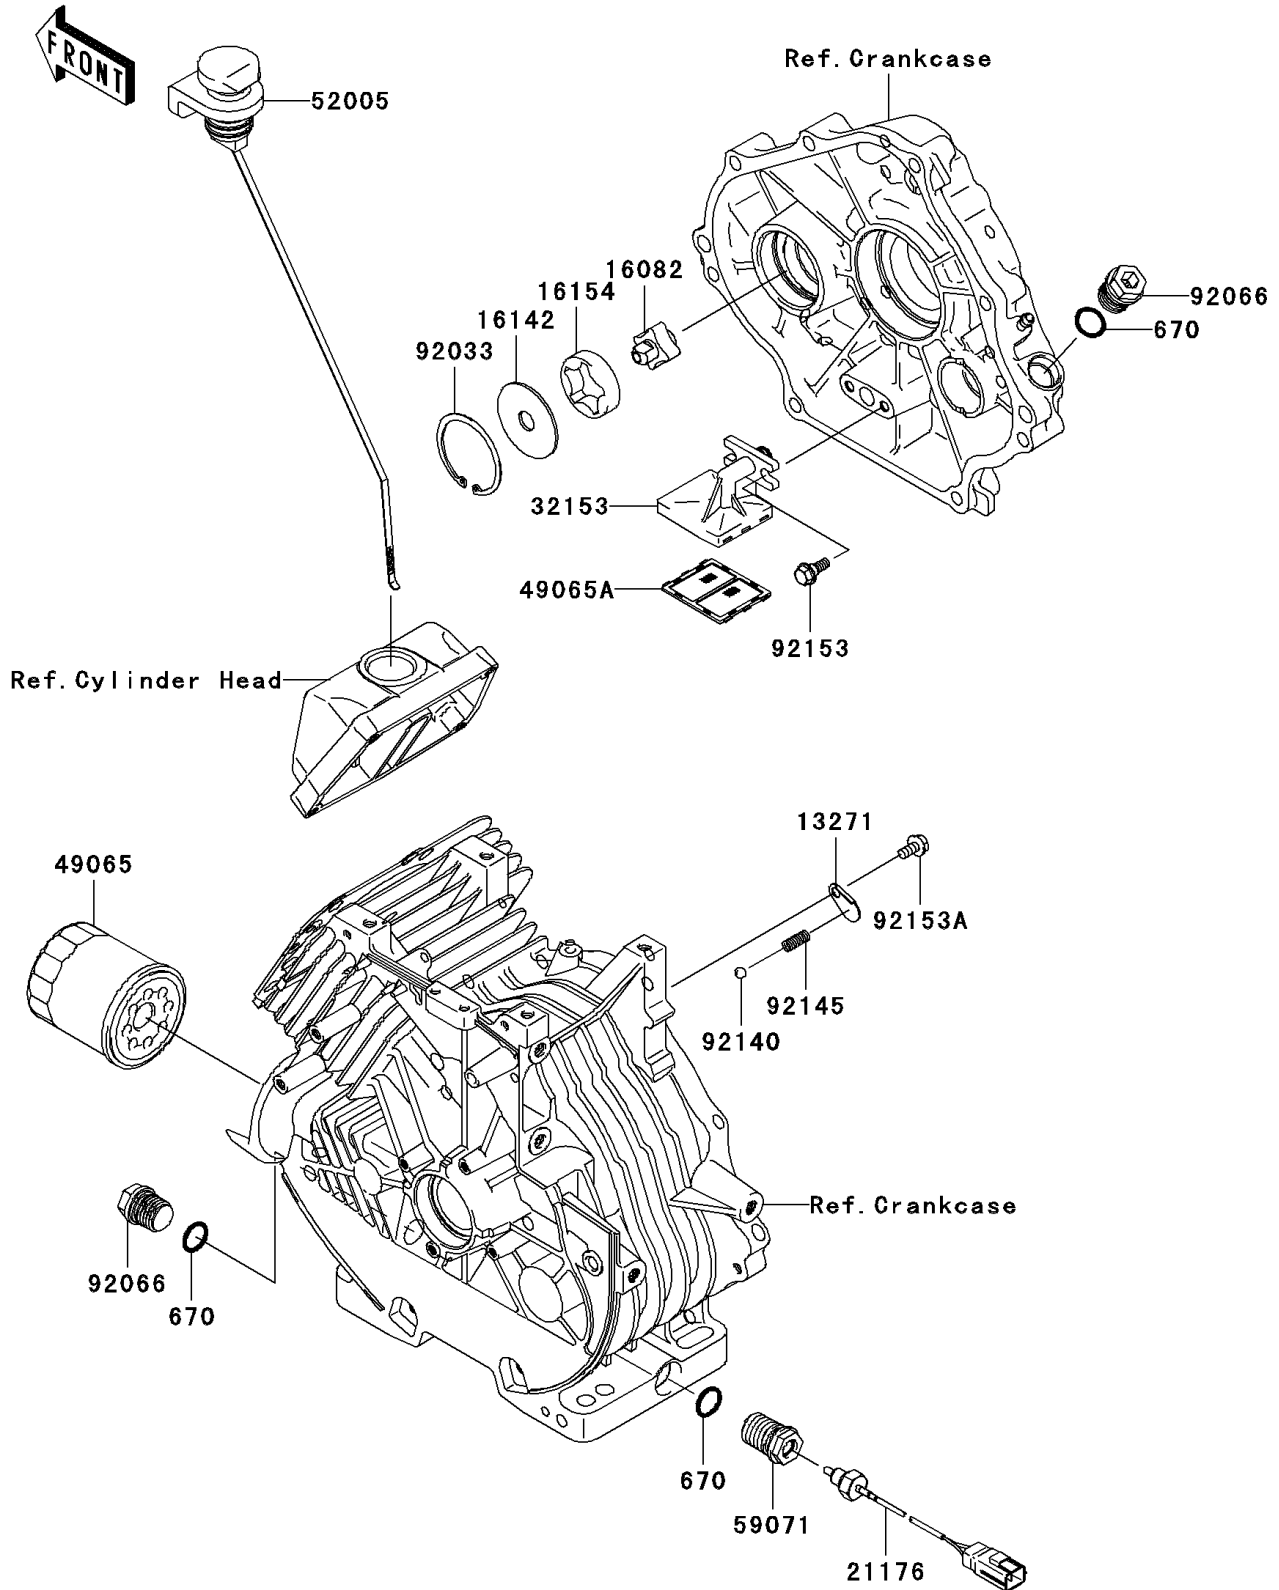

Mule 610 4x4 Hardwoods Green HD PARTS DIAGRAM

Oil Pump/Oil Filter

E1710

Mule 610 4x4 Hardwoods Green HD PARTS LIST

Oil Pump/Oil Filter

ITEM NAME	PART NUMBER	QUANTITY
-----------	-------------	----------