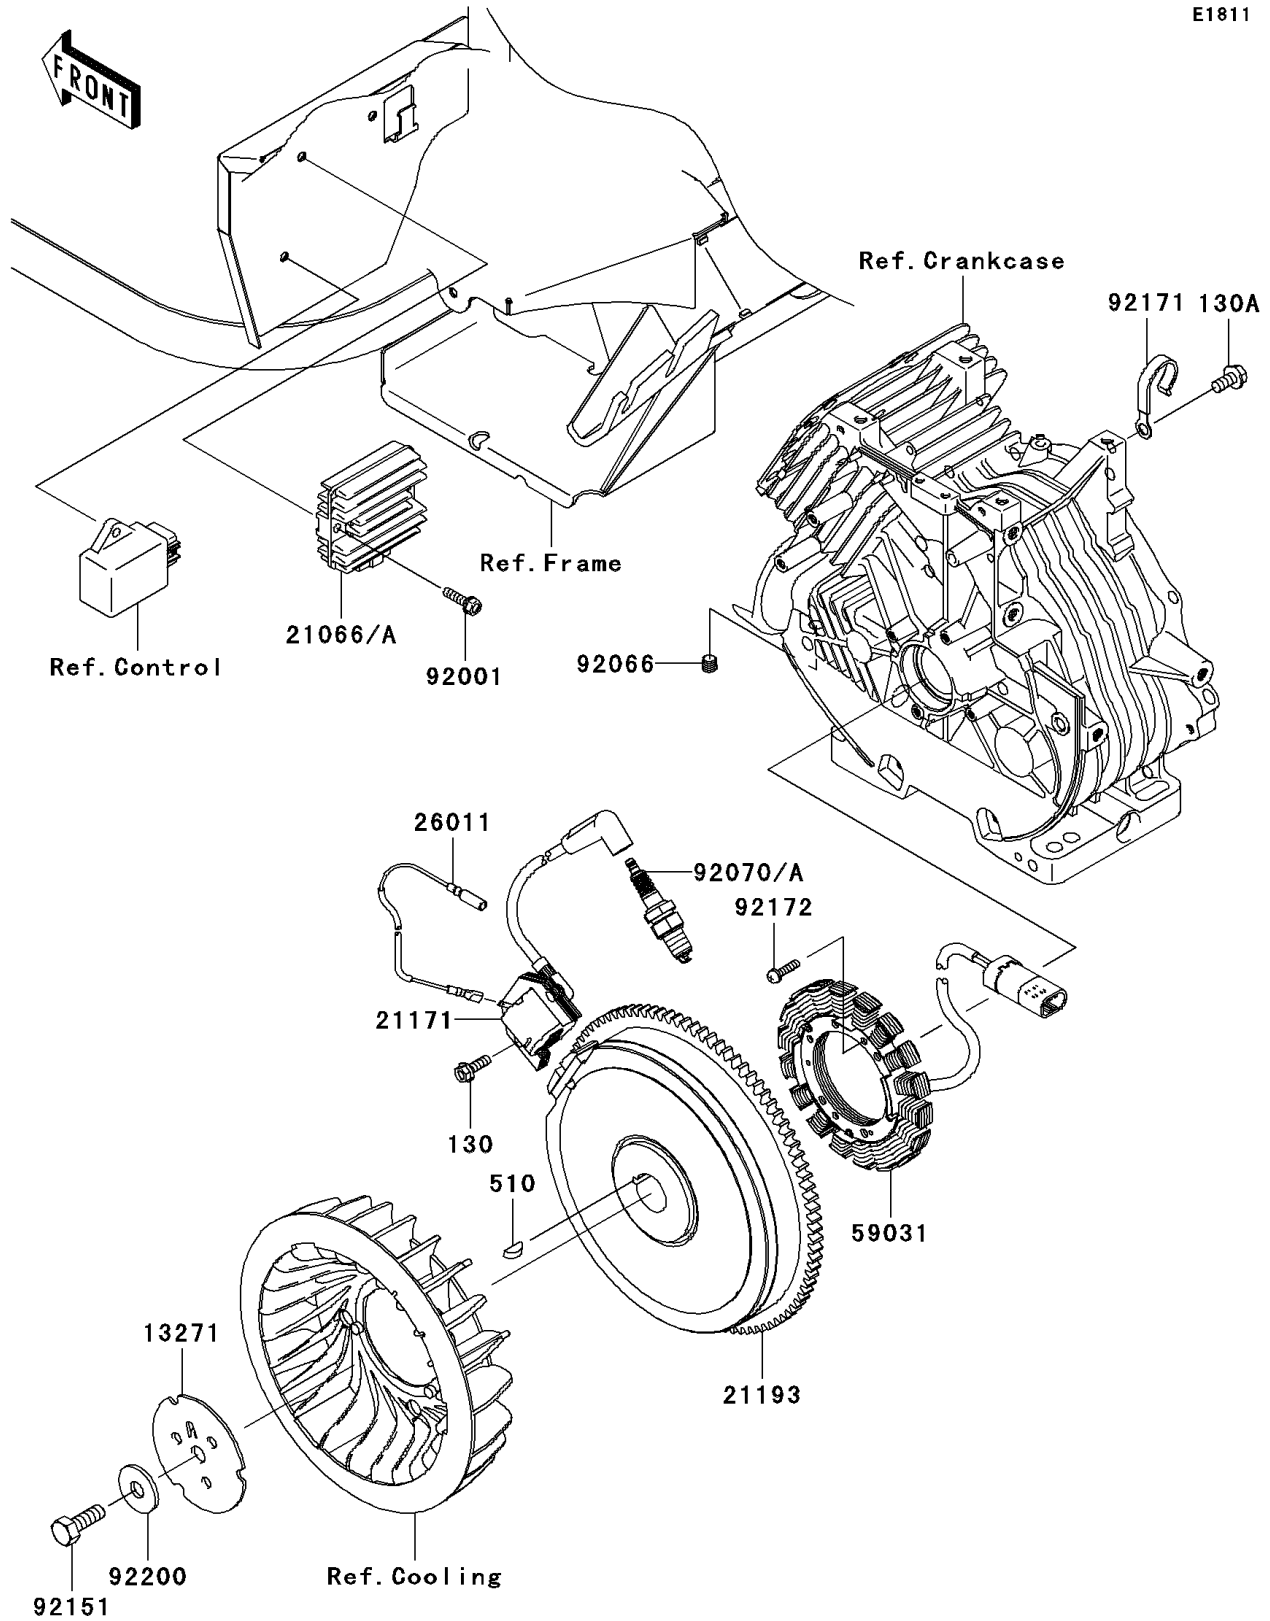

2008 Mule 610 4x4 Hardwoods Green HD PARTS DIAGRAM

Generator/Ignition Coil

E1811

2008 Mule 610 4x4 Hardwoods Green HD PARTS LIST

Generator/Ignition Coil

ITEM NAME	PART NUMBER	QUANTITY
BOLT-FLANGED,6X20 (Ref # 130)	130AA0620	2
BOLT-FLANGED,8X16 (Ref # 130A)	130AA0816	1
KEY-WOODRUFF (Ref # 510)	510A5100	1
PLATE,FAN (Ref # 13271)	13271-7029	1
REGULATOR-VOLTAGE (Ref # 21066)	21066-0010	1
COIL-ASSY-IGNITION (Ref # 21171)	21171-7035	1
FLYWHEEL-ASSY (Ref # 21193)	21193-7023	1
WIRE-LEAD (Ref # 26011)	26011-7014	1
COIL-CHARGING (Ref # 59031)	59031-2132	1
BOLT,FLANGED,6X22 (Ref # 92001)	92001-1352	2
PLUG (Ref # 92066)	92066-7002	1
PLUG-SPARK,BPR5ES(NGK),SOLID (Ref # 92070A)	92070-2088	1
BOLT,12X30 (Ref # 92151)	92151-2097	1
CLAMP (Ref # 92171)	92171-7005	1
SCREW,5X20 (Ref # 92172)	92172-7018	4
WASHER (Ref # 92200)	92200-7002	1