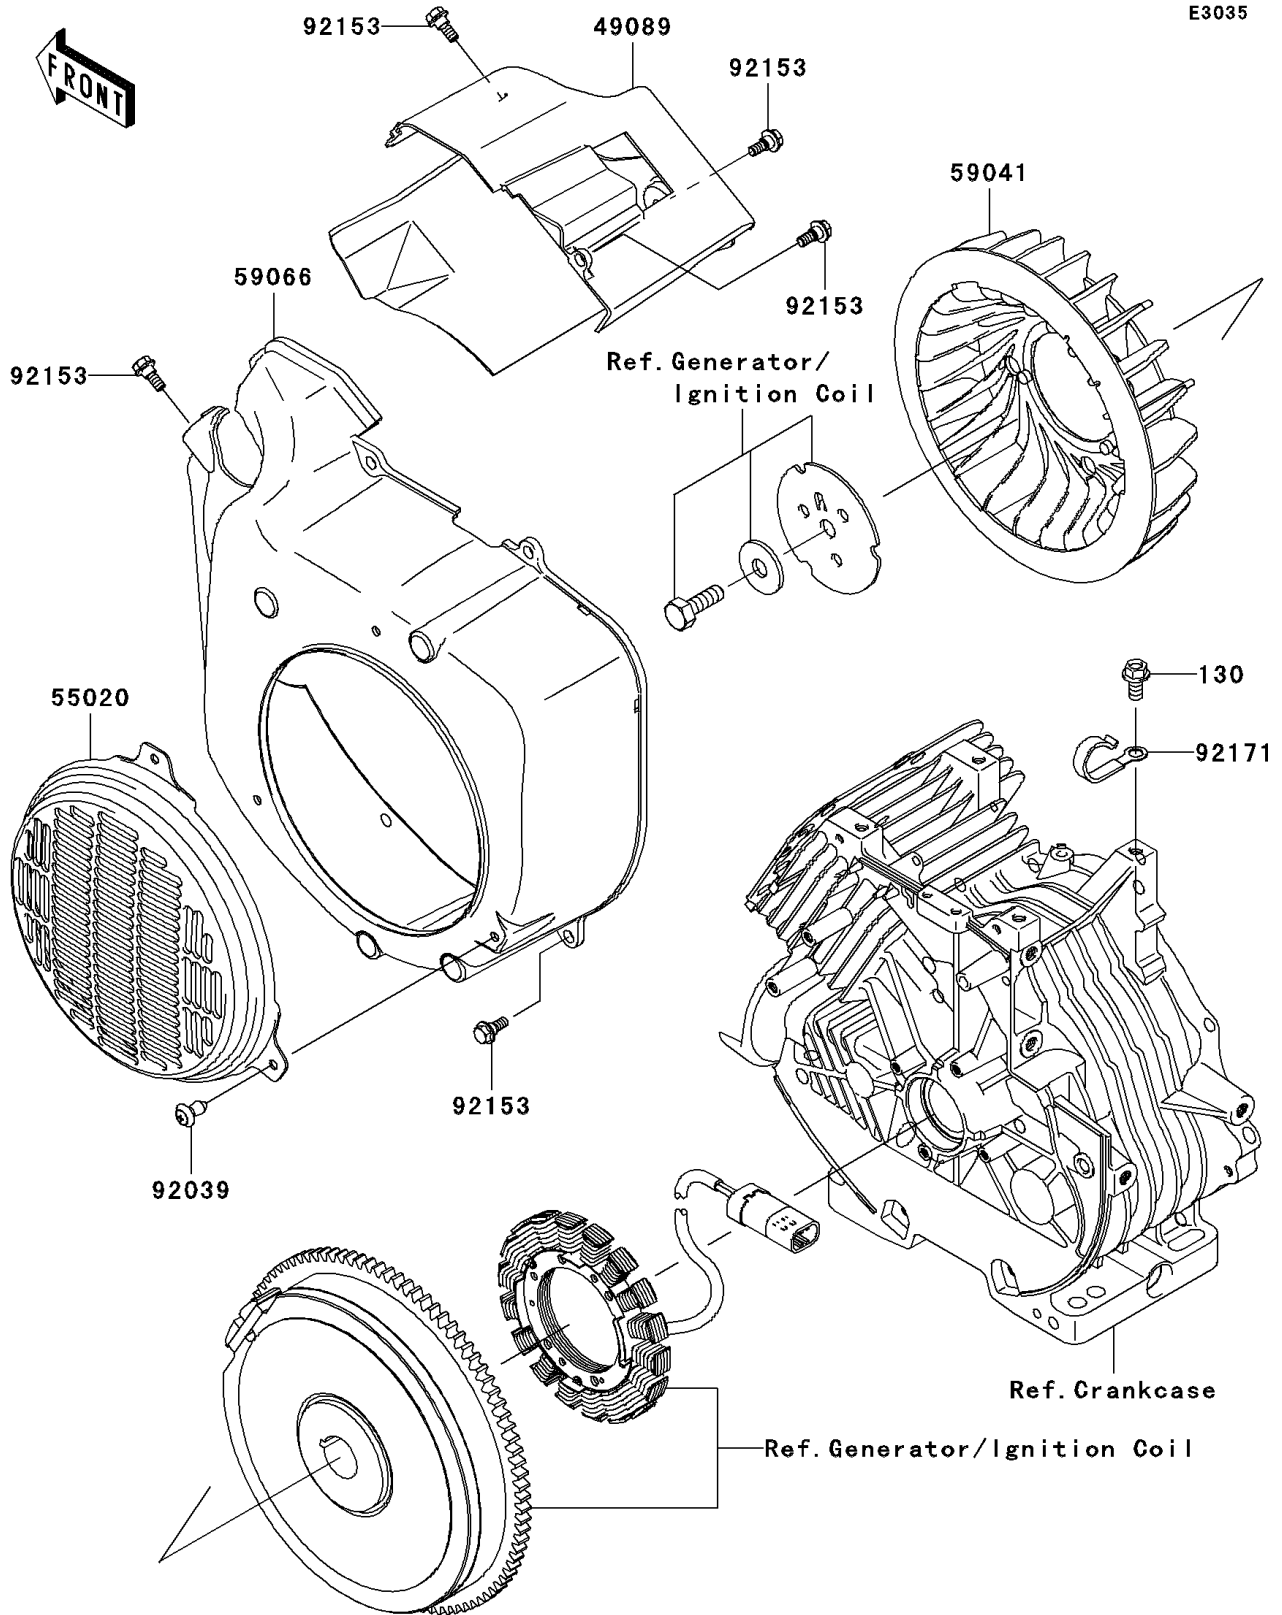

2008 Mule 610 4x4 Hardwoods Green HD PARTS DIAGRAM

Cooling

2008 Mule 610 4x4 Hardwoods Green HD PARTS LIST

Cooling

ITEM NAME	PART NUMBER	QUANTITY
BOLT-FLANGED,8X16 (Ref # 130)	130AA0816	1
SHROUD-ENGINE (Ref # 49089)	49089-2610	1
GUARD (Ref # 55020)	55020-7008	1
FAN (Ref # 59041)	59041-7012	1
HOUSING-FAN (Ref # 59066)	59066-2789	1
RIVET,GUARD (Ref # 92039)	92039-7004	3
BOLT,FLANGED,6X16 (Ref # 92153)	92153-7007	8
CLAMP (Ref # 92171)	92171-7005	1