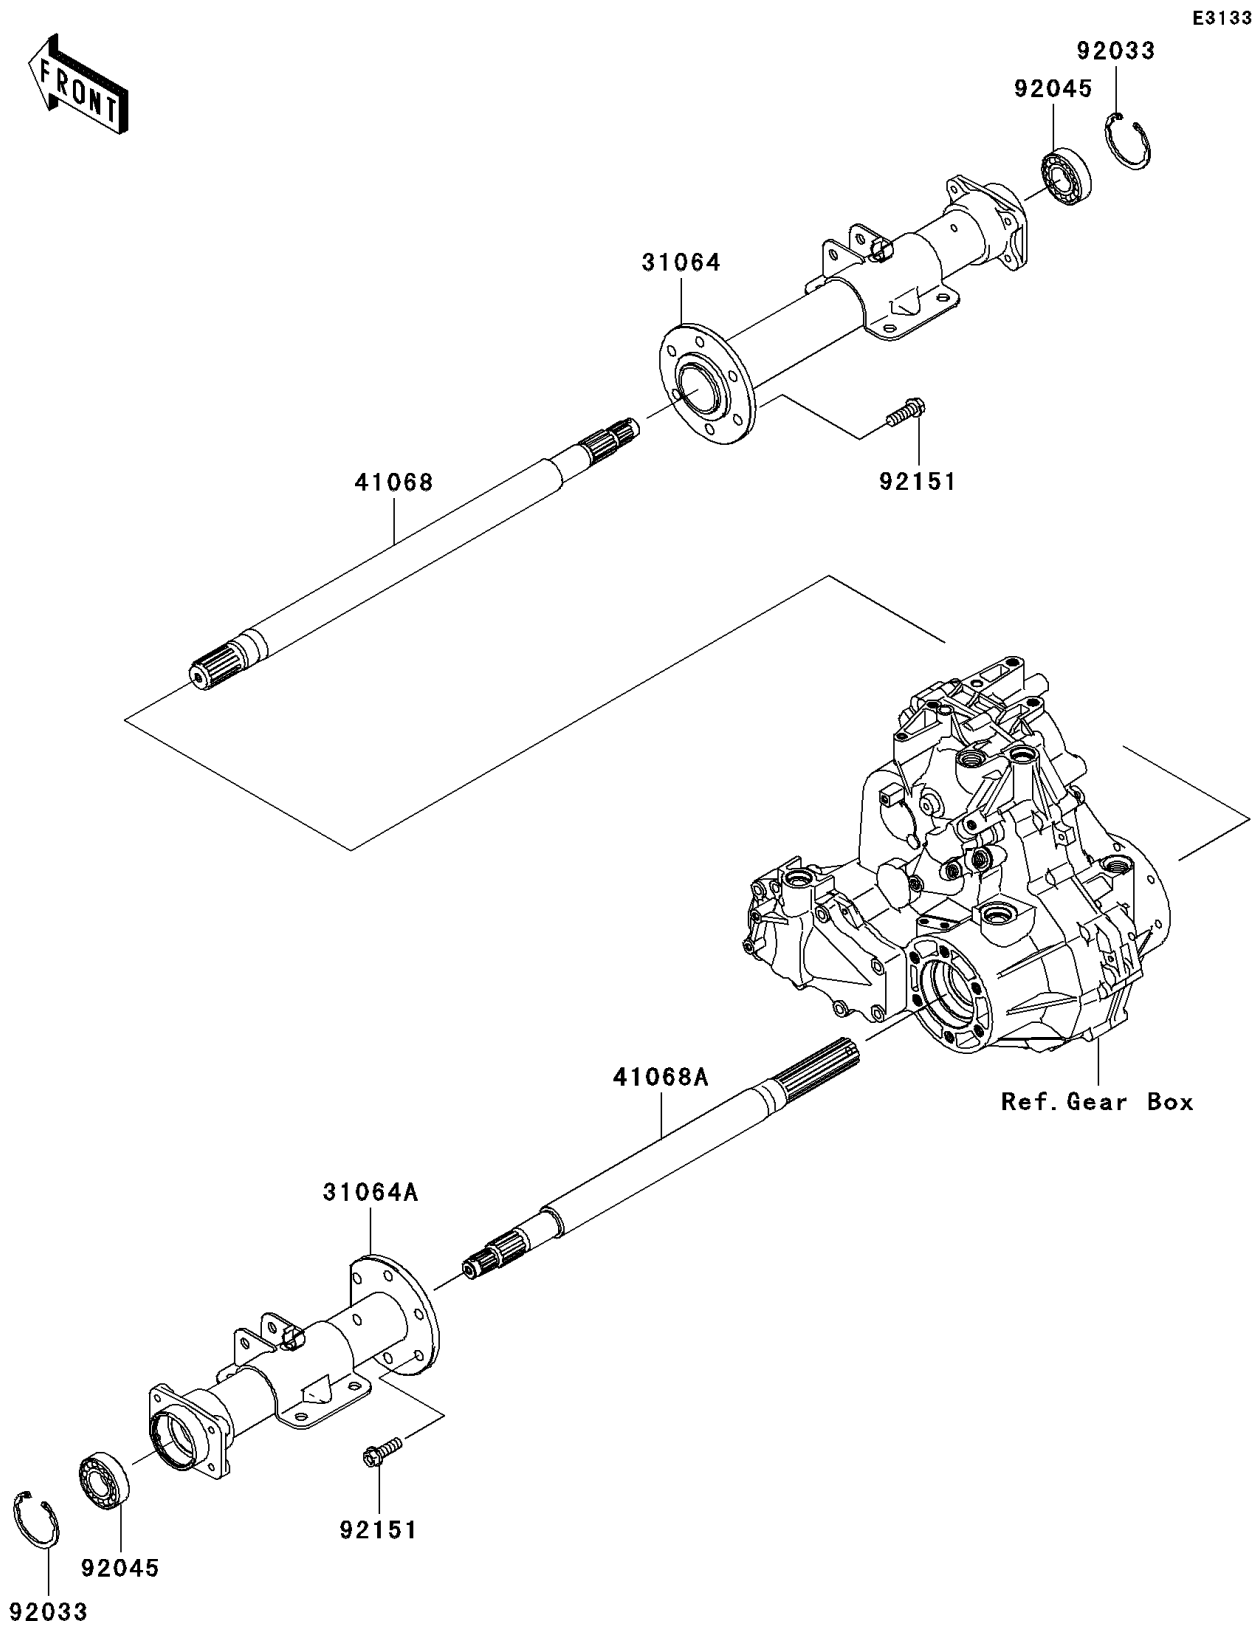

2008 Mule 610 4x4 Hardwoods Green HD PARTS DIAGRAM

Rear Axle

2008 Mule 610 4x4 Hardwoods Green HD PARTS LIST

Rear Axle

ITEM NAME	PART NUMBER	QUANTITY
PIPE-COMP,RH (Ref # 31064)	31064-0037	1
PIPE-COMP,LH (Ref # 31064A)	31064-0038	1
AXLE,RH (Ref # 41068)	41068-0036	1
AXLE,LH (Ref # 41068A)	41068-0037	1
RING-SNAP (Ref # 92033)	92033-2149	2
BEARING-BALL,6205A26DDU2 (Ref # 92045)	92045-0044	2
BOLT,10X28 (Ref # 92151)	92151-2142	12