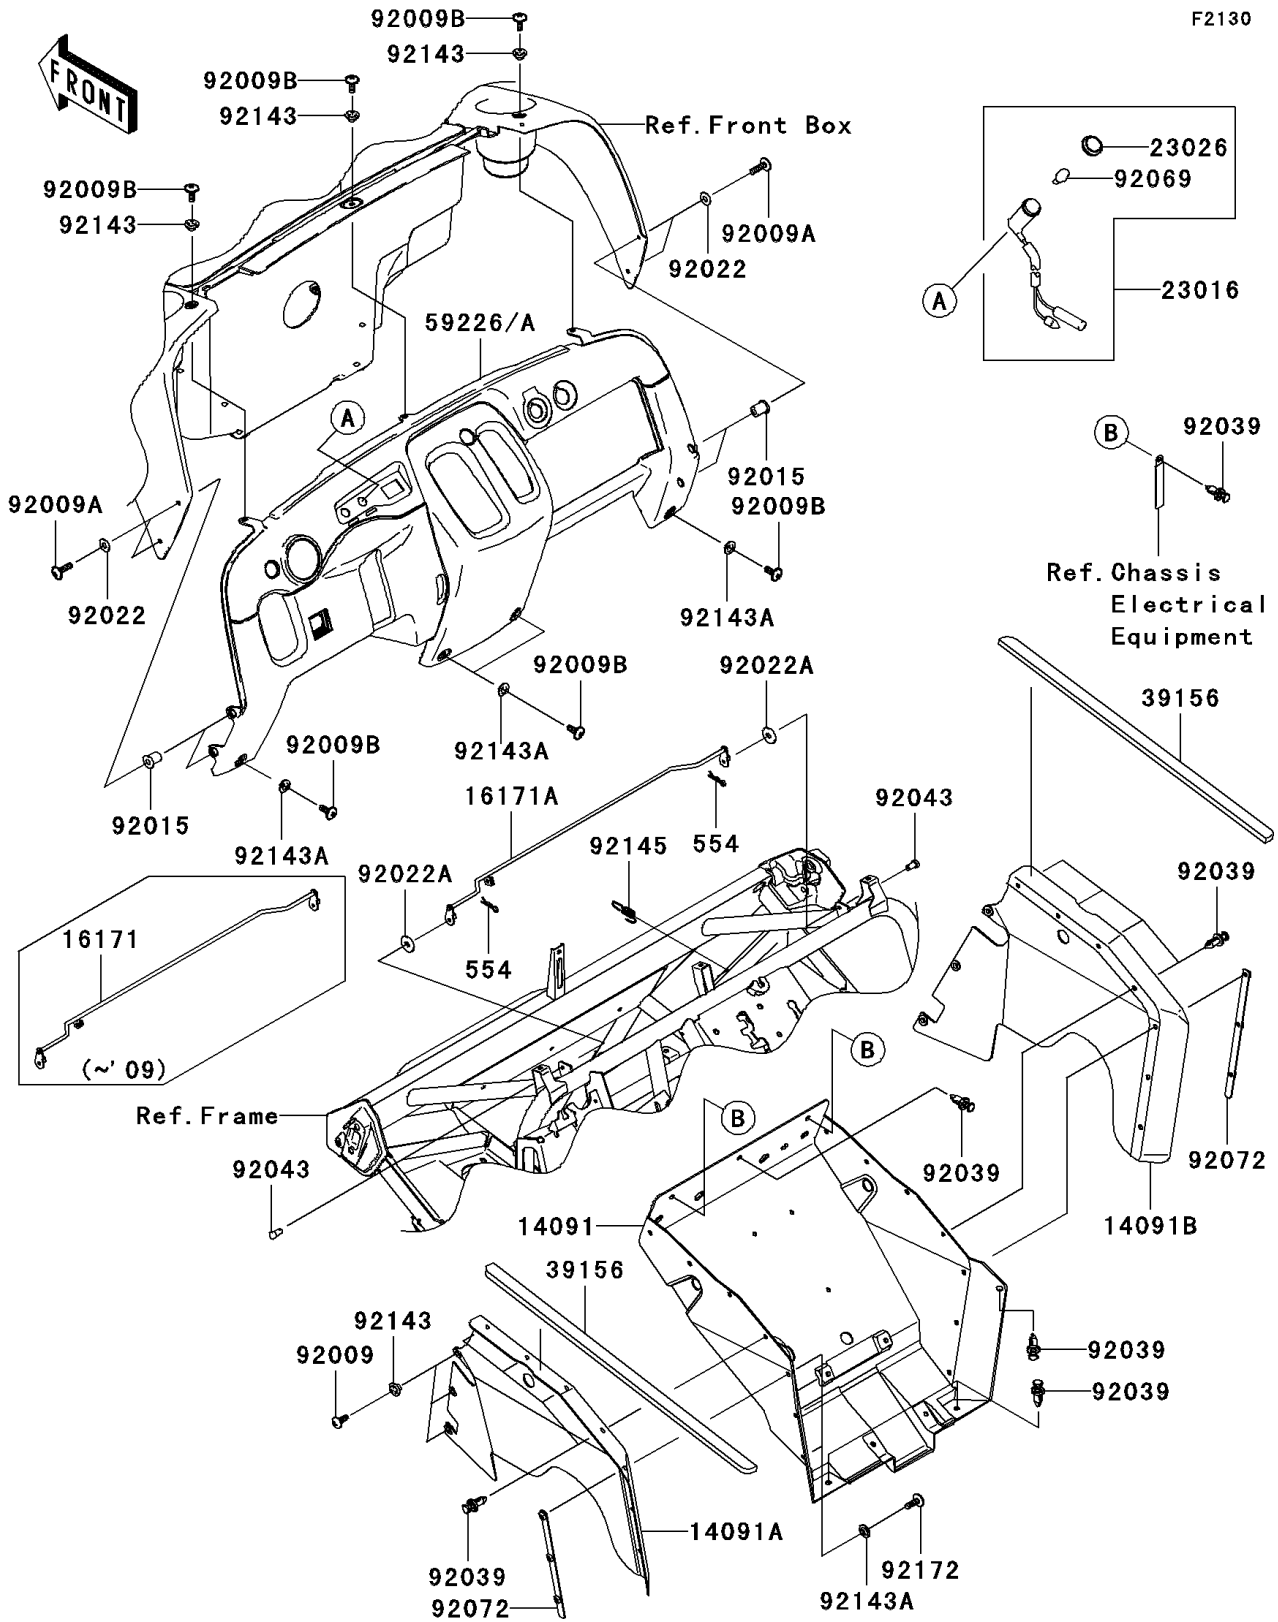

# 2008 Mule 610 4x4 Hardwoods Green HD PARTS DIAGRAM

Frame Fittings(Front)

## 2008 Mule 610 4x4 Hardwoods Green HD PARTS LIST

### Frame Fittings(Front)

ITEM NAME	PART NUMBER	QUANTITY
PIN-SNAP (Ref # 554)	554DA0600	2
COVER,FLOOR,CNT (Ref # 14091)	14091-0408	1
COVER,FLOOR,SIDE,LH (Ref # 14091A)	14091-0424	1
COVER,FLOOR,SIDE,RH (Ref # 14091B)	14091-0425	1
LINK,HOOD (Ref # 16171)	16171-0010	1
LAMP-ASSY,TEMP (Ref # 23016)	23016-1128	2
LENS,TEMP LAMP (Ref # 23026)	23026-1157	2
PAD (Ref # 39156)	39156-0071	2
PANEL-CONTROL,C.H.GREEN (Ref # 59226A)	59226-0009-396	1
SCREW,TAPPING,6X16 (Ref # 92009)	92009-1166	6
SCREW,6X22,BLACK (Ref # 92009A)	92009-1256	4
SCREW,6X16 (Ref # 92009B)	92009-1621	7
NUT (Ref # 92015)	92015-1700	4
WASHER,6.5X16X1 (Ref # 92022)	92022-1143	4
WASHER,6.5X20X1.6,BLACK (Ref # 92022A)	92022-1346	2
RIVET (Ref # 92039)	92039-1229	15
PIN,6X9 (Ref # 92043)	92043-1626	2
BULB,12V 1.7W,T10 (Ref # 92069)	92069-1059	2
BAND (Ref # 92072)	92072-0042	2
COLLAR (Ref # 92143)	92143-1057	9
COLLAR (Ref # 92143A)	92143-1087	10
SPRING (Ref # 92145)	92145-0215	1
SCREW,6X18 (Ref # 92172)	92172-0002	6