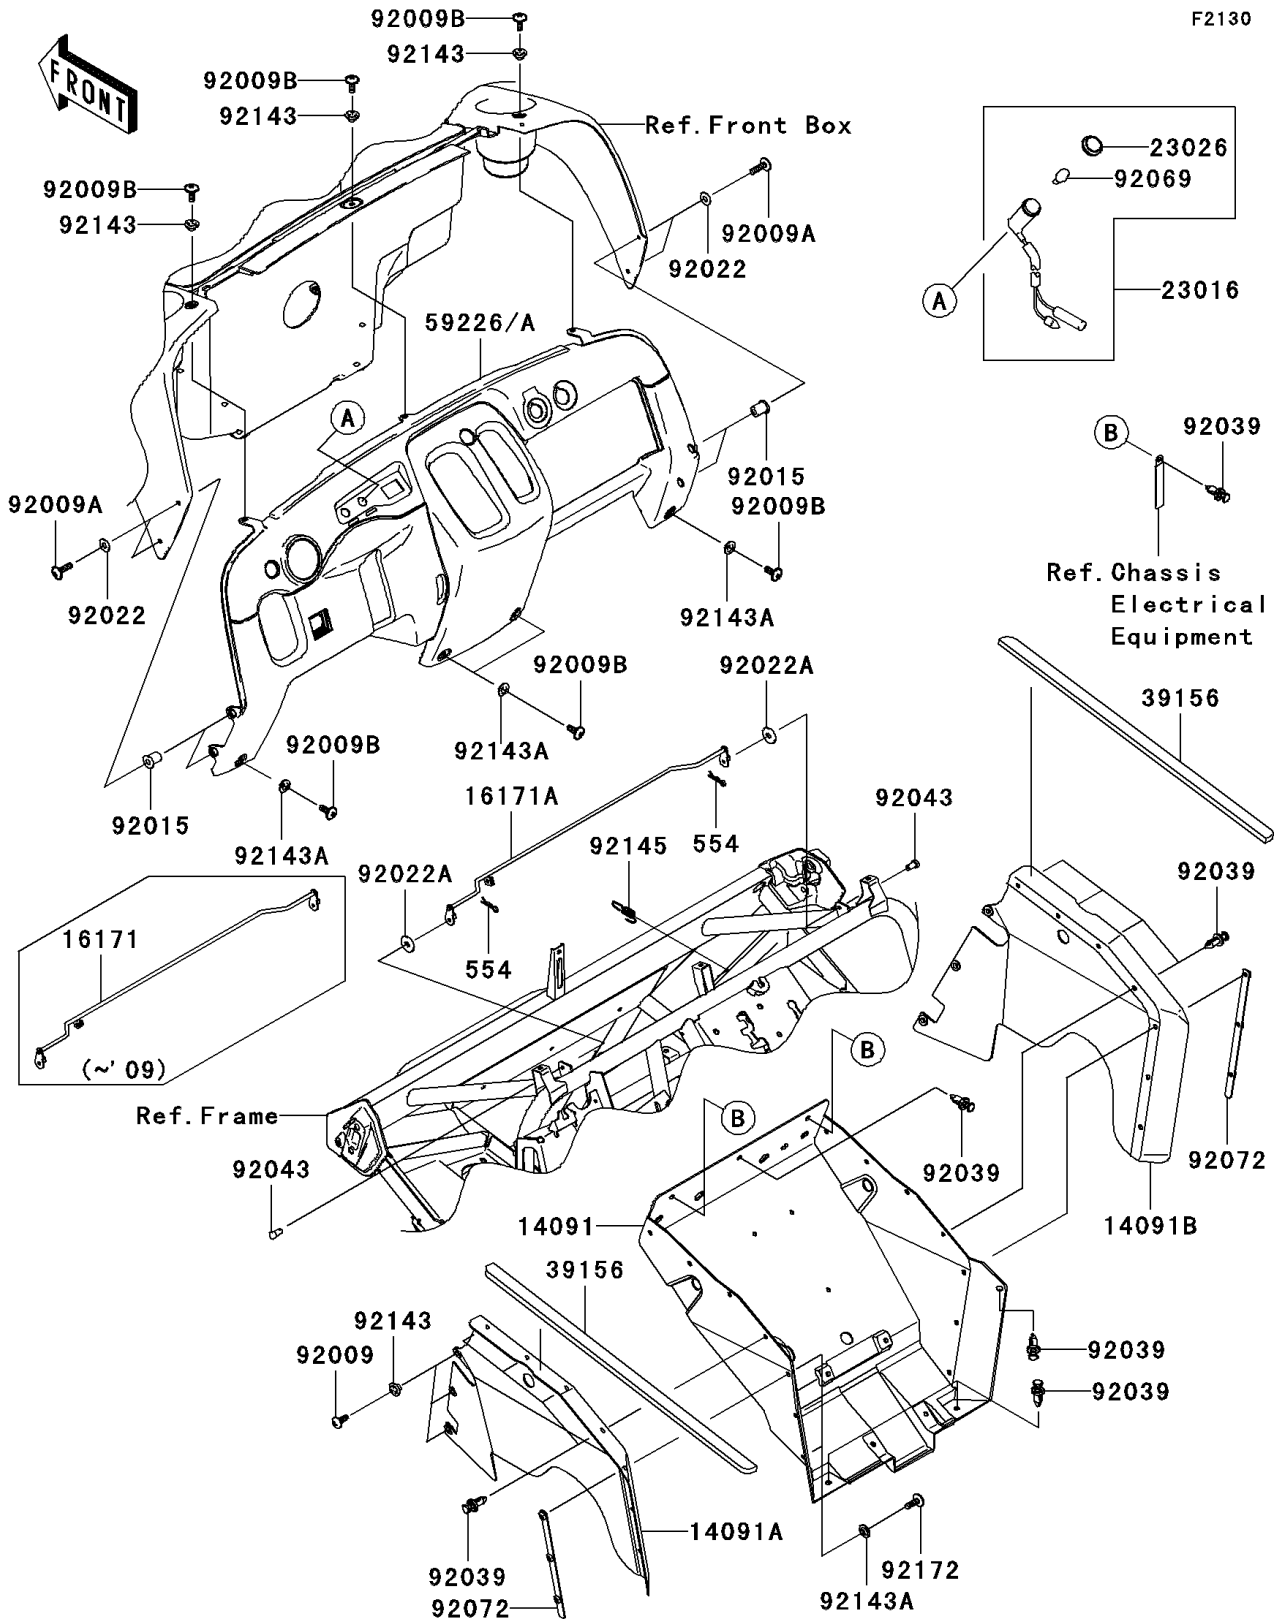

2008 Mule 610 4x4 Hardwoods Green HD PARTS DIAGRAM

Frame Fittings(Front)

2008 Mule 610 4x4 Hardwoods Green HD PARTS LIST

Frame Fittings(Front)

ITEM NAME	PART NUMBER	QUANTITY
PIN-SNAP (Ref # 554)	554DA0600	2
COVER,FLOOR,CNT (Ref # 14091)	14091-0408	1
COVER,FLOOR,SIDE,LH (Ref # 14091A)	14091-0424	1
COVER,FLOOR,SIDE,RH (Ref # 14091B)	14091-0425	1
LINK,HOOD (Ref # 16171)	16171-0010	1
LAMP-ASSY,TEMP (Ref # 23016)	23016-1128	2
LENS,TEMP LAMP (Ref # 23026)	23026-1157	2
PAD (Ref # 39156)	39156-0071	2
PANEL-CONTROL,C.H.GREEN (Ref # 59226A)	59226-0009-396	1
SCREW,TAPPING,6X16 (Ref # 92009)	92009-1166	6
SCREW,6X22,BLACK (Ref # 92009A)	92009-1256	4
SCREW,6X16 (Ref # 92009B)	92009-1621	7
NUT (Ref # 92015)	92015-1700	4
WASHER,6.5X16X1 (Ref # 92022)	92022-1143	4
WASHER,6.5X20X1.6,BLACK (Ref # 92022A)	92022-1346	2
RIVET (Ref # 92039)	92039-1229	15
PIN,6X9 (Ref # 92043)	92043-1626	2
BULB,12V 1.7W,T10 (Ref # 92069)	92069-1059	2
BAND (Ref # 92072)	92072-0042	2
COLLAR (Ref # 92143)	92143-1057	9
COLLAR (Ref # 92143A)	92143-1087	10
SPRING (Ref # 92145)	92145-0215	1
SCREW,6X18 (Ref # 92172)	92172-0002	6