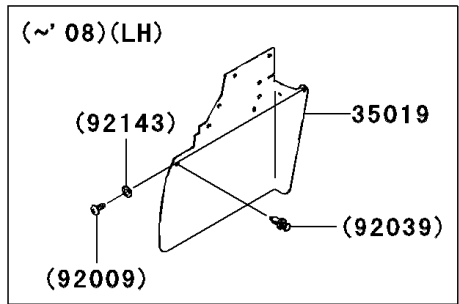

2009 Mule 610 4x4 Hardwoods Green HD PARTS DIAGRAM

Frame Fittings(Rear)

F2131

2009 Mule 610 4x4 Hardwoods Green HD PARTS LIST

Frame Fittings(Rear)

ITEM NAME	PART NUMBER	QUANTITY
BOLT-FLANGED,6X12 (Ref # 130)	130BB0612	2
BOLT-FLANGED,6X14 (Ref # 130A)	130BB0614	4
BRACKET (Ref # 11053)	11053-0857	1
COVER,REAR SIDE,RH,F.BLACK (Ref # 14091)	14091-0224-6Z	1
COVER,UNDER SEAT,CNT,F.BLACK (Ref # 14091A)	14091-0341-6Z	1
COVER,REAR SIDE,LH,F.BLACK (Ref # 14091B)	14091-0395-6Z	1
COVER (Ref # 14091C)	14091-0464	1
FLAP,RR,FR (Ref # 35019)	35019-0029	1
FLAP,RR,FR (Ref # 35019A)	35019-0071	1
STAY,LH (Ref # 35063)	35063-0186	1
STAY,RH (Ref # 35063A)	35063-0187	1
GUARD,COOLING FAN (Ref # 55020)	55020-0404	1
SCREW,TAPPING,6X16 (Ref # 92009)	92009-1166	8
SCREW,6X16 (Ref # 92009A)	92009-1621	4
RIVET (Ref # 92039)	92039-1229	22
BAND,L=202 (Ref # 92072)	92072-1195	1
BAND,L=368.3 (Ref # 92072A)	92072-3872	1
DAMPER (Ref # 92075)	92075-1882	6
COLLAR (Ref # 92143)	92143-1087	10
DAMPER (Ref # 92161)	92161-0256	1
WASHER,7.04X12.5X0.6 (Ref # 92200)	92200-0234	2