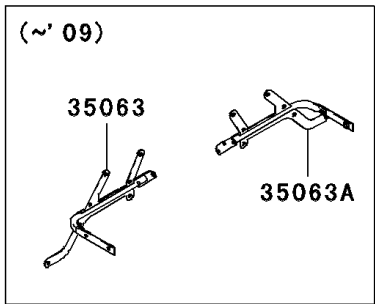

2009 Mule 610 4x4 Hardwoods Green HD PARTS DIAGRAM

Frame Fittings(Rear)

F2131

2009 Mule 610 4x4 Hardwoods Green HD PARTS LIST

Frame Fittings(Rear)

ITEM NAME	PART NUMBER	QUANTITY
BOLT-FLANGED,6X12 (Ref # 130)	130BB0612	2
BOLT-FLANGED,6X14 (Ref # 130A)	130BB0614	4
BRACKET (Ref # 11053)	11053-0857	1
COVER,REAR SIDE,RH,F.BLACK (Ref # 14091)	14091-0224-6Z	1
COVER,UNDER SEAT,CNT,F.BLACK (Ref # 14091A)	14091-0341-6Z	1
COVER,REAR SIDE,LH,F.BLACK (Ref # 14091B)	14091-0395-6Z	1
COVER (Ref # 14091C)	14091-0464	1
FLAP,RR,FR (Ref # 35019)	35019-0029	1
FLAP,RR,FR (Ref # 35019A)	35019-0071	1
STAY,LH (Ref # 35063)	35063-0186	1
STAY,RH (Ref # 35063A)	35063-0187	1
GUARD,COOLING FAN (Ref # 55020)	55020-0404	1
SCREW,TAPPING,6X16 (Ref # 92009)	92009-1166	8
SCREW,6X16 (Ref # 92009A)	92009-1621	4
RIVET (Ref # 92039)	92039-1229	22
BAND,L=202 (Ref # 92072)	92072-1195	1
BAND,L=368.3 (Ref # 92072A)	92072-3872	1
DAMPER (Ref # 92075)	92075-1882	6
COLLAR (Ref # 92143)	92143-1087	10
DAMPER (Ref # 92161)	92161-0256	1
WASHER,7.04X12.5X0.6 (Ref # 92200)	92200-0234	2