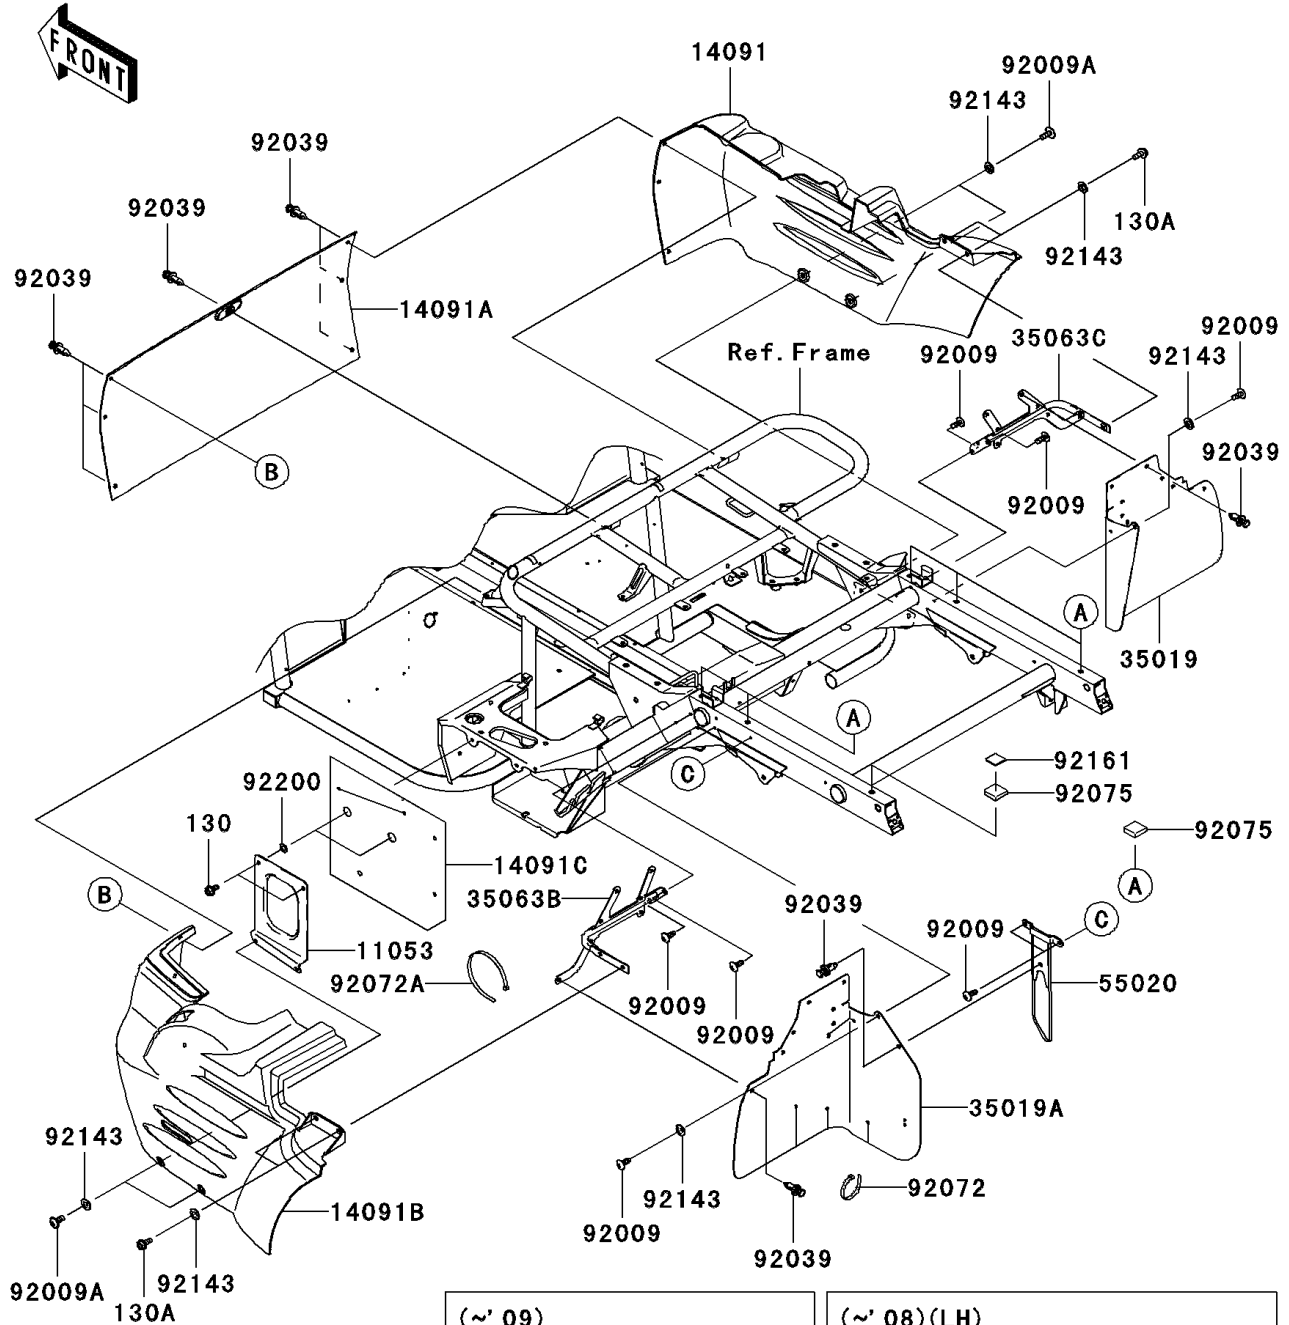

2009 Mule 610 4x4 Hardwoods Green HD PARTS DIAGRAM

Frame Fittings(Rear)

F2131

2009 Mule 610 4x4 Hardwoods Green HD PARTS LIST

Frame Fittings(Rear)

ITEM NAME	PART NUMBER	QUANTITY
BOLT-FLANGED,6X12 (Ref # 130)	130BB0612	2
BOLT-FLANGED,6X14 (Ref # 130A)	130BB0614	4
BRACKET (Ref # 11053)	11053-0857	1
COVER,REAR SIDE,RH,F.BLACK (Ref # 14091)	14091-0224-6Z	1
COVER,UNDER SEAT,CNT,F.BLACK (Ref # 14091A)	14091-0341-6Z	1
COVER,REAR SIDE,LH,F.BLACK (Ref # 14091B)	14091-0395-6Z	1
COVER (Ref # 14091C)	14091-0464	1
FLAP,RR,FR (Ref # 35019)	35019-0029	1
FLAP,RR,FR (Ref # 35019A)	35019-0071	1
STAY,LH (Ref # 35063)	35063-0186	1
STAY,RH (Ref # 35063A)	35063-0187	1
GUARD,COOLING FAN (Ref # 55020)	55020-0404	1
SCREW,TAPPING,6X16 (Ref # 92009)	92009-1166	8
SCREW,6X16 (Ref # 92009A)	92009-1621	4
RIVET (Ref # 92039)	92039-1229	22
BAND,L=202 (Ref # 92072)	92072-1195	1
BAND,L=368.3 (Ref # 92072A)	92072-3872	1
DAMPER (Ref # 92075)	92075-1882	6
COLLAR (Ref # 92143)	92143-1087	10
DAMPER (Ref # 92161)	92161-0256	1
WASHER,7.04X12.5X0.6 (Ref # 92200)	92200-0234	2