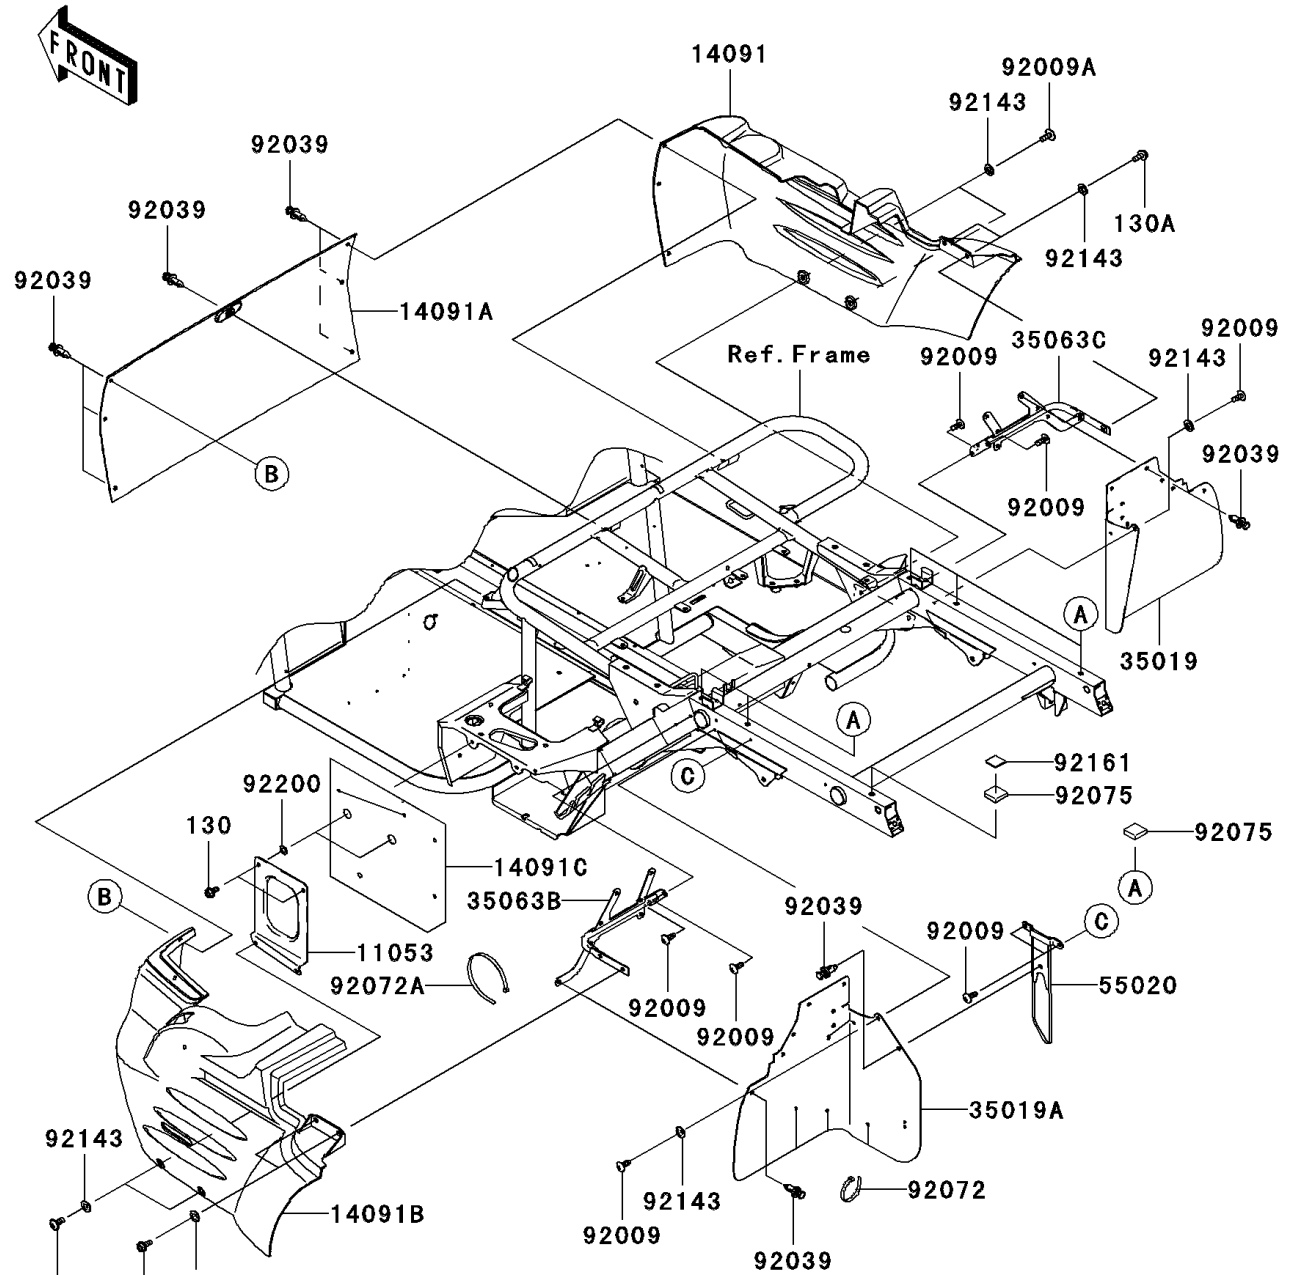

2010 Mule 610 4x4 Realtree APG HD PARTS DIAGRAM

Frame Fittings(Rear)

F2131

2010 Mule 610 4x4 Realtree APG HD PARTS LIST

Frame Fittings(Rear)

ITEM NAME	PART NUMBER	QUANTITY
BOLT-FLANGED,6X12 (Ref # 130)	130BB0612	2
BOLT-FLANGED,6X14 (Ref # 130A)	130BB0614	4
BRACKET (Ref # 11053)	11053-0857	1
COVER,REAR SIDE,RH,F.BLACK (Ref # 14091)	14091-0224-6Z	1
COVER,UNDER SEAT,CNT,F.BLACK (Ref # 14091A)	14091-0341-6Z	1
COVER,REAR SIDE,LH,F.BLACK (Ref # 14091B)	14091-0395-6Z	1
COVER (Ref # 14091C)	14091-0464	1
FLAP,RR,FR (Ref # 35019)	35019-0029	1
FLAP,RR,FR (Ref # 35019A)	35019-0071	1
STAY,LH (Ref # 35063B)	35063-7511	1
STAY,RH (Ref # 35063C)	35063-7512	1
GUARD,COOLING FAN (Ref # 55020)	55020-0404	1
SCREW,TAPPING,6X16 (Ref # 92009)	92009-1166	8
SCREW,6X16 (Ref # 92009A)	92009-1621	4
RIVET (Ref # 92039)	92039-1229	22
BAND,L=202 (Ref # 92072)	92072-1195	1
BAND,L=368.3 (Ref # 92072A)	92072-3872	1
DAMPER (Ref # 92075)	92075-1882	6
COLLAR (Ref # 92143)	92143-1087	10
DAMPER (Ref # 92161)	92161-0256	1
WASHER,7.04X12.5X0.6 (Ref # 92200)	92200-0234	2