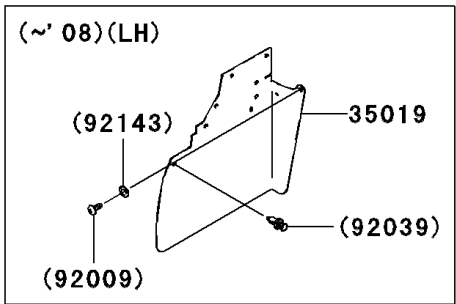

2010 Mule 610 4x4 Realtree APG HD PARTS DIAGRAM

Frame Fittings(Rear)

F2131

2010 Mule 610 4x4 Realtree APG HD PARTS LIST

Frame Fittings(Rear)

ITEM NAME	PART NUMBER	QUANTITY
BOLT-FLANGED,6X12 (Ref # 130)	130BB0612	2
BOLT-FLANGED,6X14 (Ref # 130A)	130BB0614	4
BRACKET (Ref # 11053)	11053-0857	1
COVER,REAR SIDE,RH,F.BLACK (Ref # 14091)	14091-0224-6Z	1
COVER,UNDER SEAT,CNT,F.BLACK (Ref # 14091A)	14091-0341-6Z	1
COVER,REAR SIDE,LH,F.BLACK (Ref # 14091B)	14091-0395-6Z	1
COVER (Ref # 14091C)	14091-0464	1
FLAP,RR,FR (Ref # 35019)	35019-0029	1
FLAP,RR,FR (Ref # 35019A)	35019-0071	1
STAY,LH (Ref # 35063B)	35063-7511	1
STAY,RH (Ref # 35063C)	35063-7512	1
GUARD,COOLING FAN (Ref # 55020)	55020-0404	1
SCREW,TAPPING,6X16 (Ref # 92009)	92009-1166	8
SCREW,6X16 (Ref # 92009A)	92009-1621	4
RIVET (Ref # 92039)	92039-1229	22
BAND,L=202 (Ref # 92072)	92072-1195	1
BAND,L=368.3 (Ref # 92072A)	92072-3872	1
DAMPER (Ref # 92075)	92075-1882	6
COLLAR (Ref # 92143)	92143-1087	10
DAMPER (Ref # 92161)	92161-0256	1
WASHER,7.04X12.5X0.6 (Ref # 92200)	92200-0234	2