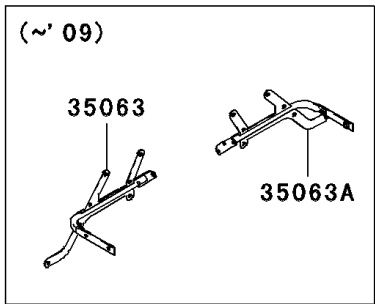

2010 Mule 610 4x4 Realtree APG HD PARTS DIAGRAM

Frame Fittings(Rear)

F2131

2010 Mule 610 4x4 Realtree APG HD PARTS LIST

Frame Fittings(Rear)

ITEM NAME	PART NUMBER	QUANTITY
BOLT-FLANGED,6X12 (Ref # 130)	130BB0612	2
BOLT-FLANGED,6X14 (Ref # 130A)	130BB0614	4
BRACKET (Ref # 11053)	11053-0857	1
COVER,REAR SIDE,RH,F.BLACK (Ref # 14091)	14091-0224-6Z	1
COVER,UNDER SEAT,CNT,F.BLACK (Ref # 14091A)	14091-0341-6Z	1
COVER,REAR SIDE,LH,F.BLACK (Ref # 14091B)	14091-0395-6Z	1
COVER (Ref # 14091C)	14091-0464	1
FLAP,RR,FR (Ref # 35019)	35019-0029	1
FLAP,RR,FR (Ref # 35019A)	35019-0071	1
STAY,LH (Ref # 35063B)	35063-7511	1
STAY,RH (Ref # 35063C)	35063-7512	1
GUARD,COOLING FAN (Ref # 55020)	55020-0404	1
SCREW,TAPPING,6X16 (Ref # 92009)	92009-1166	8
SCREW,6X16 (Ref # 92009A)	92009-1621	4
RIVET (Ref # 92039)	92039-1229	22
BAND,L=202 (Ref # 92072)	92072-1195	1
BAND,L=368.3 (Ref # 92072A)	92072-3872	1
DAMPER (Ref # 92075)	92075-1882	6
COLLAR (Ref # 92143)	92143-1087	10
DAMPER (Ref # 92161)	92161-0256	1
WASHER,7.04X12.5X0.6 (Ref # 92200)	92200-0234	2