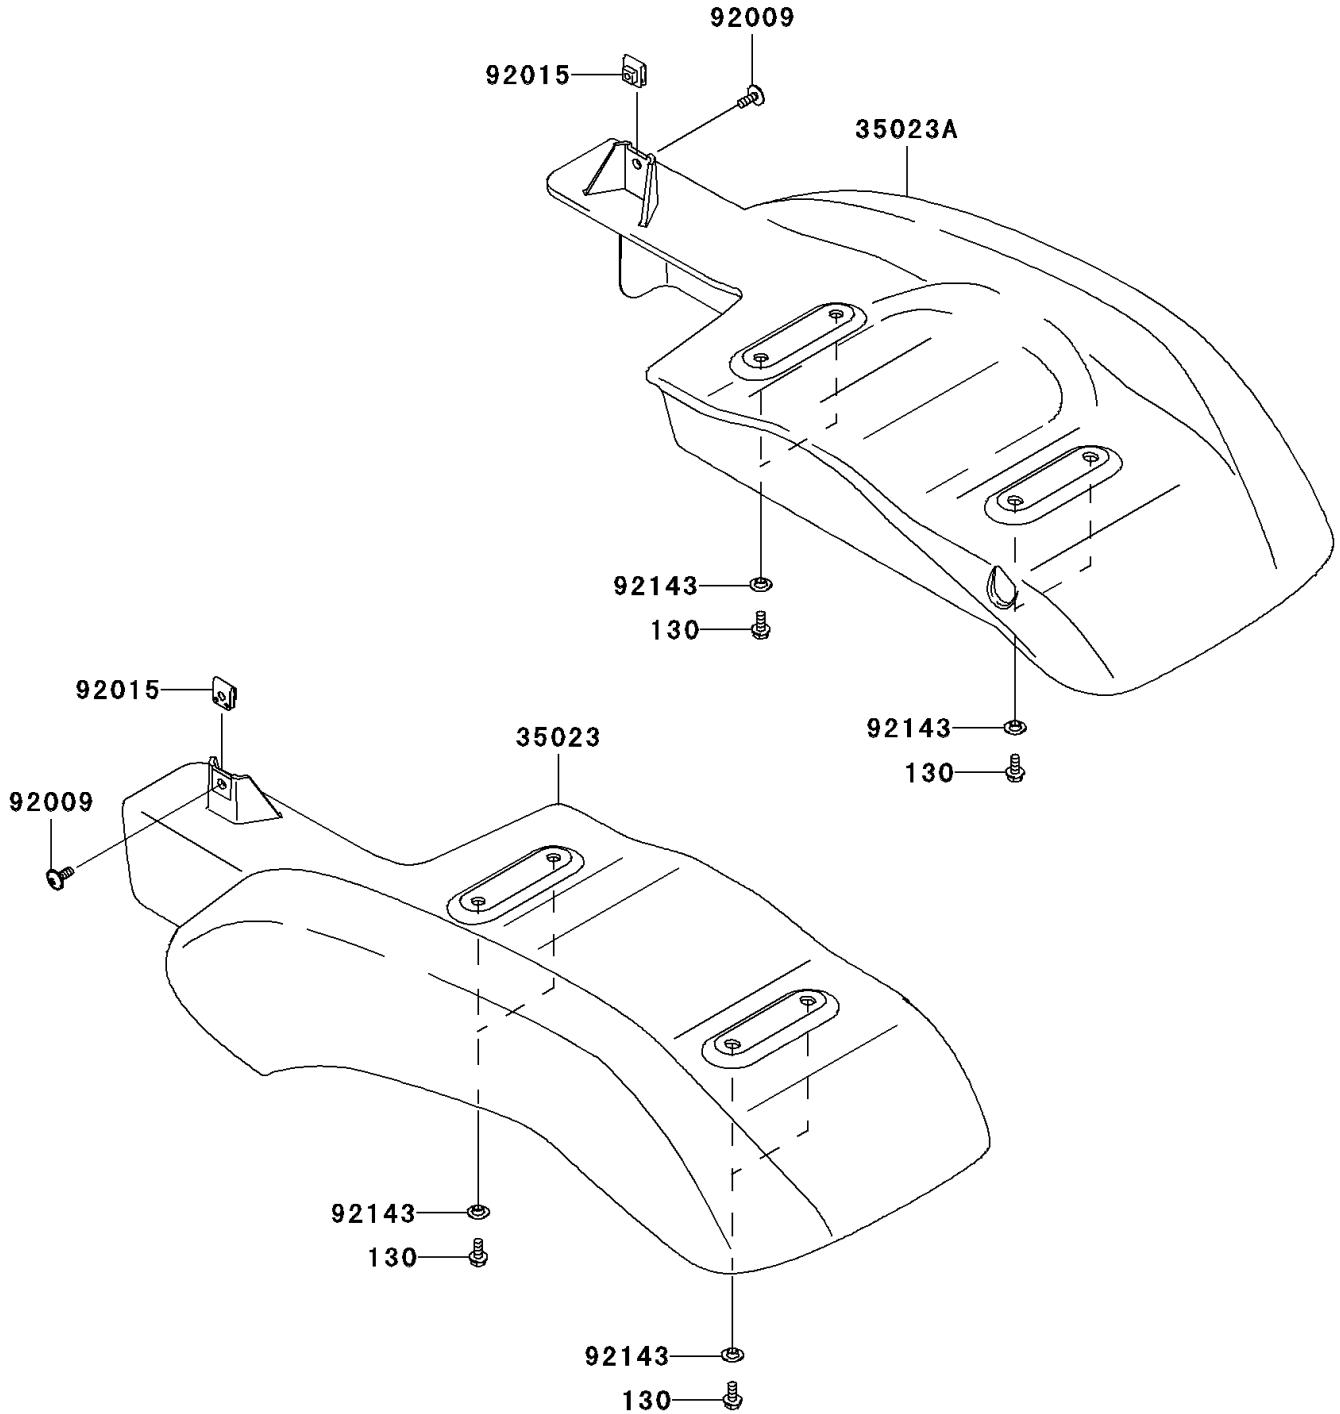

2008 Mule 610 4x4 Hardwoods Green HD PARTS DIAGRAM

Rear Fender(s)

F2172

2008 Mule 610 4x4 Hardwoods Green HD PARTS LIST

Rear Fender(s)

ITEM NAME	PART NUMBER	QUANTITY
BOLT-FLANGED,6X14 (Ref # 130)	130BB0614	8
FENDER-REAR,LH,F.BLACK (Ref # 35023)	35023-0045-6Z	1
FENDER-REAR,RH,F.BLACK (Ref # 35023A)	35023-0046-6Z	1
SCREW,6X16 (Ref # 92009)	92009-1621	2
NUT,CLAMP,6MM (Ref # 92015)	92015-1678	2
COLLAR (Ref # 92143)	92143-1087	8