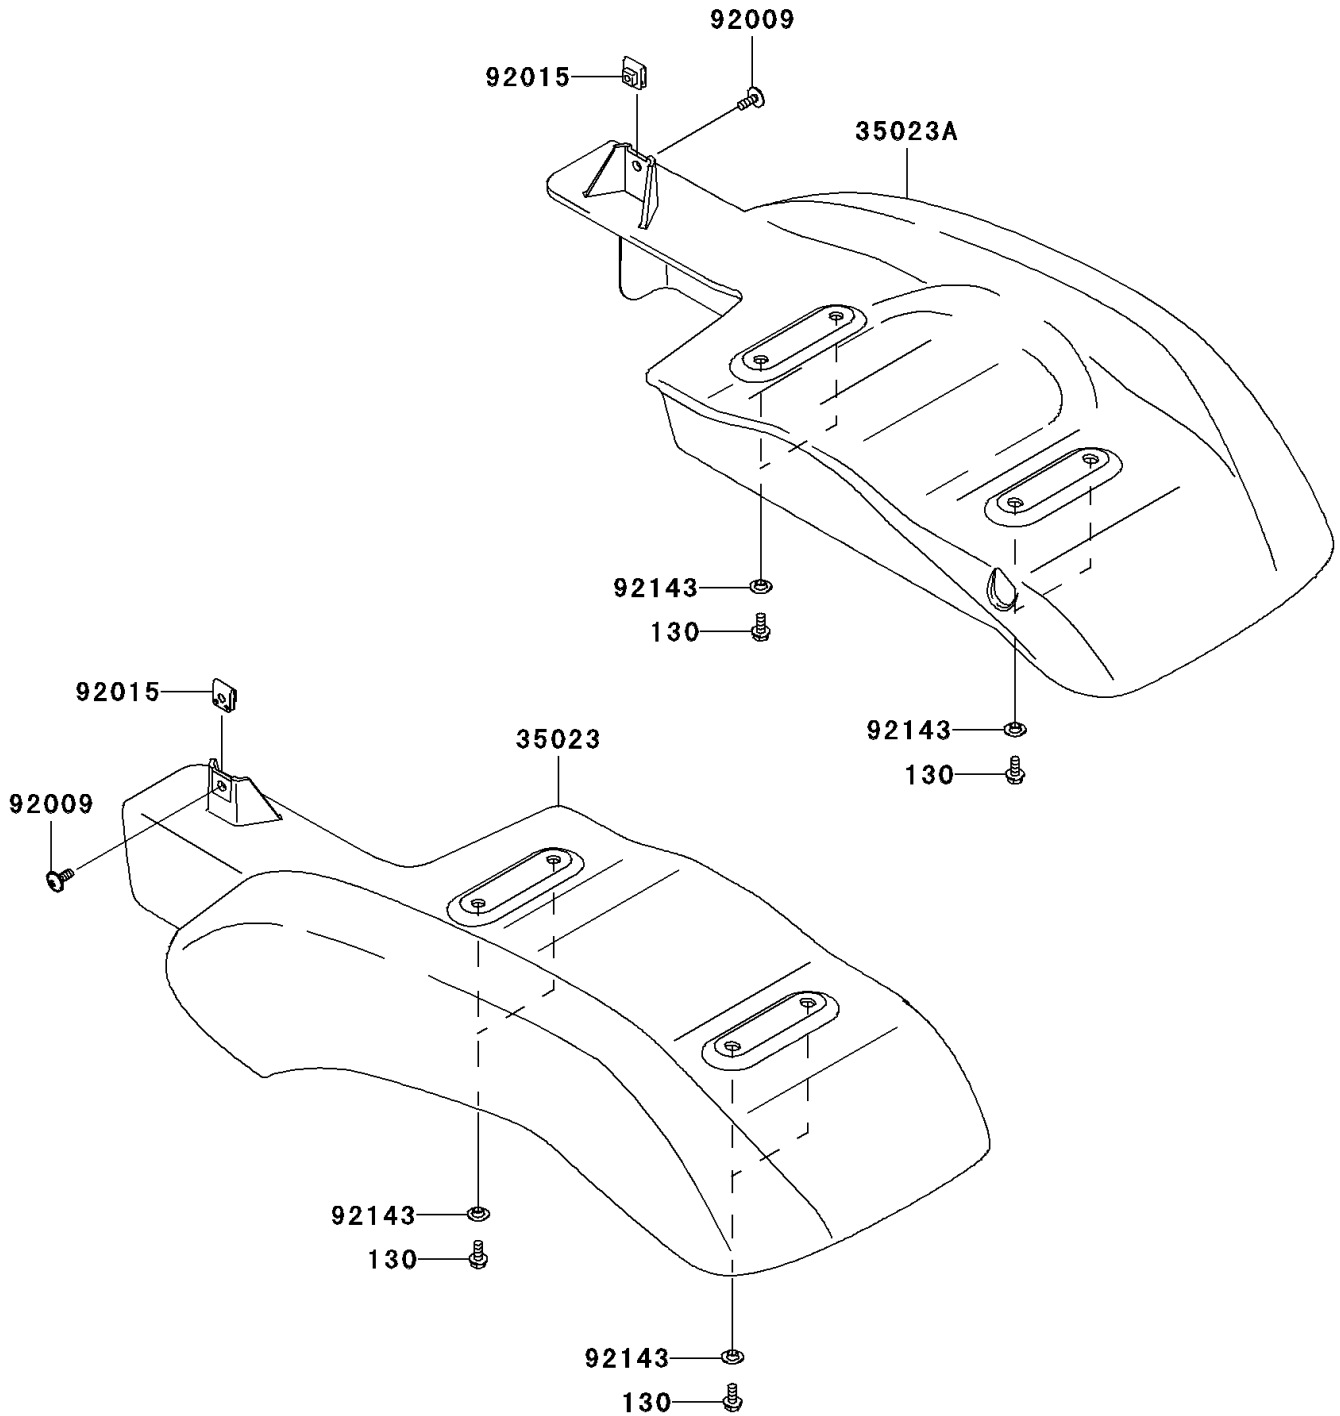

2010 Mule 610 4x4 Realtree APG HD PARTS DIAGRAM

Rear Fender(s)

F2172

2010 Mule 610 4x4 Realtree APG HD PARTS LIST

Rear Fender(s)

ITEM NAME	PART NUMBER	QUANTITY
BOLT-FLANGED,6X14 (Ref # 130)	130BB0614	8
FENDER-REAR,LH,F.BLACK (Ref # 35023)	35023-0045-6Z	1
FENDER-REAR,RH,F.BLACK (Ref # 35023A)	35023-0046-6Z	1
SCREW,6X16 (Ref # 92009)	92009-1621	2
NUT,CLAMP,6MM (Ref # 92015)	92015-1678	2
COLLAR (Ref # 92143)	92143-1087	8