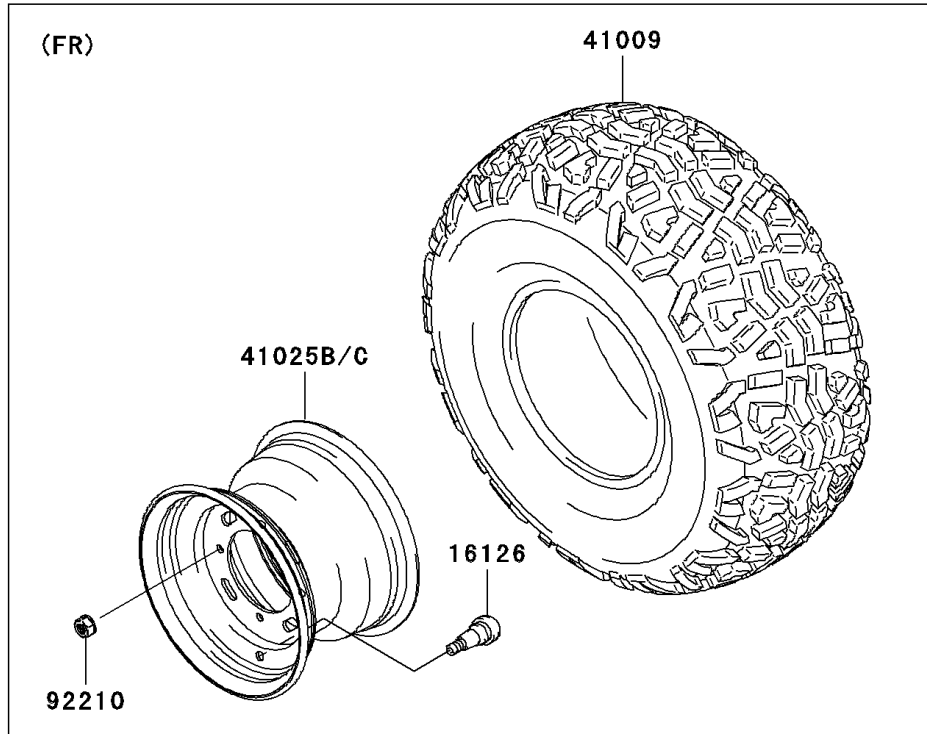

2008 Mule 610 4x4 Hardwoods Green HD PARTS DIAGRAM

Wheels/Tires

F2210

2008 Mule 610 4x4 Hardwoods Green HD PARTS LIST

Wheels/Tires

ITEM NAME	PART NUMBER	QUANTITY
VALVE (Ref # 16126)	16126-4001	4
TIRE,FR,24X9.00-10 4PR,KT869M (Ref # 41009)	41009-0044	2
TIRE,RR,24X11.00-10 4PR,KT869 (Ref # 41009A)	41009-0046	2
RIM,RR,10X8.5,M.GRAYSTONE (Ref # 41025)	41025-0039-379	2
RIM,FR,10X7.0 AT,M.GRAYSTONE (Ref # 41025B)	41025-0040-379	2
NUT,LOCK,10MM (Ref # 92210)	92210-1204	16