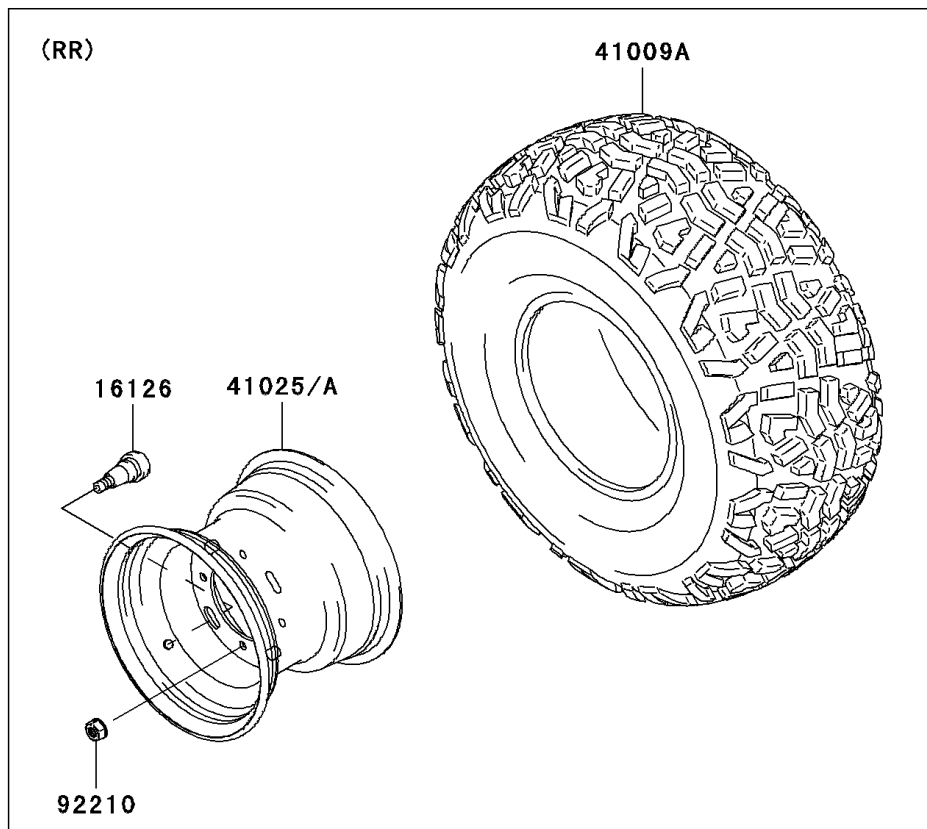

2008 Mule 610 4x4 Hardwoods Green HD PARTS DIAGRAM

Wheels/Tires

F2210

2008 Mule 610 4x4 Hardwoods Green HD PARTS LIST

Wheels/Tires

ITEM NAME	PART NUMBER	QUANTITY
VALVE (Ref # 16126)	16126-4001	4
TIRE,FR,24X9.00-10 4PR,KT869M (Ref # 41009)	41009-0044	2
TIRE,RR,24X11.00-10 4PR,KT869 (Ref # 41009A)	41009-0046	2
RIM,RR,10X8.5,M.GRAYSTONE (Ref # 41025)	41025-0039-379	2
RIM,FR,10X7.0 AT,M.GRAYSTONE (Ref # 41025B)	41025-0040-379	2
NUT,LOCK,10MM (Ref # 92210)	92210-1204	16