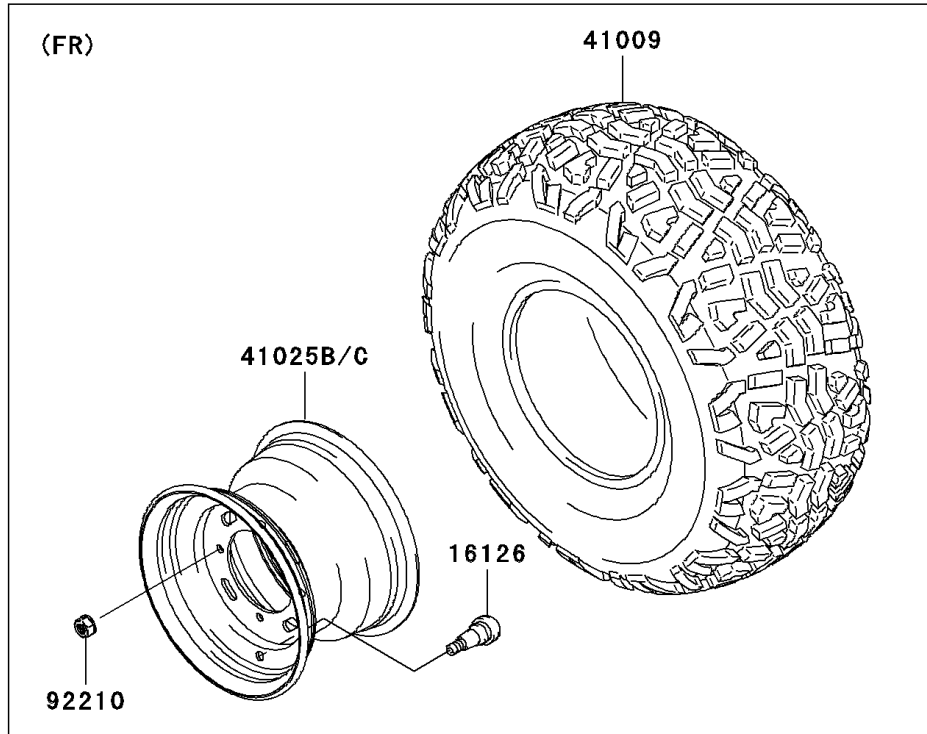

2010 Mule 610 4x4 Realtree APG HD PARTS DIAGRAM

Wheels/Tires

F2210

2010 Mule 610 4x4 Realtree APG HD PARTS LIST

Wheels/Tires

ITEM NAME	PART NUMBER	QUANTITY
VALVE (Ref # 16126)	16126-4001	4
TIRE,FR,24X9.00-10 4PR,KT869M (Ref # 41009)	41009-0044	2
TIRE,RR,24X11.00-10 4PR,KT869 (Ref # 41009A)	41009-0046	2
RIM,RR,10X8.5,F.S.BLACK (Ref # 41025A)	41025-0039-397	2
RIM,FR,10X7.0 AT,F.S.BLACK (Ref # 41025C)	41025-0040-397	2
NUT,LOCK,10MM (Ref # 92210)	92210-1204	16