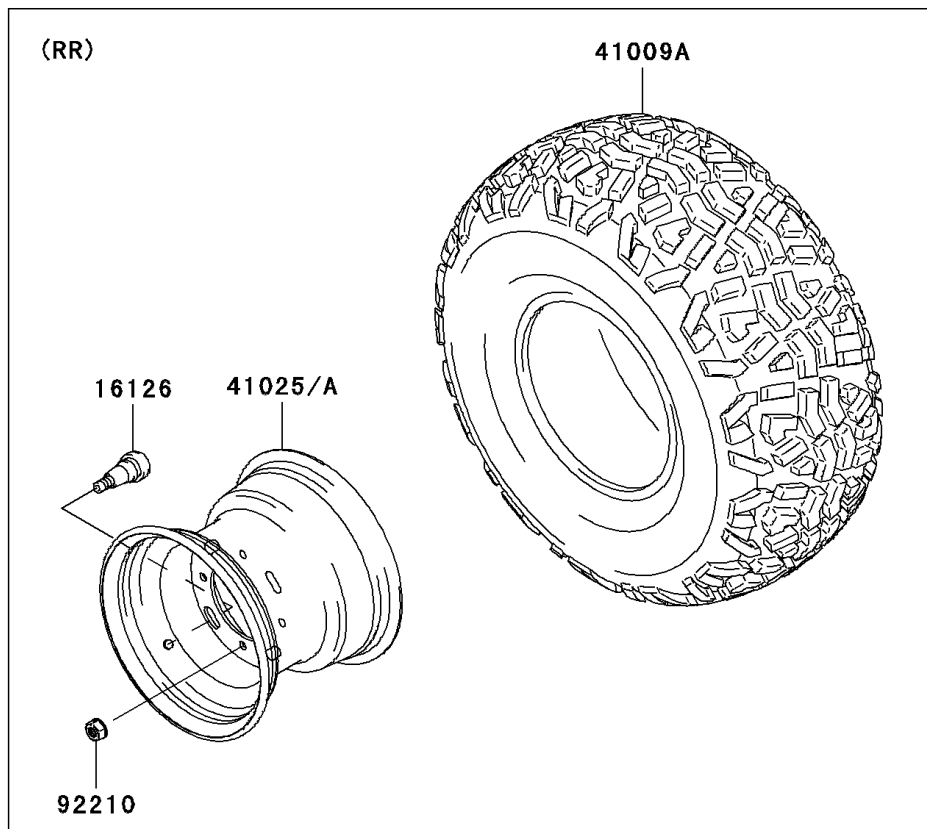

2010 Mule 610 4x4 Realtree APG HD PARTS DIAGRAM

Wheels/Tires

F2210

2010 Mule 610 4x4 Realtree APG HD PARTS LIST

Wheels/Tires

ITEM NAME	PART NUMBER	QUANTITY
VALVE (Ref # 16126)	16126-4001	4
TIRE,FR,24X9.00-10 4PR,KT869M (Ref # 41009)	41009-0044	2
TIRE,RR,24X11.00-10 4PR,KT869 (Ref # 41009A)	41009-0046	2
RIM,RR,10X8.5,F.S.BLACK (Ref # 41025A)	41025-0039-397	2
RIM,FR,10X7.0 AT,F.S.BLACK (Ref # 41025C)	41025-0040-397	2
NUT,LOCK,10MM (Ref # 92210)	92210-1204	16