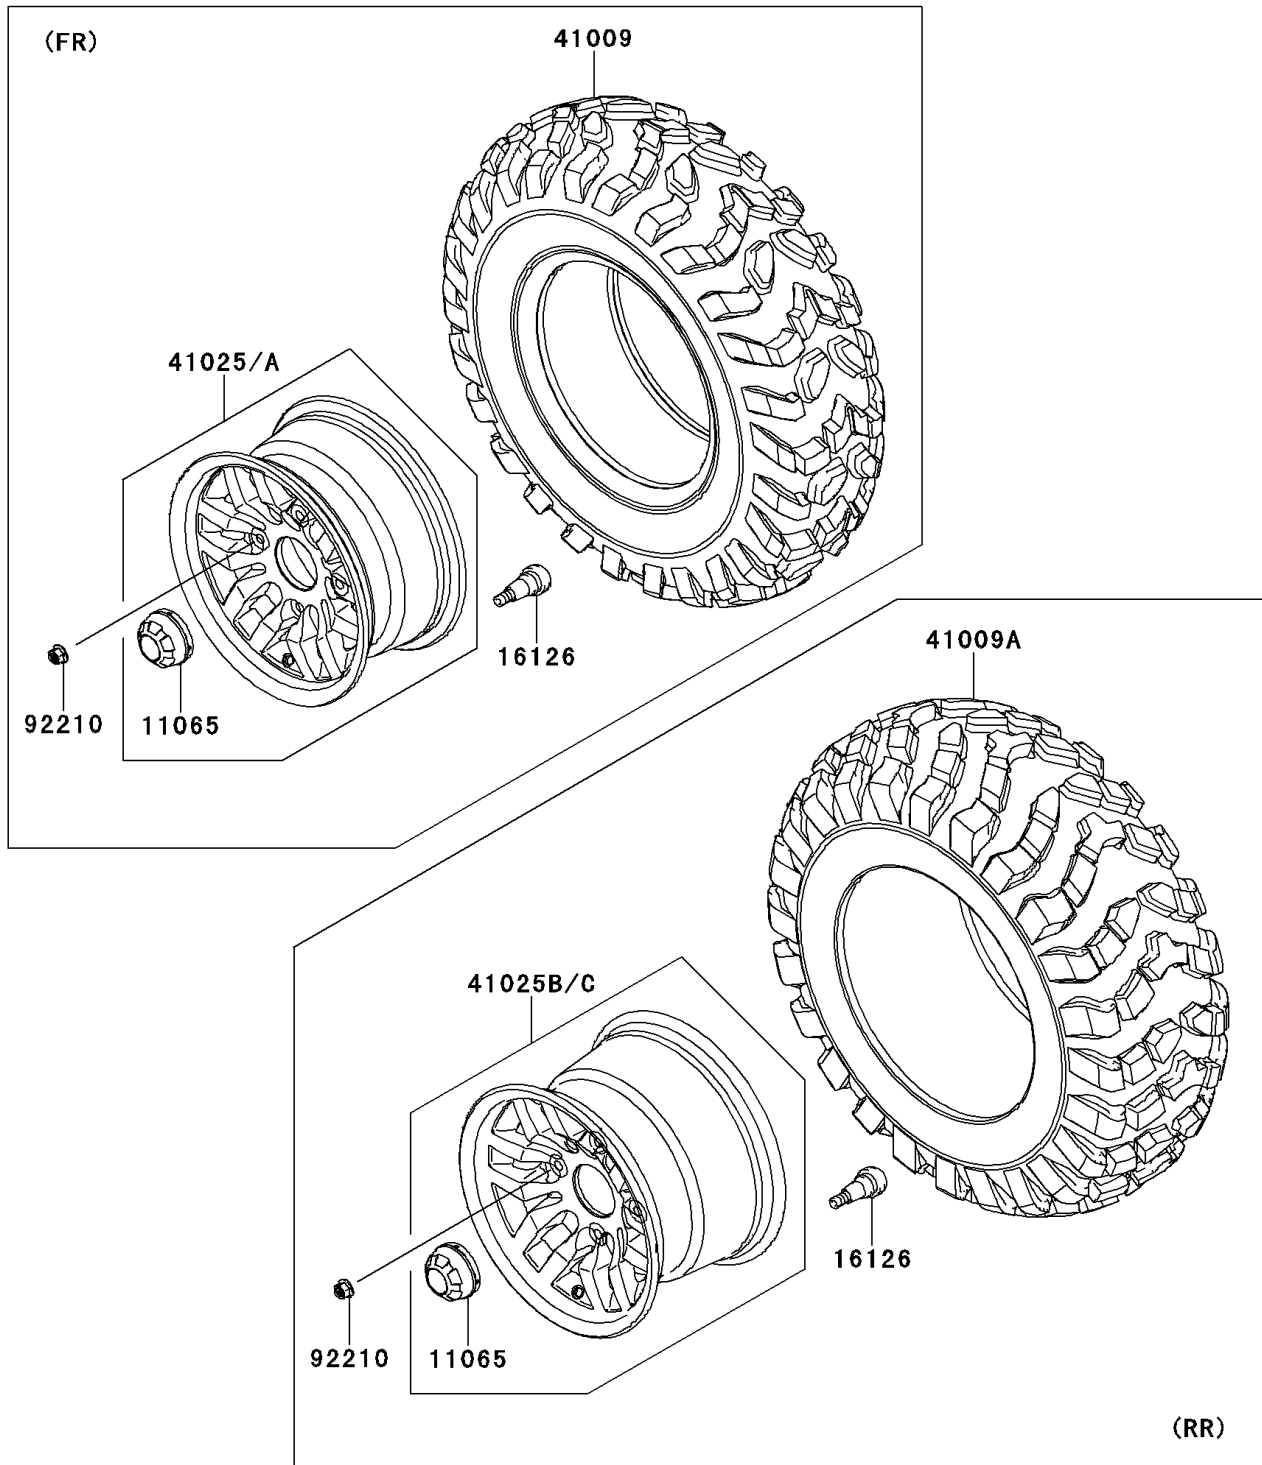

2011 TERYX® 750 FI 4x4 SPORT PARTS DIAGRAM

Wheels/Tires

F2210

2011 TERYX® 750 FI 4x4 SPORT PARTS LIST

Wheels/Tires

ITEM NAME	PART NUMBER	QUANTITY
CAP,WHEEL (Ref # 11065)	11065-0321	4
VALVE (Ref # 16126)	16126-4001	4
TIRE,FR,26X8.00-12,M989 (Ref # 41009)	41009-0143	2
TIRE,RR,26X10.00-12,M990 (Ref # 41009A)	41009-0144	2
RIM,FR,12X6.0AT,WHL BLK+CAP (Ref # 41025A)	41025-0138-31G	2
RIM,RR,12X8.0AT,WHL BLK+CAP (Ref # 41025C)	41025-0139-31G	2
NUT,12MM (Ref # 92210)	92210-0603	16