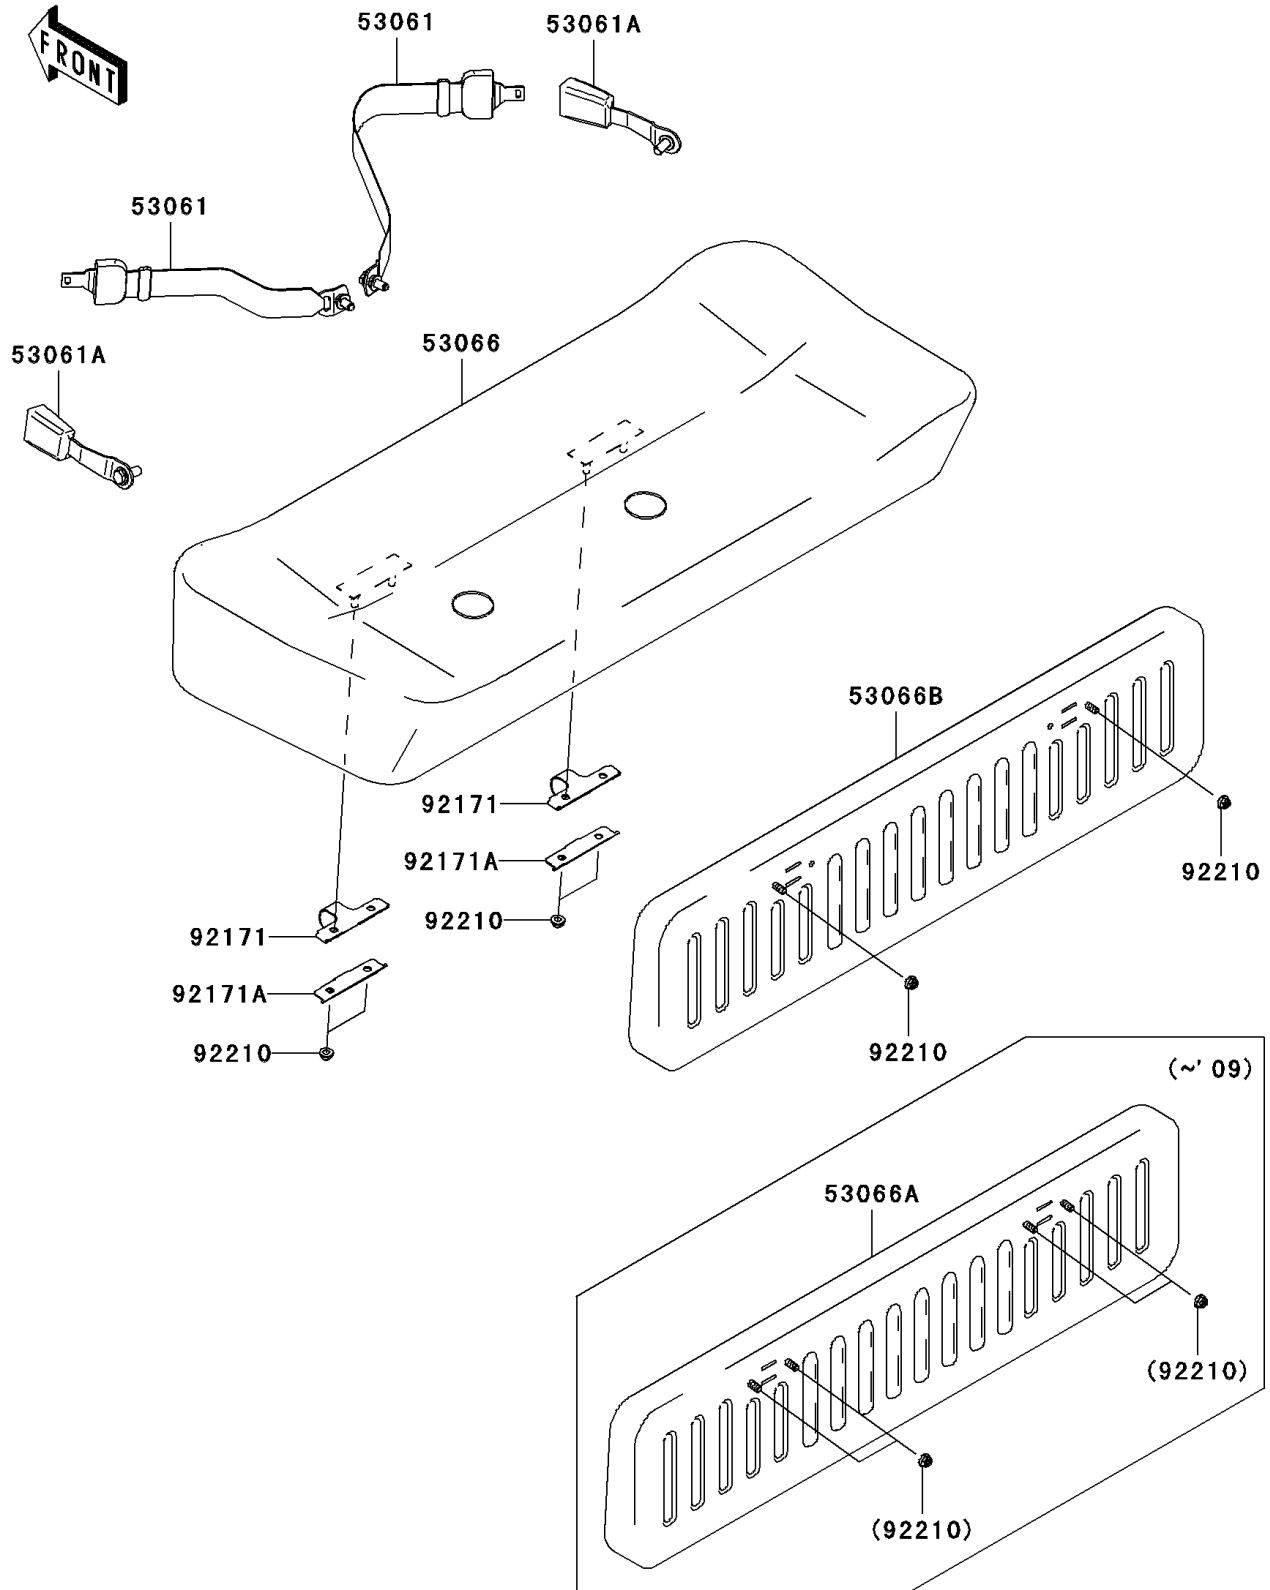

# 2008 Mule 610 4x4 Hardwoods Green HD PARTS DIAGRAM

Seat

F2510

## 2008 Mule 610 4x4 Hardwoods Green HD PARTS LIST

### Seat

ITEM NAME	PART NUMBER	QUANTITY
BELT-SEAT,CATCH PLATE (Ref # 53061)	53061-1013	2
BELT-SEAT,BUCKLE (Ref # 53061A)	53061-1014	2
SEAT-ASSY,CUSHION,S.M.BROWN (Ref # 53066)	53066-0115-MB	1
SEAT-ASSY,BACK,S.M.BROWN (Ref # 53066A)	53066-0116-MB	1
CLAMP (Ref # 92171)	92171-0441	2
CLAMP (Ref # 92171A)	92171-0442	2
NUT,FLANGED,LOCK,8MM (Ref # 92210)	92210-0005	8